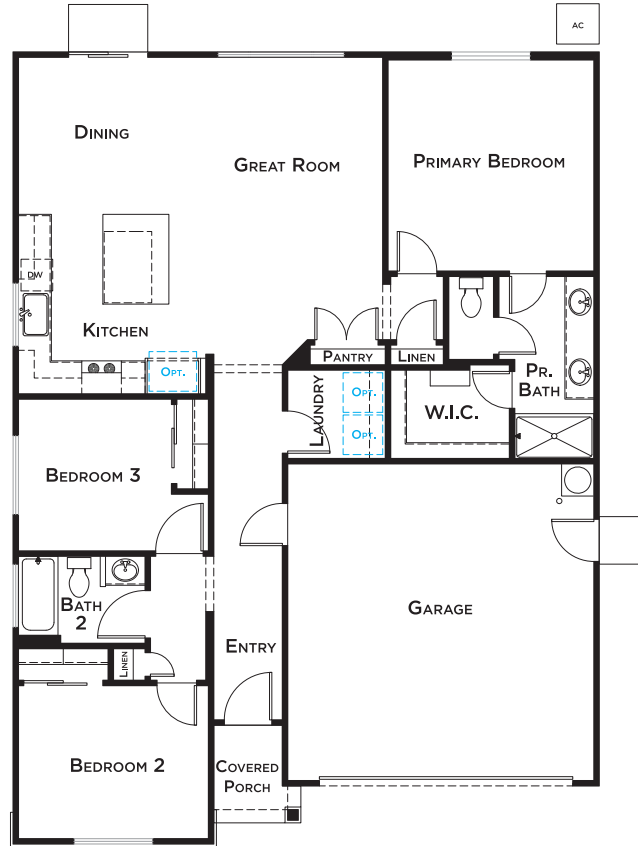

RESIDENCE 1

1,343
SQUARE FEET

3
BEDROOMS

2
BATHROOMS

OPEN KITCHEN

- Scan the code
- Choose your plans
- Get Notified when they're available or sell

ELEVATION A

ELEVATION B

ELEVATION C