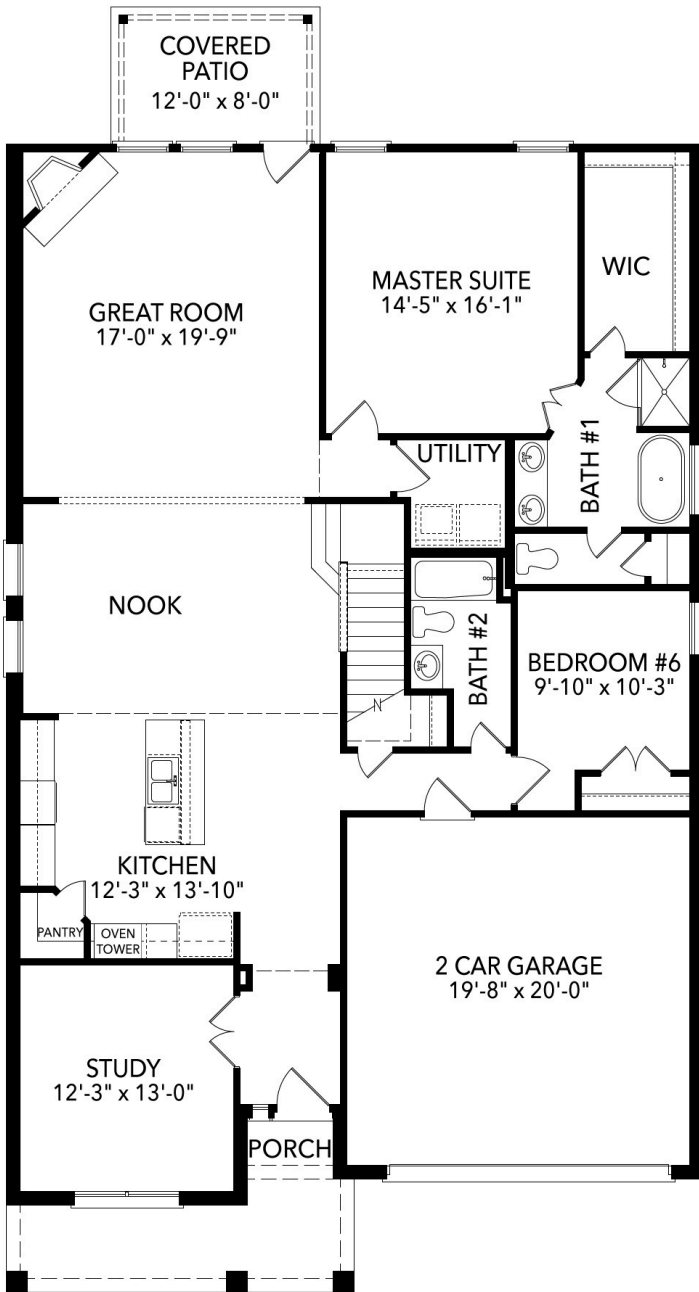

First Floor