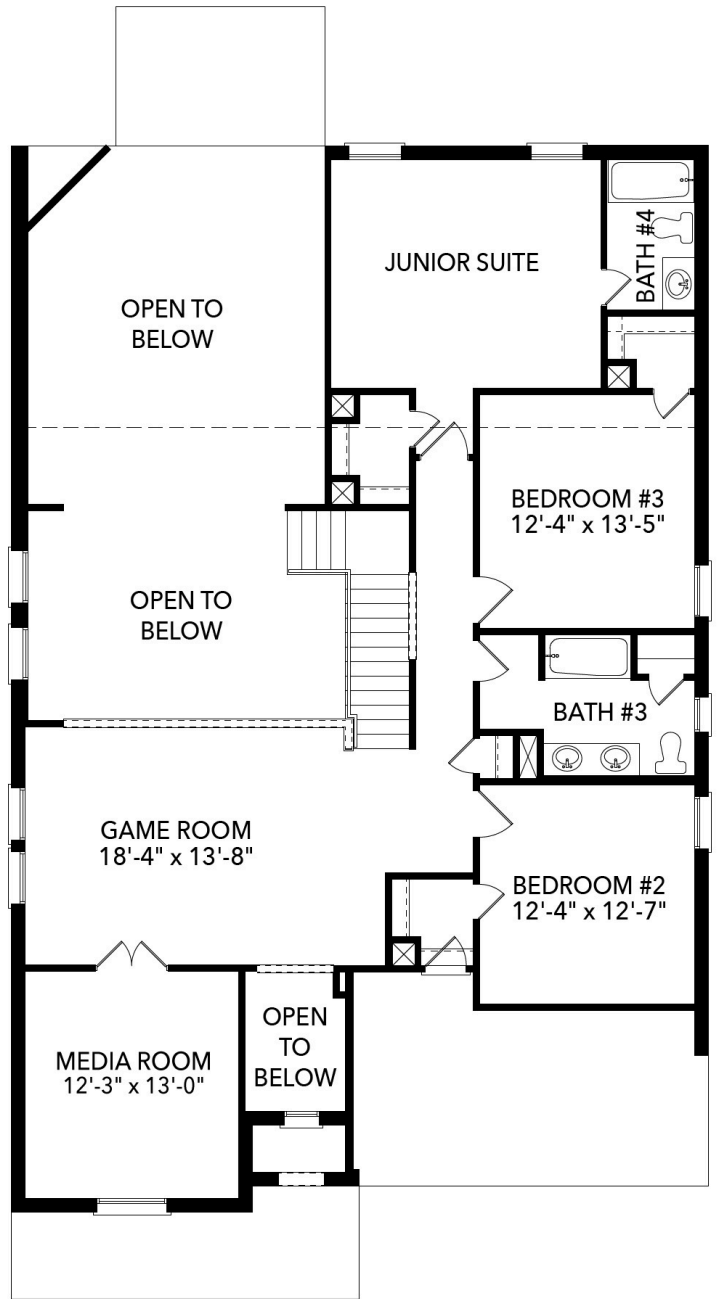

Second Floor