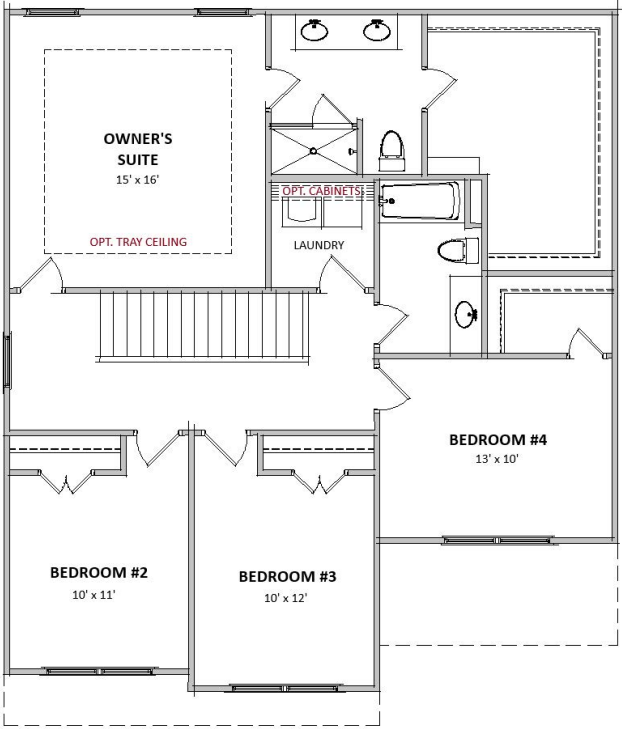

## Moultrie

2,177 sq ft

Four bedrooms

Two and a half bathrooms

A

First floor

Second floor

EQUAL HOUSING OPPORTUNITY

All plans, renderings and details are approximate and subject to change without notice. Illustration may not represent finished detail.

\*Options: All options are neighborhood specific, please refer to the Neighborhood Standard Features Sheet. Floorplans reflect elevation A and there may be minor differences in plans and square footage with other elevations.