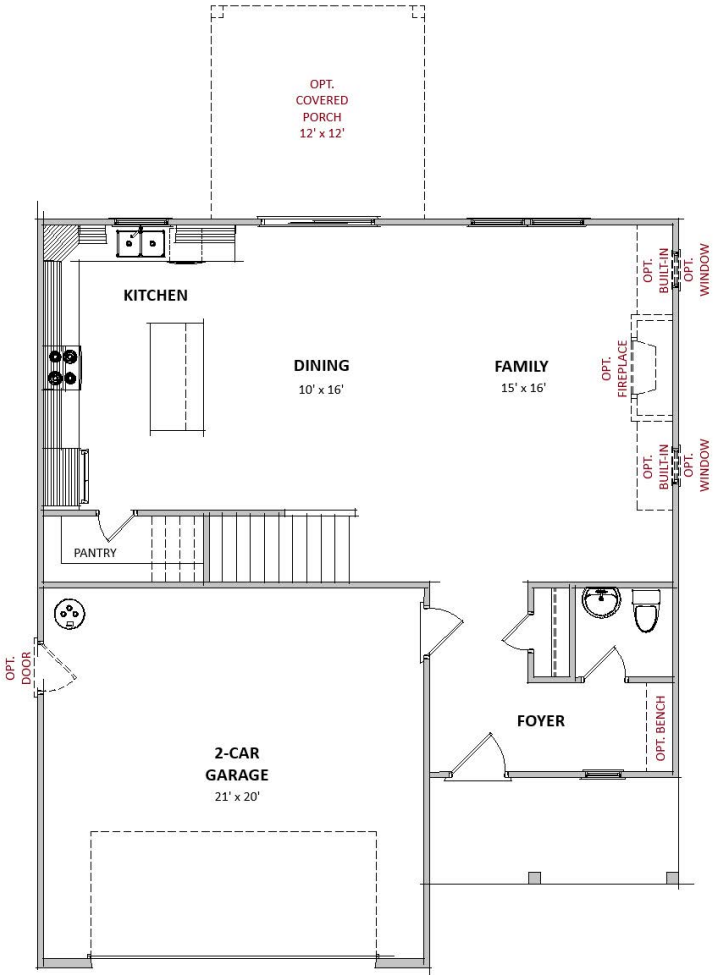

## Moultrie

2,177 sq ft

Four bedrooms

Two and a half bathrooms

A

First floor

Second floor

EQUAL HOUSING OPPORTUNITY

All plans, renderings and details are approximate and subject to change without notice. Illustration may not represent finished detail.

\*Options: All options are neighborhood specific, please refer to the Neighborhood Standard Features Sheet. Floorplans reflect elevation A and there may be minor differences in plans and square footage with other elevations.