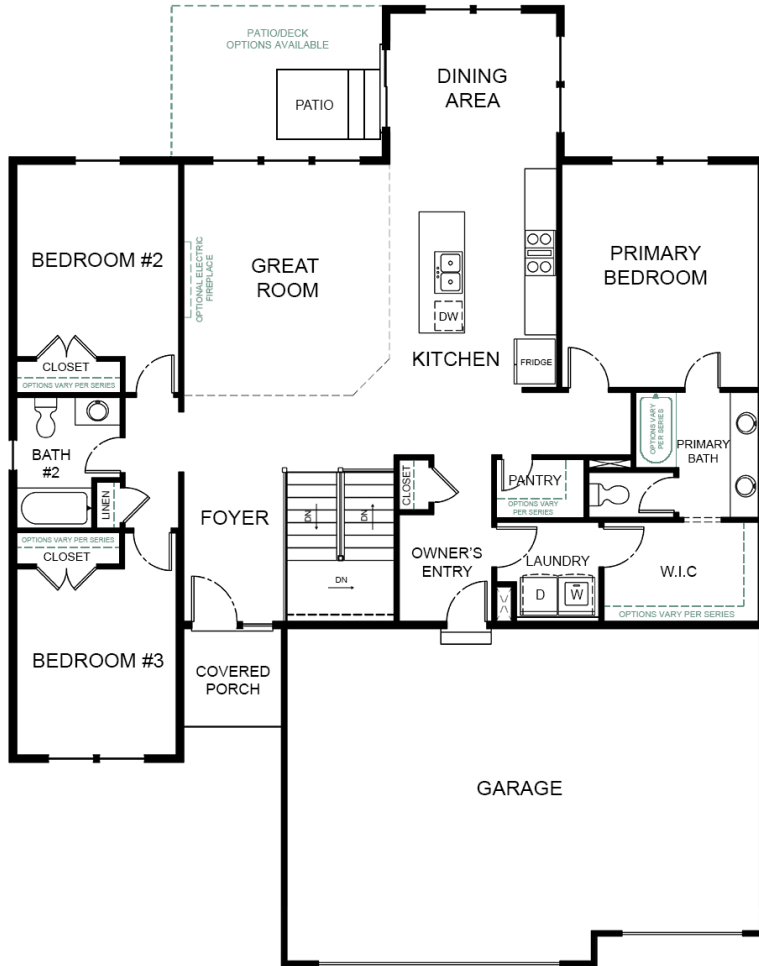

Modern Prairie

Farmhouse

Sheffield

Ranch

3 bedrooms

2 bathrooms

3 car garage

1,802 sq. ft. (approx.)

summit
A CLAYTON COMPANY

**energy
efficient**

Optional Lower Level Finish

Modern Prairie

Farmhouse

Sheffield

- Ranch
- 3 bedrooms
- 2 bathrooms
- 3 car garage
- 1,802 sq. ft. (approx.)