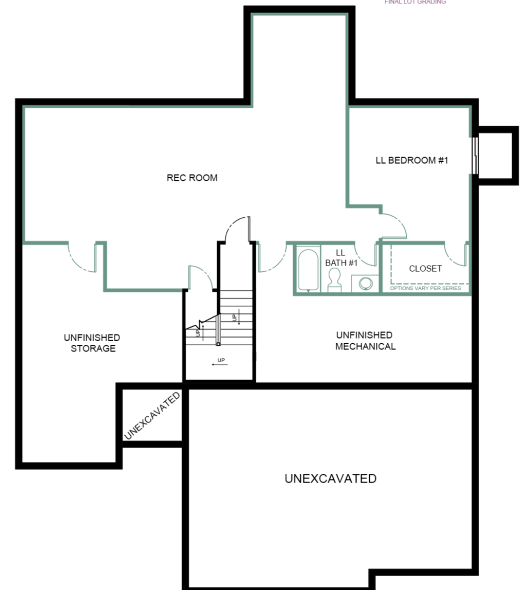

Modern Prairie

Farmhouse

Sheffield

Ranch

3 bedrooms

2 bathrooms

3 car garage

1,802 sq. ft. (approx.)

summit
A CLAYTON COMPANY

**energy
efficient**

Optional Lower Level Finish

Modern Prairie

Farmhouse

Sheffield

- Ranch
- 3 bedrooms
- 2 bathrooms
- 3 car garage
- 1,802 sq. ft. (approx.)