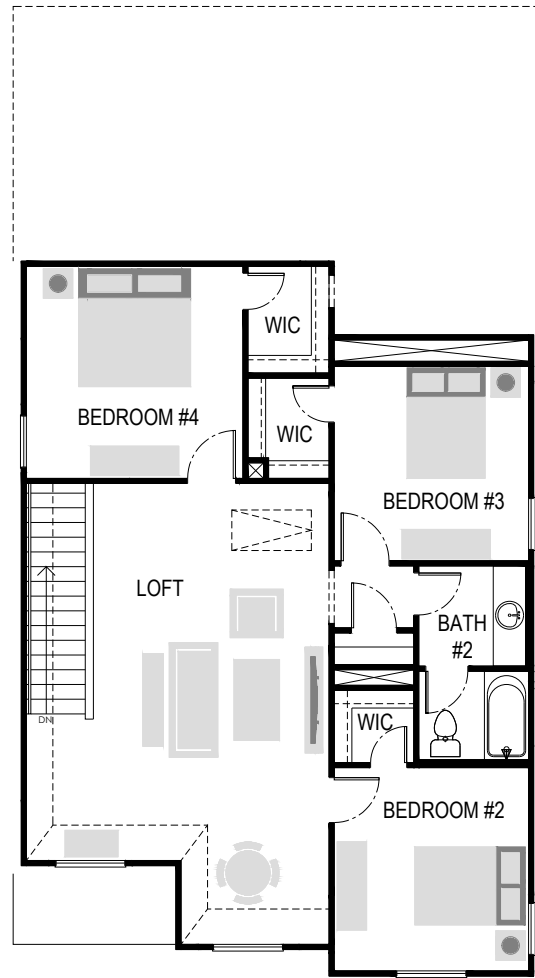

# MESQUITE | 4 BED | 2.5 BATH | 2,300 SQ FT

ELEVATION C

ELEVATION B

FIRST FLOOR

SECOND FLOOR

OPTIONAL  
COVERED PATIO