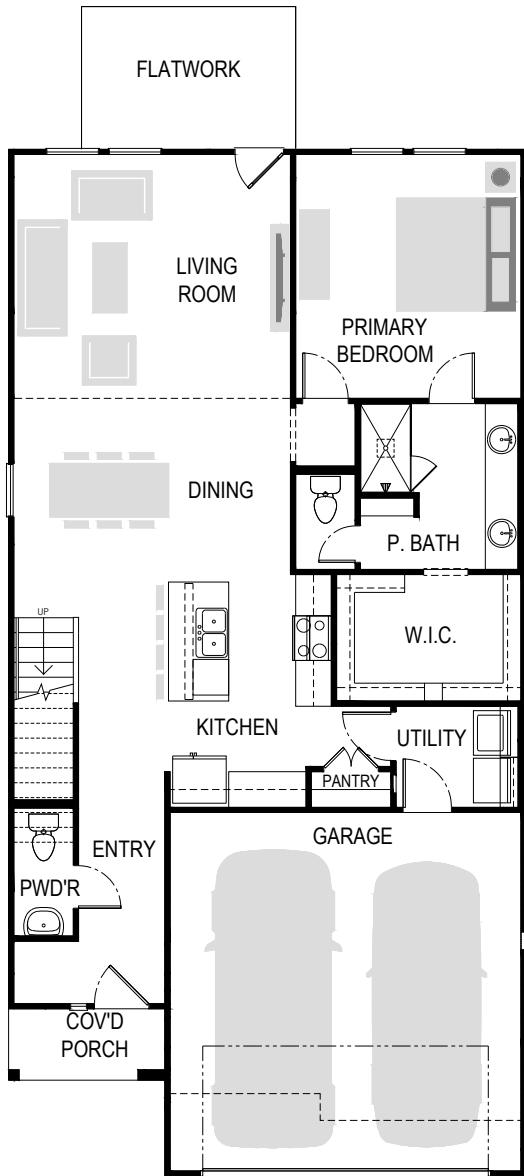

# MESQUITE | 4 BED | 2.5 BATH | 2,300 SQ FT

ELEVATION C

ELEVATION B

FIRST FLOOR

SECOND FLOOR

OPTIONAL  
COVERED PATIO