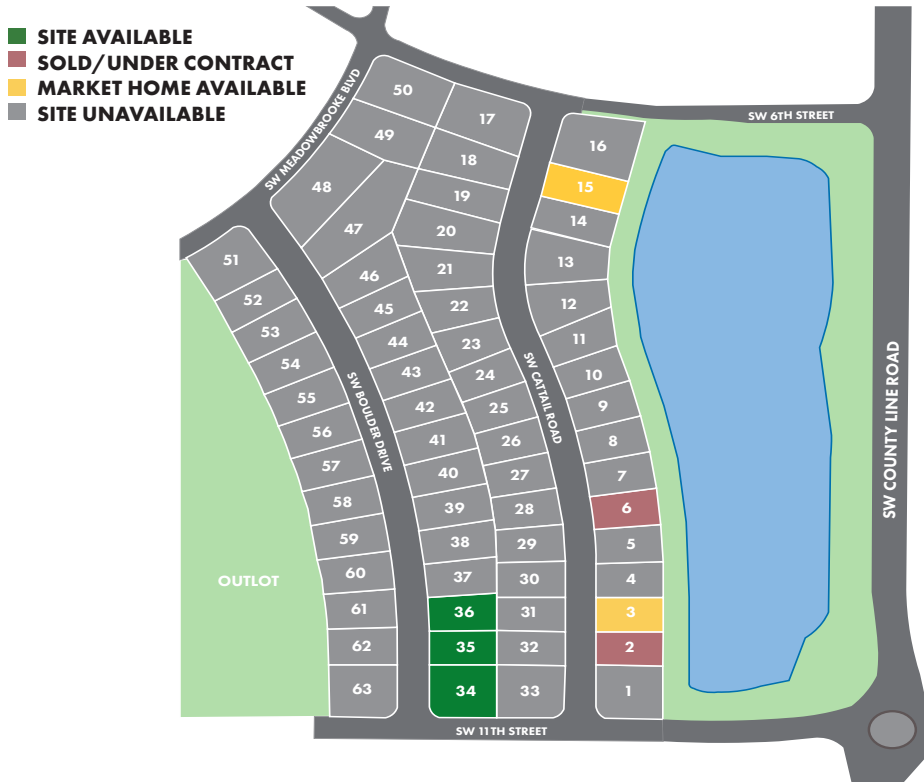

HOPE MEADOWS PLAT 2

Grimes, Iowa

AVAILABLE HOMES

AVAILABLE NOW
647 SW CATTAIL ROAD
\$599,900 - LOT 15

COMING SOON
1055 SW CATTAIL ROAD
\$613,400 - LOT 3

FOR MORE INFORMATION - P: 515-216-1015 | E: INFO@DESTINYHOMESUSA.COM

BUYDESTINYHOMES.COM

HOPE MEADOWS PLAT 2

Grimes, Iowa

AVAILABLE HOMESITES

Lot #	Address	Lot Size (sq ft)	Lot Pricing	Lot Style
34	1089 SW Boulder Drive	13303	Call for Pricing	Standard
35	1059 SW Boulder Drive	8814	Call for Pricing	Standard
36	1031 SW Boulder Drive	9189	Call for Pricing	Standard