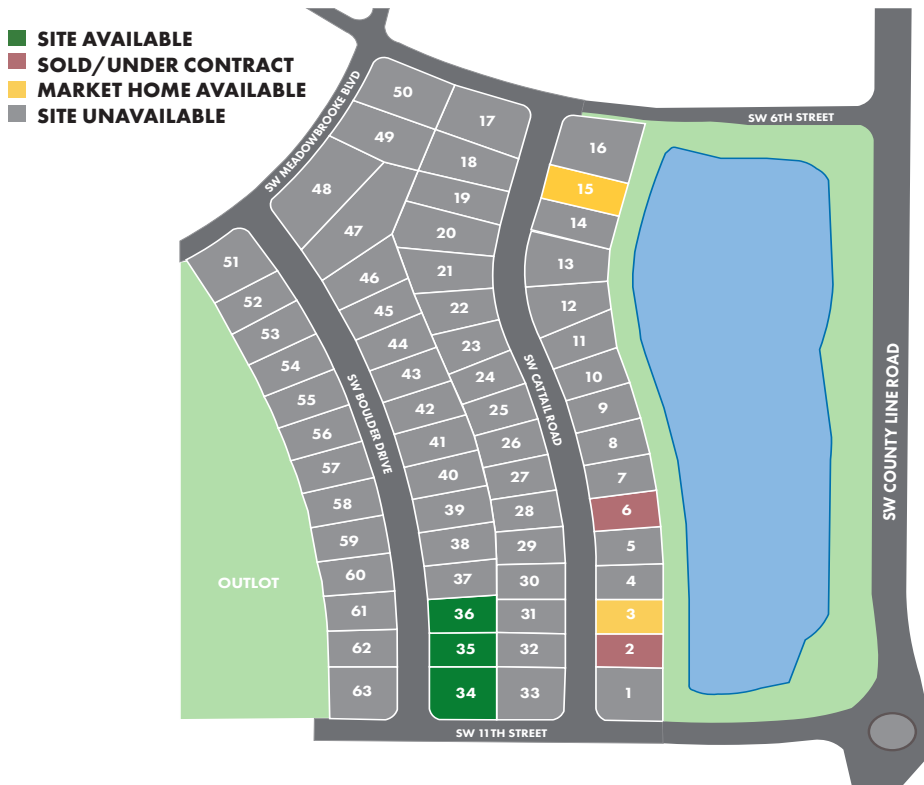

HOPE MEADOWS PLAT 2

Grimes, Iowa

AVAILABLE HOMES

AVAILABLE NOW
647 SW CATTAIL ROAD
\$599,900 - LOT 15

COMING SOON
1055 SW CATTAIL ROAD
\$613,400 - LOT 3

FOR MORE INFORMATION - P: 515-216-1015 | E: INFO@DESTINYHOMESUSA.COM

BUYDESTINYHOMES.COM

HOPE MEADOWS PLAT 2

Grimes, Iowa

AVAILABLE HOMESITES

Lot #	Address	Lot Size (sq ft)	Lot Pricing	Lot Style
34	1089 SW Boulder Drive	13303	Call for Pricing	Standard
35	1059 SW Boulder Drive	8814	Call for Pricing	Standard
36	1031 SW Boulder Drive	9189	Call for Pricing	Standard