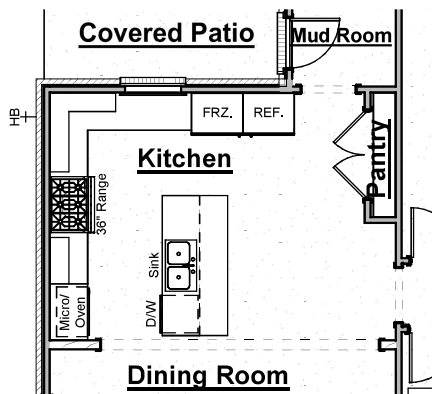

## *Plan Options*

*Covered Patio Extension*

-Adds 54 sf to covered patio

*Outdoor Gas Log Fireplace*

-Adds outdoor fireplace with siding or brick to match house, cedar beam mantel, firebox, gas logs & electrical outlet above fireplace

*Gourmet Kitchen*

-Includes Frigidaire 36" Professional slide-in range, wood hood, 1 wall oven with microwave above, dishwasher, built-in refrigerator & freezer  
 -Please see additional Gourmet Kitchen Structural Option sheet

*Primary Bathroom Tub*

- Adds drop in tub with tile surround
- Relocates water closet & reduces laundry room

*Great Room Fireplace Bump-Out*

- Adds fireplace to great room
- Includes trim-built mantel, firebox, 18" gas logs, tile surround, & electrical outlet above fireplace