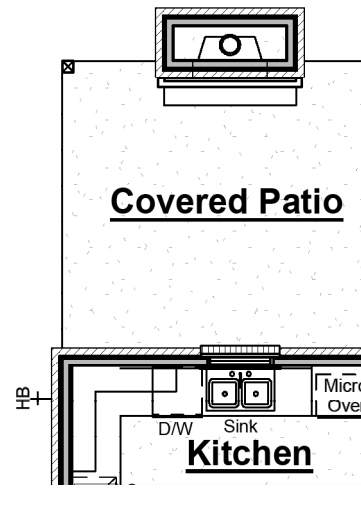

## *Plan Options*

*Covered Patio Extension*

-Adds 54 sf to covered patio

*Outdoor Gas Log Fireplace*

-Adds outdoor fireplace with siding or brick to match house, cedar beam mantel, firebox, gas logs & electrical outlet above fireplace