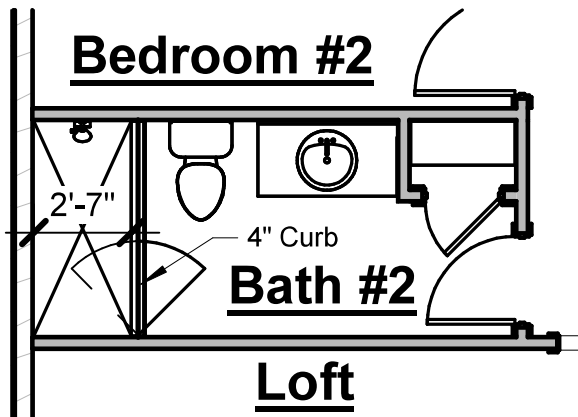

*Gourmet Kitchen*

-Includes Frigidaire 36" Professional slide-in range, wood hood, 1 wall oven with microwave above, dishwasher, built-in refrigerator & freezer  
 -Please see additional Gourmet Kitchen Structural Option sheet

*Primary Bathroom Tub*

- Adds drop in tub with tile surround
- Relocates water closet & reduces laundry room

*Great Room Fireplace Bump-Out*

- Adds fireplace to great room
- Includes trim-built mantel, firebox, 18" gas logs, tile surround, & electrical outlet above fireplace

*Bath 2 Tile Shower*

- Replaces tub/shower unit with tile shower
- Includes tile walls & floor, shower head, valve & 4" curb
- Shower enclosure not included & may be purchased at design

*3rd Bath*

- Adds additional full bath
- Includes sink with cabinet base, mirror, toilet & fiberglass shower/tub
- Eliminates Storage closet and relocates closets for Bedrooms 2,3 & 4