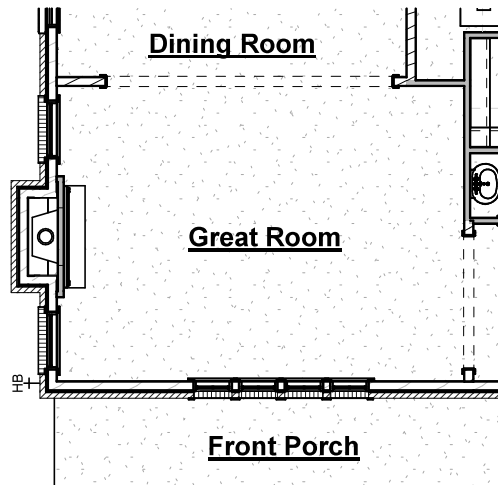

## *Plan Options*

*Covered Patio Extension*

-Adds 54 sf to covered patio

*Outdoor Gas Log Fireplace*

-Adds outdoor fireplace with siding or brick to match house, cedar beam mantel, firebox, gas logs & electrical outlet above fireplace

*Gourmet Kitchen*

-Includes Frigidaire 36" Professional slide-in range, wood hood, 1 wall oven with microwave above, dishwasher, built-in refrigerator & freezer  
 -Please see additional Gourmet Kitchen Structural Option sheet

*Primary Bathroom Tub*

- Adds drop in tub with tile surround
- Relocates water closet & reduces laundry room

*Great Room Fireplace Bump-Out*

- Adds fireplace to great room
- Includes trim-built mantel, firebox, 18" gas logs, tile surround, & electrical outlet above fireplace