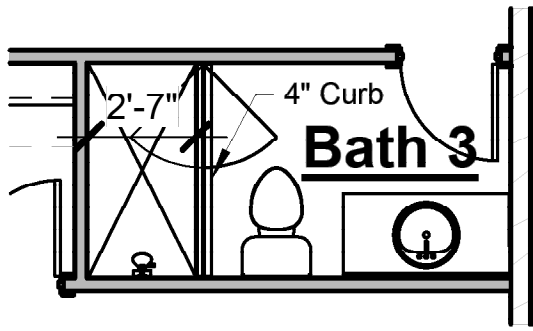

*Bath 2 Tile Shower*

- Replaces tub/shower unit with tile shower
- Includes tile walls & floor, shower head, valve & 4" curb
- Shower enclosure not included & may be purchased at design

*3rd Bath*

- Adds additional full bath
- Includes sink with cabinet base, mirror, toilet & fiberglass shower/tub
- Eliminates Storage closet and relocates closets for Bedrooms 2,3 & 4

*Bath 3 Tile Shower*

- Replaces tub/shower unit with tile shower
- Includes tile walls & floor, shower head, valve & 4" curb
- Shower enclosure not included & may be purchased at design

*Laundry Room Sink*