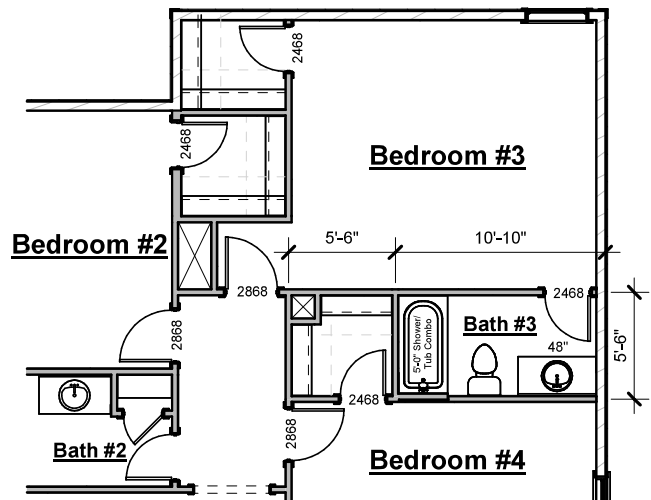

*Gourmet Kitchen*

-Includes Frigidaire 36" Professional slide-in range, wood hood, 1 wall oven with microwave above, dishwasher, built-in refrigerator & freezer  
 -Please see additional Gourmet Kitchen Structural Option sheet

*Primary Bathroom Tub*

- Adds drop in tub with tile surround
- Relocates water closet & reduces laundry room

*Great Room Fireplace Bump-Out*

- Adds fireplace to great room
- Includes trim-built mantel, firebox, 18" gas logs, tile surround, & electrical outlet above fireplace

*Bath 2 Tile Shower*

- Replaces tub/shower unit with tile shower
- Includes tile walls & floor, shower head, valve & 4" curb
- Shower enclosure not included & may be purchased at design

*3rd Bath*

- Adds additional full bath
- Includes sink with cabinet base, mirror, toilet & fiberglass shower/tub
- Eliminates Storage closet and relocates closets for Bedrooms 2,3 & 4