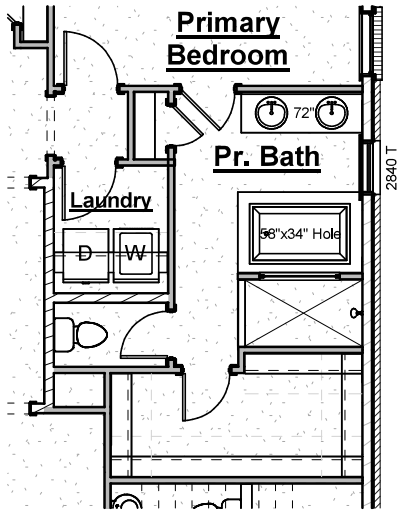

## *Plan Options*

*Covered Patio Extension*

-Adds 54 sf to covered patio

*Outdoor Gas Log Fireplace*

-Adds outdoor fireplace with siding or brick to match house, cedar beam mantel, firebox, gas logs & electrical outlet above fireplace

*Primary Bathroom Tub*

- Adds drop in tub with tile surround
- Relocates water closet & reduces laundry room

*Great Room Fireplace Bump-Out*

- Adds fireplace to great room
- Includes trim-built mantel, firebox, 18" gas logs, tile surround, & electrical outlet above fireplace