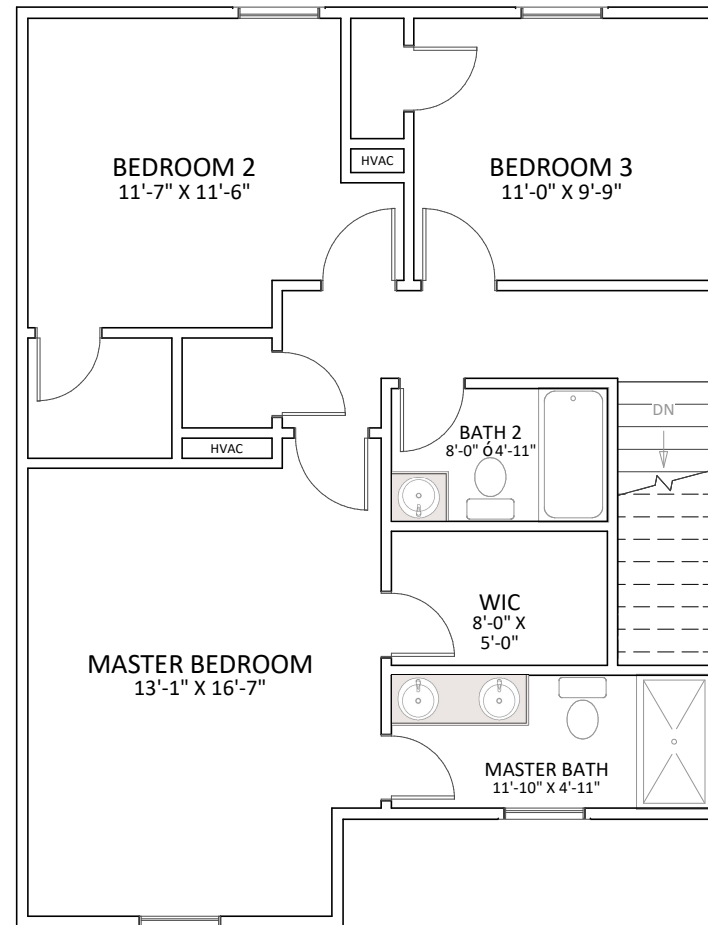

# The Riley Sales Brochure

1615  
SQ FT

Enchanted Construction  
1479 Mt. Lebanon Rd  
Campobello, SC 29322

The Riley  
Sales Brochure  
Advantage Series

NOTES: All dimensions  
are approximate and  
subject to change  
without notice

# The Riley

3 Bedrooms  
2.5 Bathrooms  
1,615 Sq. Ft.

**1615  
SQ FT**

Enchanted Construction  
1479 Mt. Lebanon Rd  
Campobello, SC 29322

The Riley  
Sales Brochure  
Advantage Series

NOTES: All dimensions  
are approximate and  
subject to change  
without notice

# The Riley

with Upgraded Patio

3 Bedrooms  
2.5 Bathrooms  
1,615 Sq. Ft.

1615  
SQ FT

Enchanted Construction  
1479 Mt. Lebanon Rd  
Campobello, SC 29322

The Riley  
Left Hand

NOTES: All dimensions  
are approximate and  
subject to change  
without notice