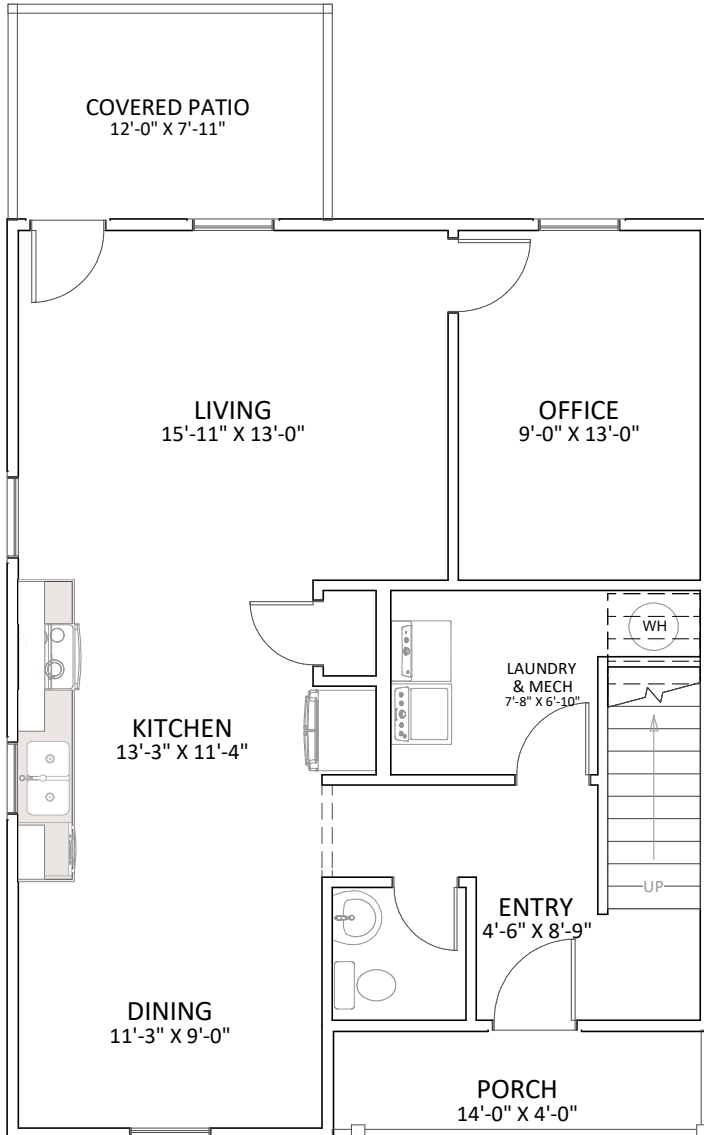

# The Riley

3 Bedrooms  
2.5 Bathrooms  
1,615 Sq. Ft.

**1615  
SQ FT**

Enchanted Construction  
1479 Mt. Lebanon Rd  
Campobello, SC 29322

The Riley  
Sales Brochure  
Advantage Series

NOTES: All dimensions  
are approximate and  
subject to change  
without notice

# The Riley

with Upgraded Patio

3 Bedrooms  
2.5 Bathrooms  
1,615 Sq. Ft.

1615  
SQ FT

Enchanted Construction  
1479 Mt. Lebanon Rd  
Campobello, SC 29322

The Riley  
Left Hand

NOTES: All dimensions  
are approximate and  
subject to change  
without notice