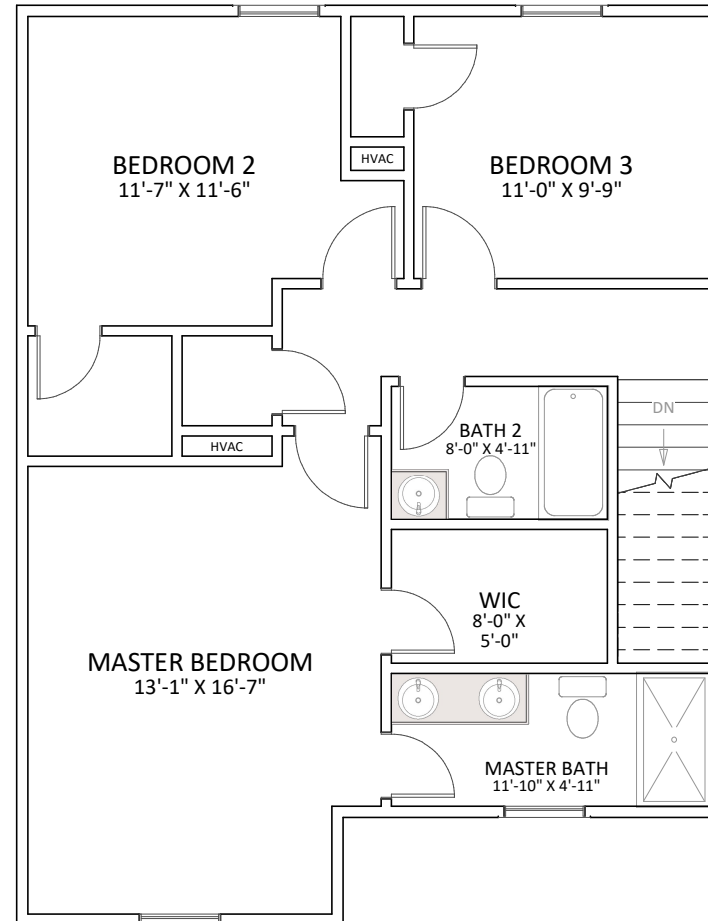

# The Riley

3 Bedrooms  
2.5 Bathrooms  
1,615 Sq. Ft.

**1615  
SQ FT**

Enchanted Construction  
1479 Mt. Lebanon Rd  
Campobello, SC 29322

The Riley  
Sales Brochure  
Advantage Series

NOTES: All dimensions  
are approximate and  
subject to change  
without notice

# The Riley

with Upgraded Patio

3 Bedrooms  
2.5 Bathrooms  
1,615 Sq. Ft.

1615  
SQ FT

Enchanted Construction  
1479 Mt. Lebanon Rd  
Campobello, SC 29322

The Riley  
Left Hand

NOTES: All dimensions  
are approximate and  
subject to change  
without notice