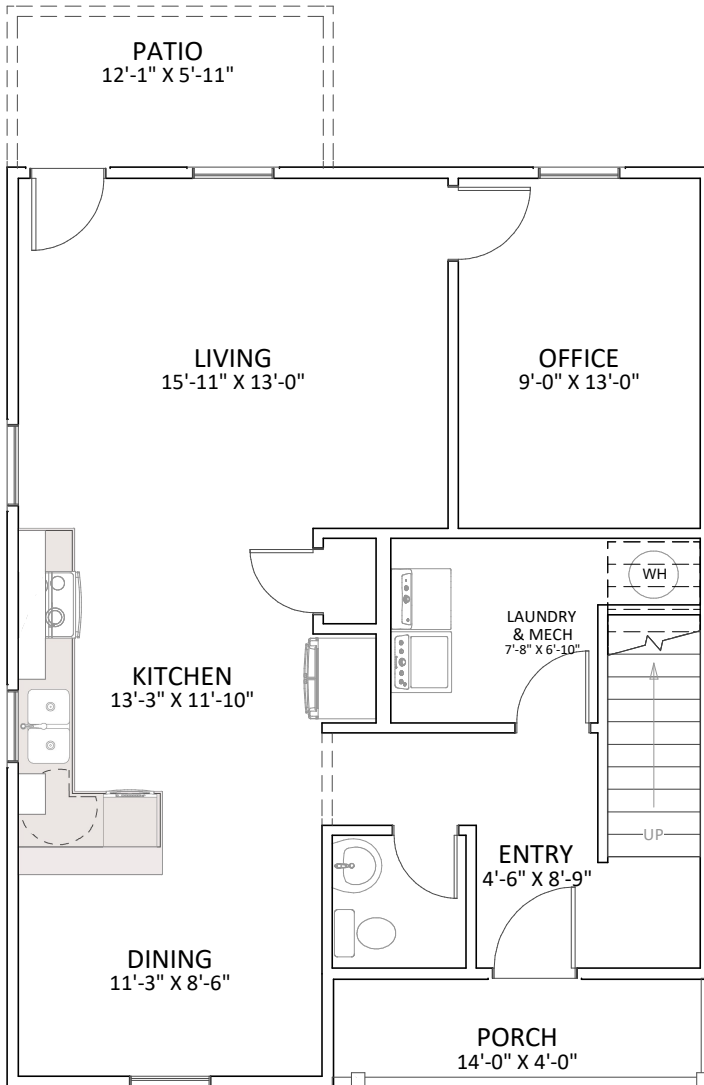

# The Riley

with Upgraded Patio

3 Bedrooms  
2.5 Bathrooms  
1,615 Sq. Ft.

1615  
SQ FT

Enchanted Construction  
1479 Mt. Lebanon Rd  
Campobello, SC 29322

The Riley  
Left Hand

NOTES: All dimensions  
are approximate and  
subject to change  
without notice

# The Riley

with Kitchen Upgrade

3 Bedrooms  
2.5 Bathrooms  
1,615 Sq. Ft.

1615  
SQ FT

Enchanted Construction  
1479 Mt. Lebanon Rd  
Campobello, SC 29322

The Riley  
Left Hand

NOTES: All dimensions  
are approximate and  
subject to change  
without notice