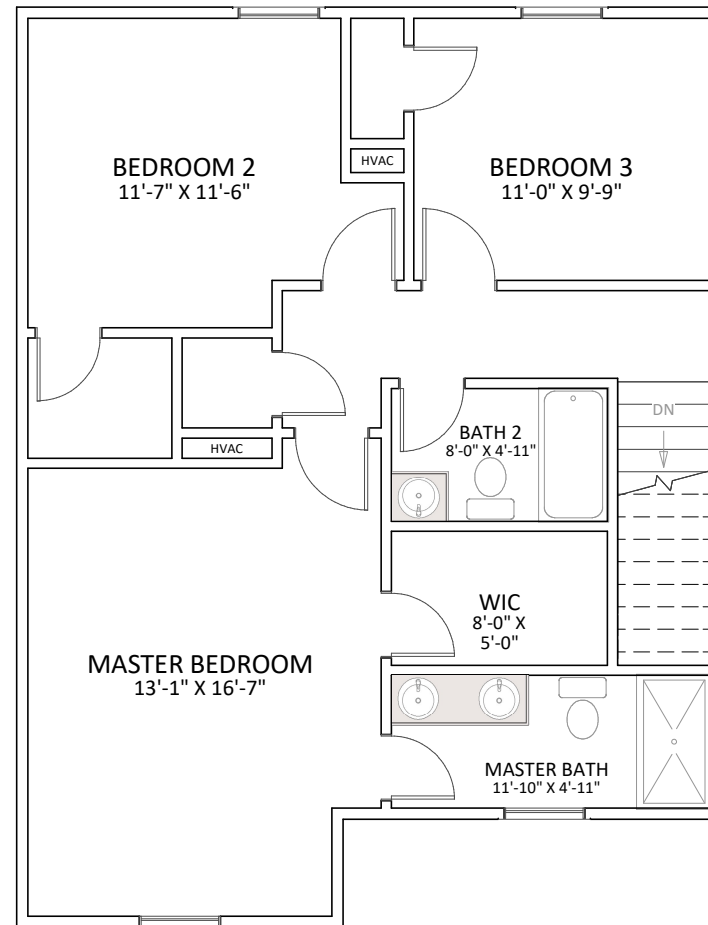

# The Riley

with Upgraded Patio

3 Bedrooms  
2.5 Bathrooms  
1,615 Sq. Ft.

1615  
SQ FT

Enchanted Construction  
1479 Mt. Lebanon Rd  
Campobello, SC 29322

The Riley  
Left Hand

NOTES: All dimensions  
are approximate and  
subject to change  
without notice

# The Riley

with Kitchen Upgrade

3 Bedrooms  
2.5 Bathrooms  
1,615 Sq. Ft.

1615  
SQ FT

Enchanted Construction  
1479 Mt. Lebanon Rd  
Campobello, SC 29322

The Riley  
Left Hand

NOTES: All dimensions  
are approximate and  
subject to change  
without notice