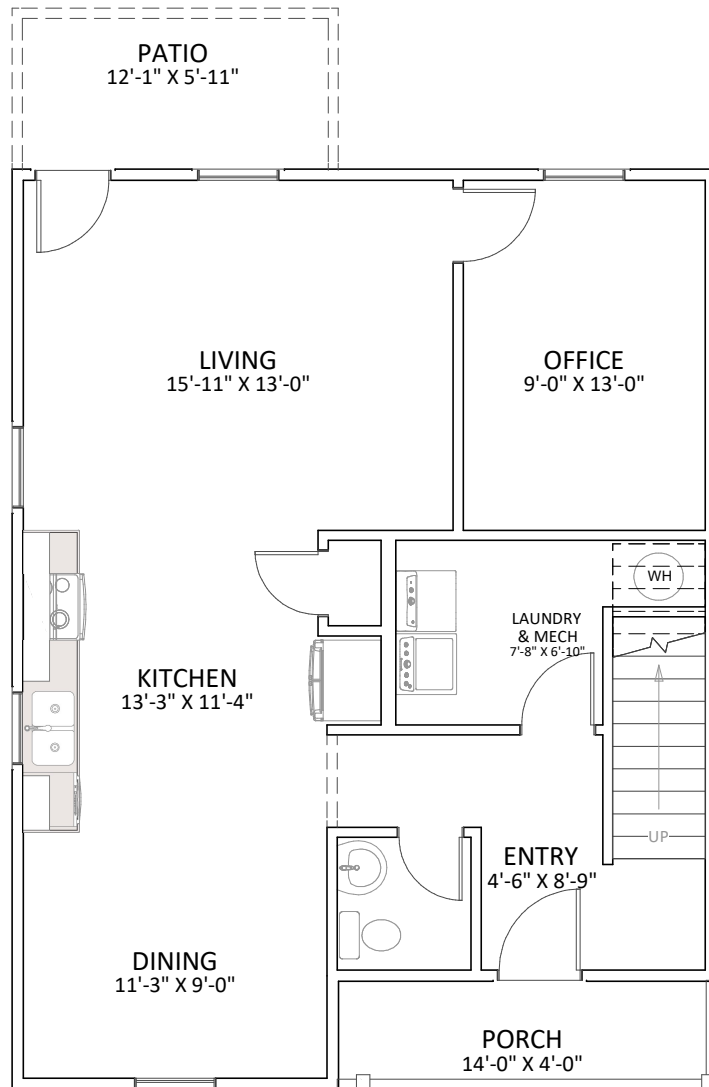

# The Riley Sales Brochure

1615  
SQ FT

Enchanted Construction  
1479 Mt. Lebanon Rd  
Campobello, SC 29322

The Riley  
Sales Brochure  
Advantage Series

NOTES: All dimensions  
are approximate and  
subject to change  
without notice

# The Riley

3 Bedrooms  
2.5 Bathrooms  
1,615 Sq. Ft.

**1615  
SQ FT**

Enchanted Construction  
1479 Mt. Lebanon Rd  
Campobello, SC 29322

The Riley  
Sales Brochure  
Advantage Series

NOTES: All dimensions  
are approximate and  
subject to change  
without notice

# The Riley

with Upgraded Patio

3 Bedrooms  
2.5 Bathrooms  
1,615 Sq. Ft.

1615  
SQ FT

Enchanted Construction  
1479 Mt. Lebanon Rd  
Campobello, SC 29322

The Riley  
Left Hand

NOTES: All dimensions  
are approximate and  
subject to change  
without notice