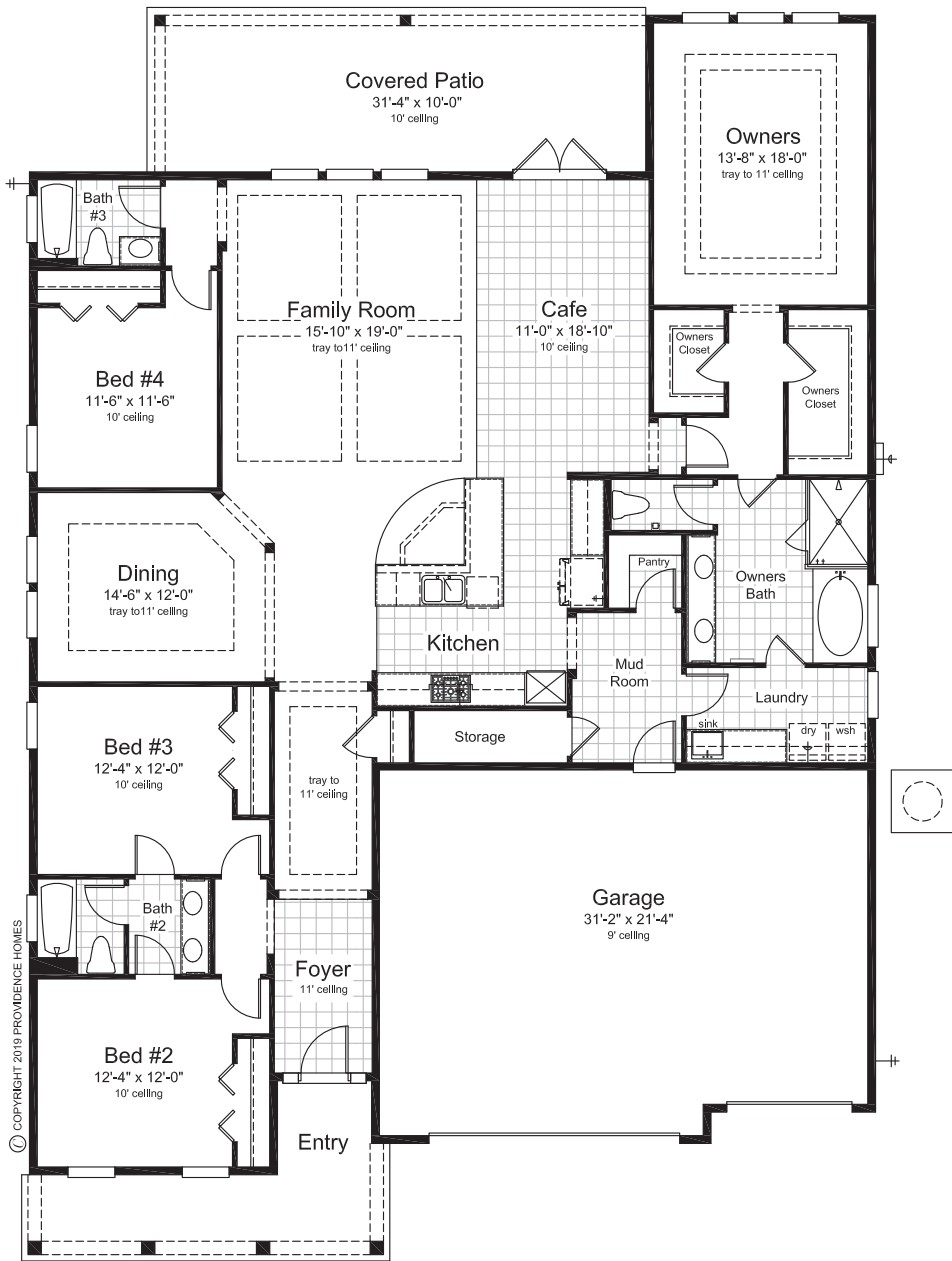

# THE HENDRY

FROM THE PINNACLE COLLECTION

4 BEDROOMS  
3 BATHS  
3-CAR GARAGE

LIVING AREA:  
2,746 SQ. FT.

© COPYRIGHT 2019 PROVIDENCE HOMES

COASTAL ELEVATION

COASTAL ELEVATION

COASTAL ELEVATION