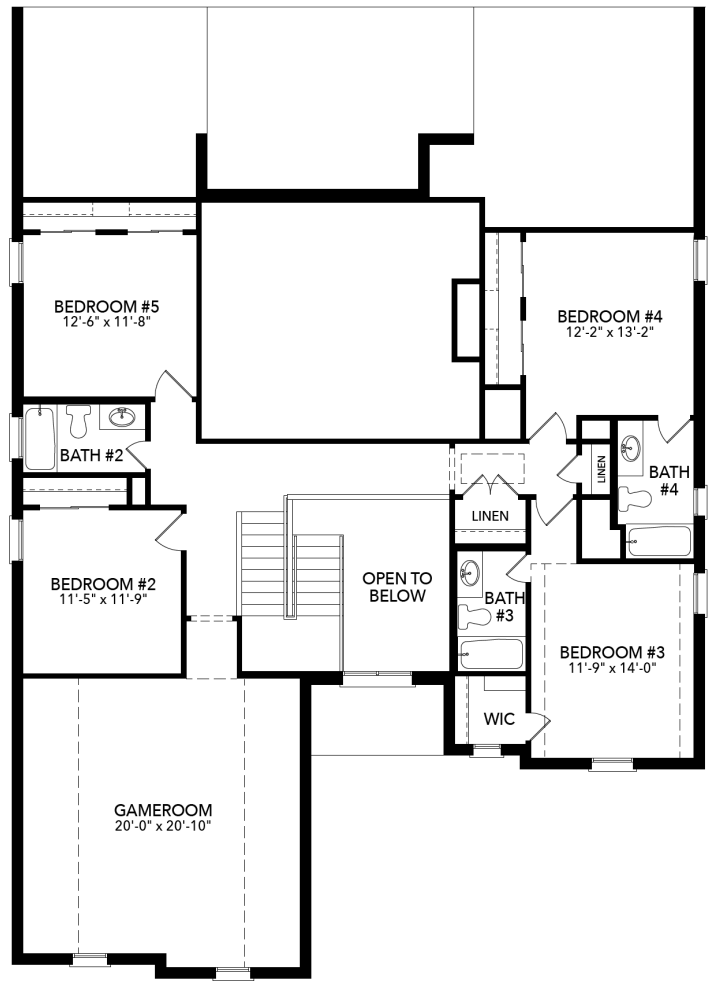

Second Floor