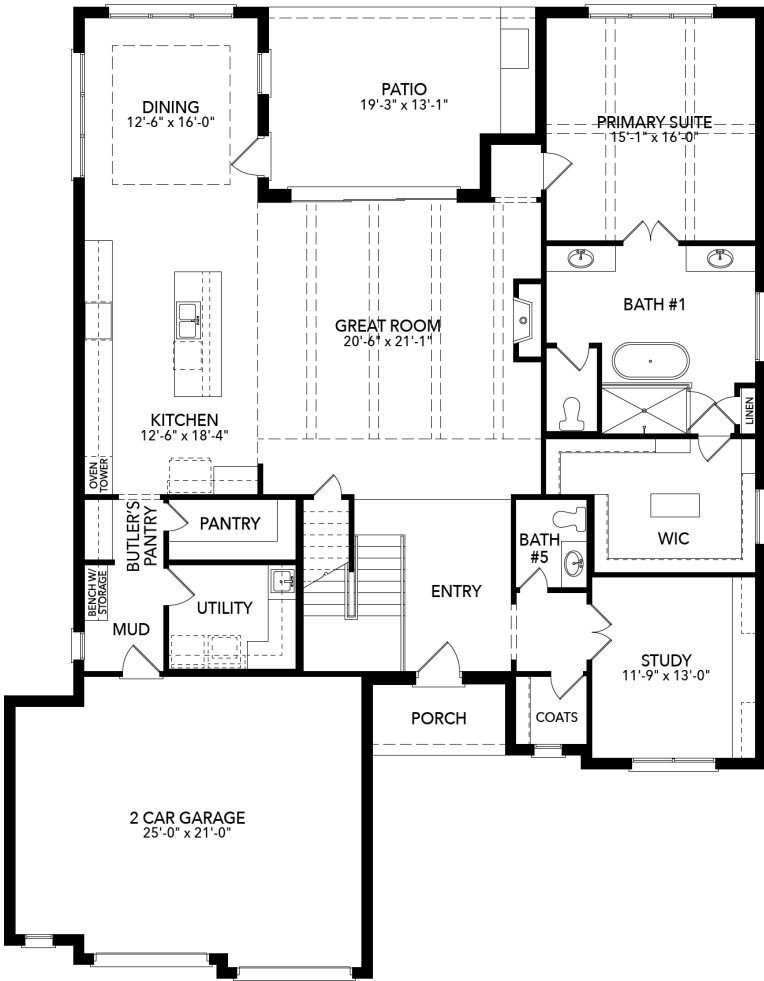

First Floor