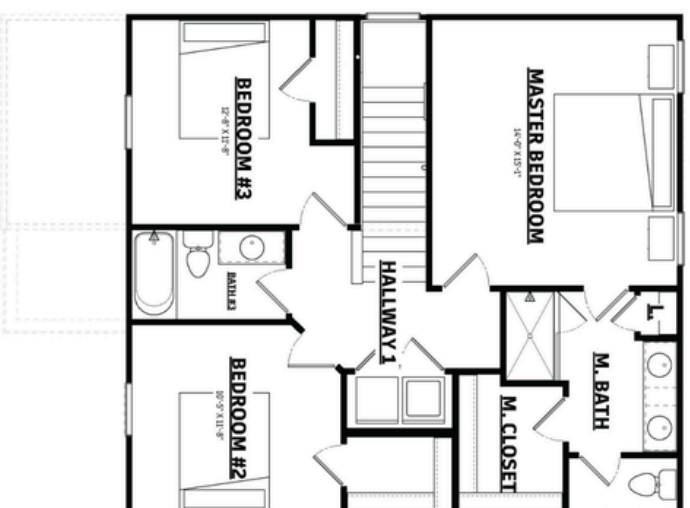

DECLARATION HOMES

TRIUMPH

Elevation A

Elevation B

Triumph Features

- 3 Bedrooms
- 2.5 Bathrooms
- 1-Car Garage

First Floor Plan

Second Floor Plan

TRIUMPH

1566 Square Feet

Declaration Homes
627 Industrial Park Dr, Ste 200
Evans, GA 30809
706.868.9363

Actual construction may vary from plan shown. Please consult working drawings to view elevation and floor plan to be built.