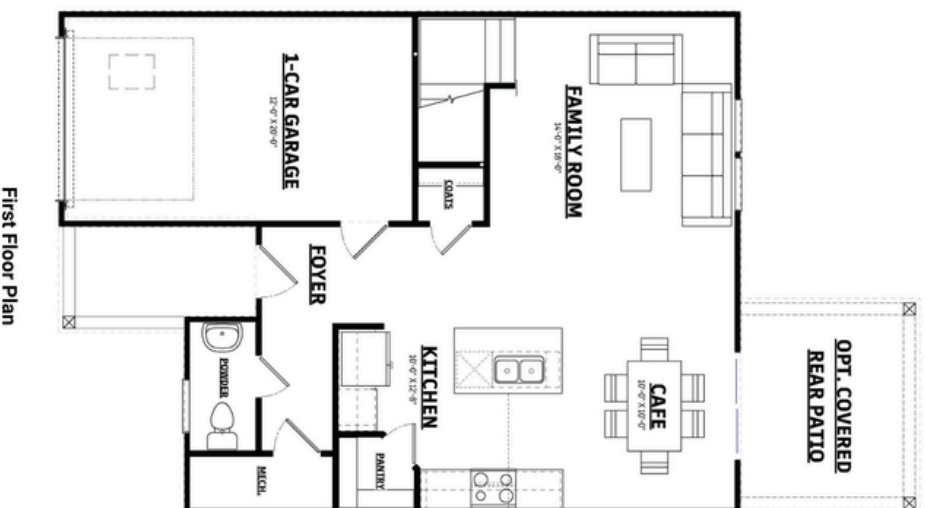

DECLARATION HOMES

TRIUMPH

Elevation A

Elevation B

Triumph Features

- 3 Bedrooms
- 2.5 Bathrooms
- 1-Car Garage

First Floor Plan

Second Floor Plan

TRIUMPH

1566 Square Feet

Declaration Homes
627 Industrial Park Dr, Ste 200
Evans, GA 30809
706.868.9363

Actual construction may vary from plan shown. Please consult working drawings to view elevation and floor plan to be built.