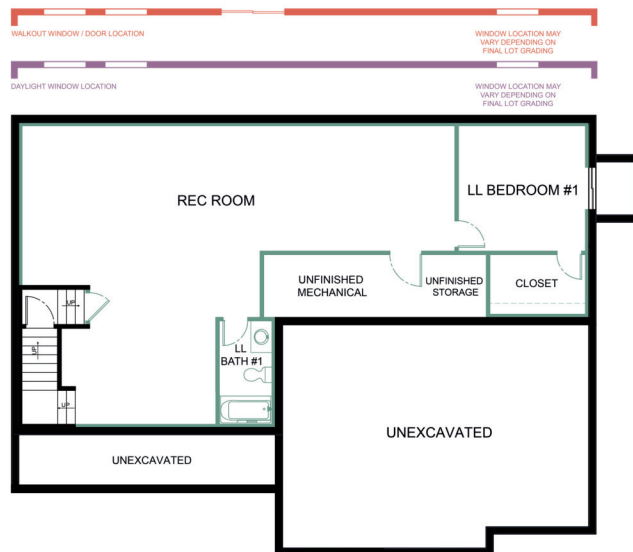

Modern Prairie

Farmhouse

Carolina

- 2 story
- 5 bedrooms
- 4 bathrooms
- 3 car garage
- 2,756 sq. ft. (approx.)

Optional Lower Level Finish