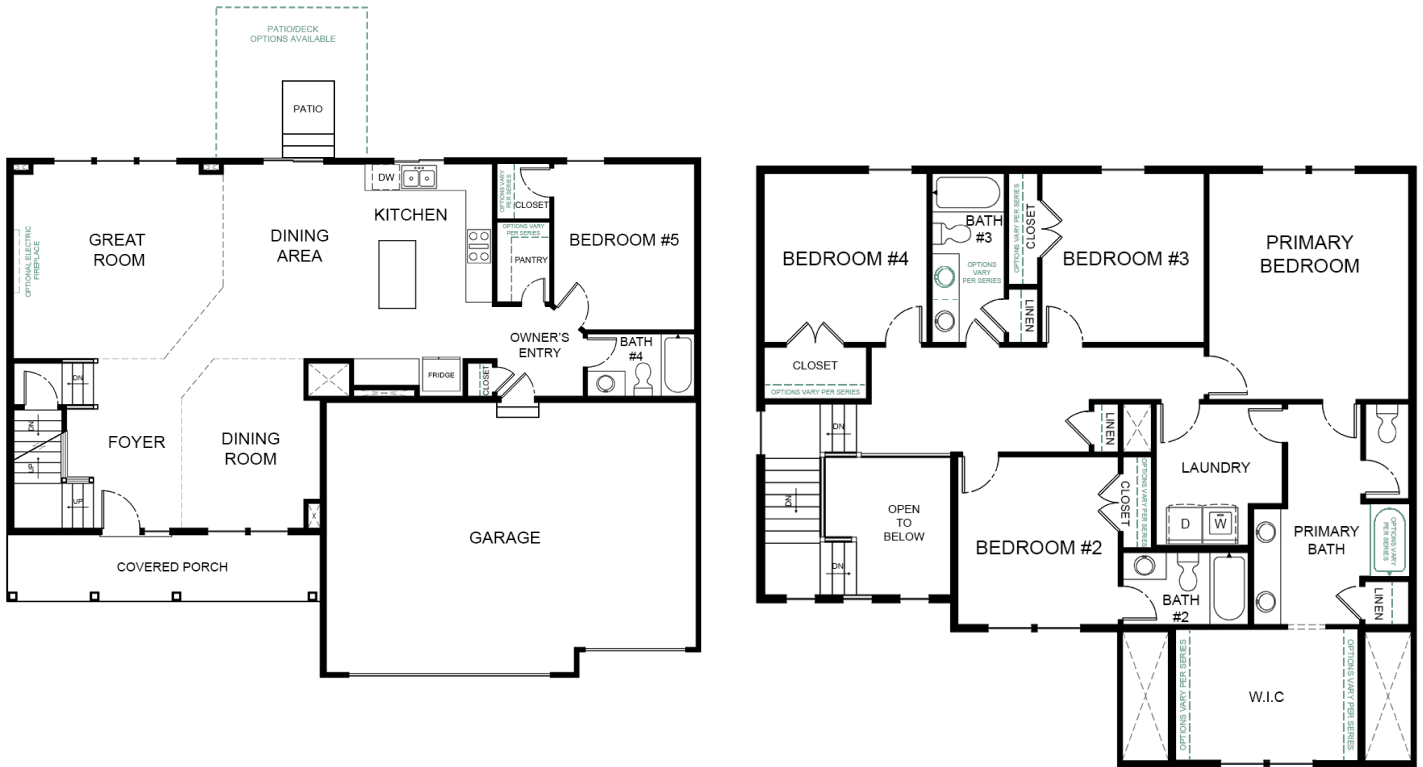

Modern Prairie

Farmhouse

Carolina

- 2 story
- 5 bedrooms
- 4 bathrooms
- 3 car garage
- 2,756 sq. ft. (approx.)

Optional Lower Level Finish