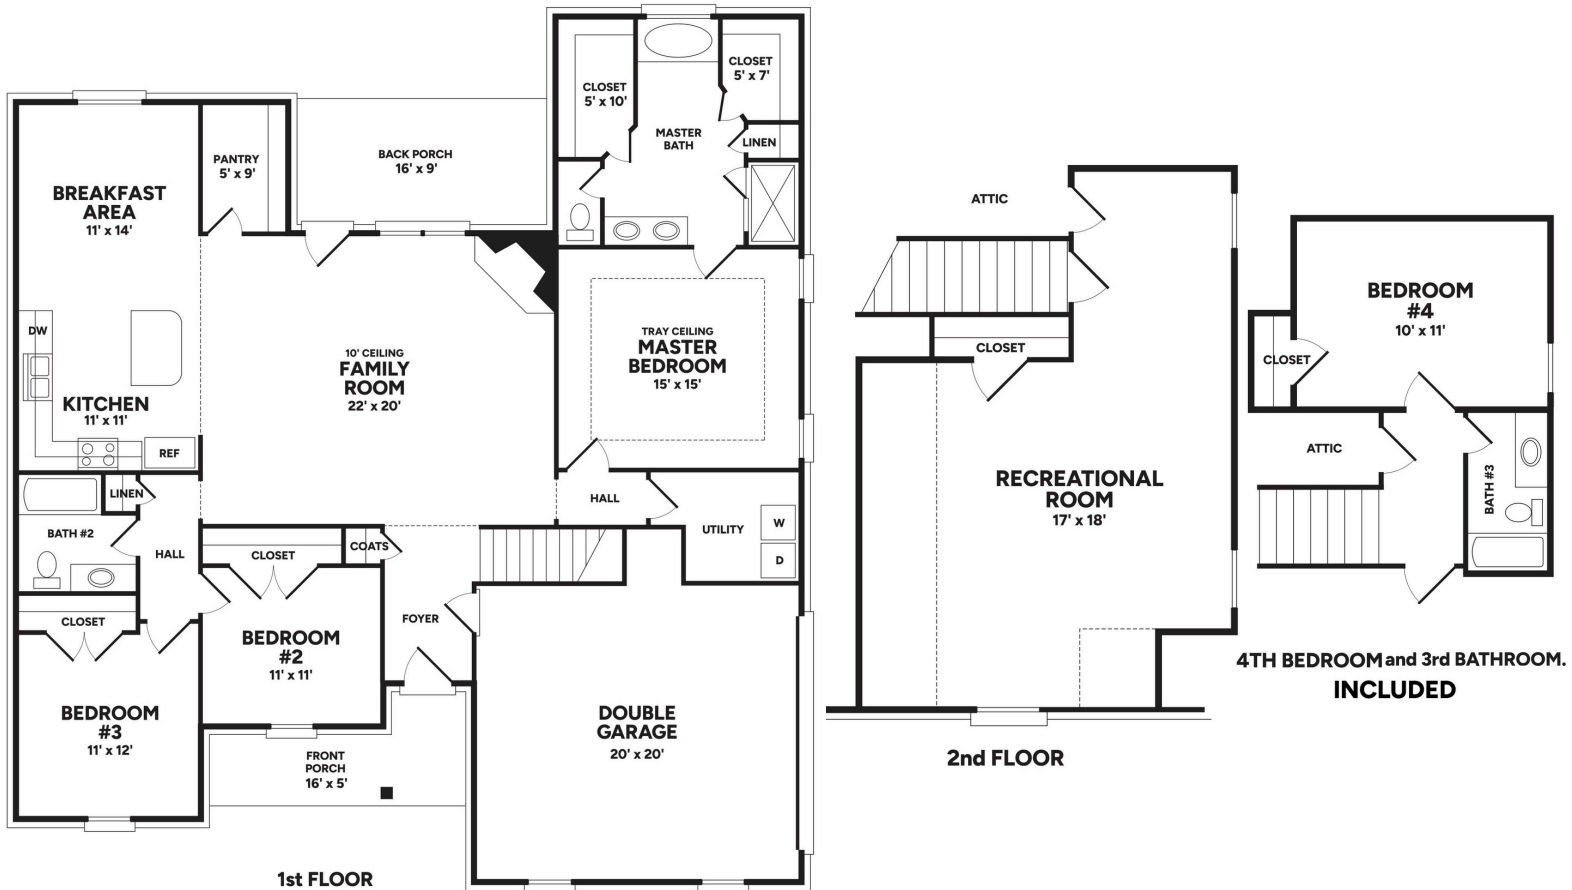

BROOKHOLLOW M 4

4 BEDROOMS 2 CAR GARAGE 3 BATHROOMS 2,587 SQ.FT

www.legacynewhomes.cc 662-932-2282

Artist rendering only, actual plans and room sizes may vary.