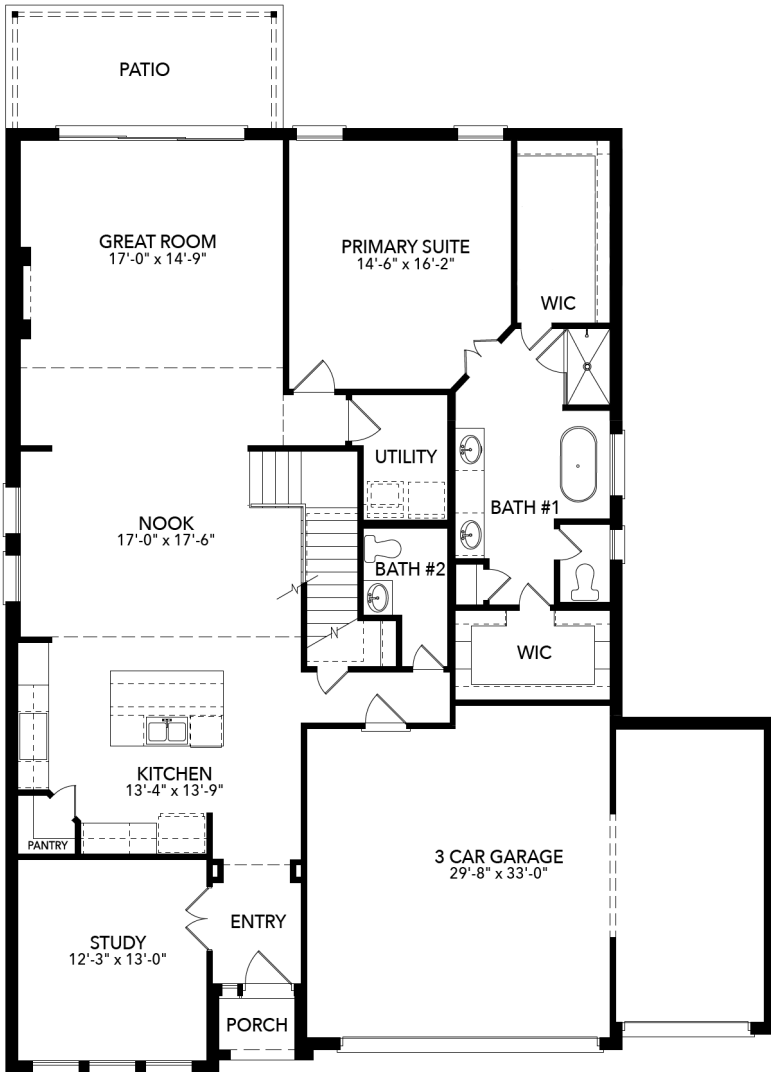

First Floor