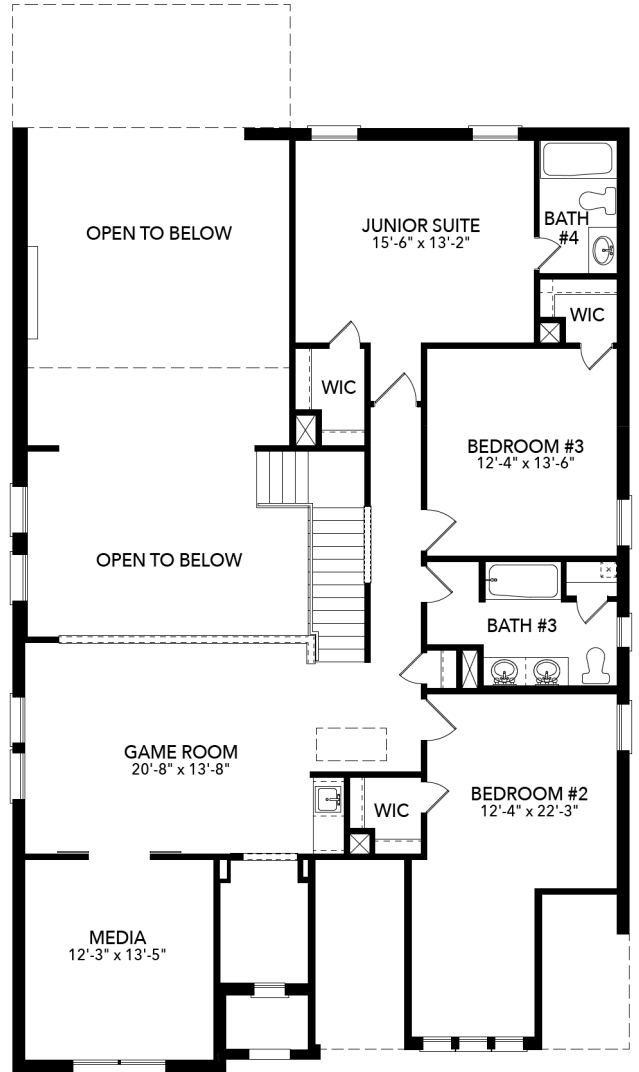

Second Floor