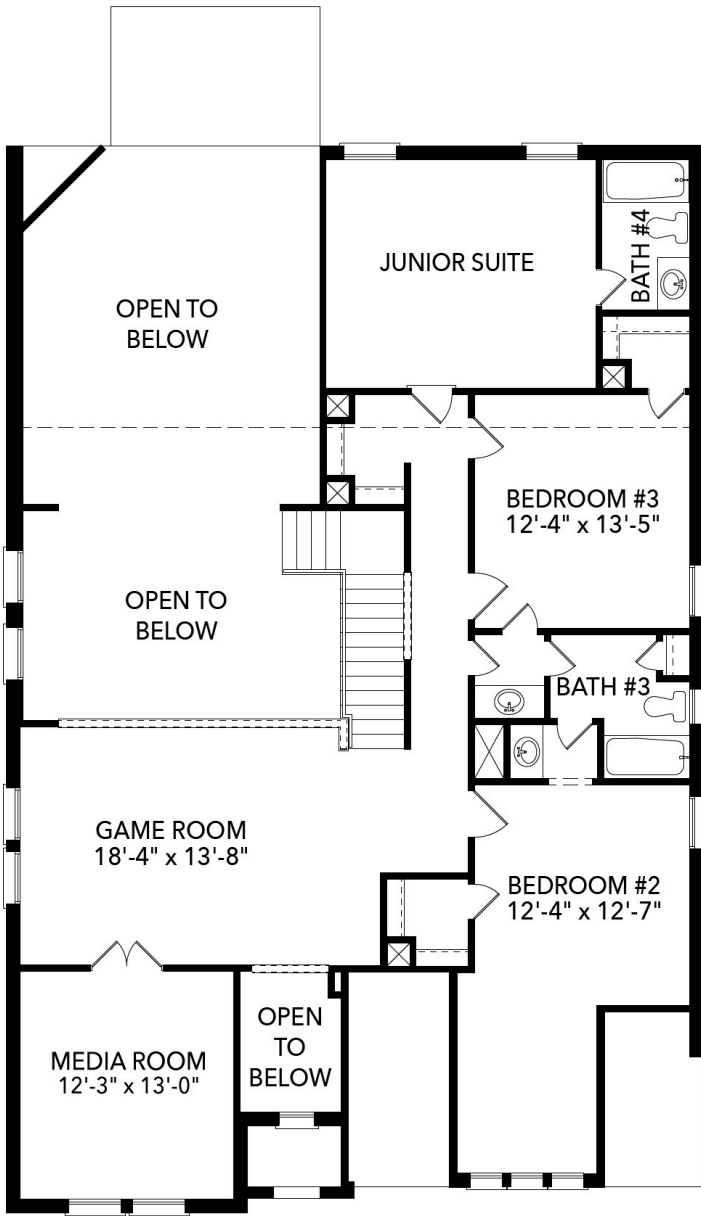

First Floor