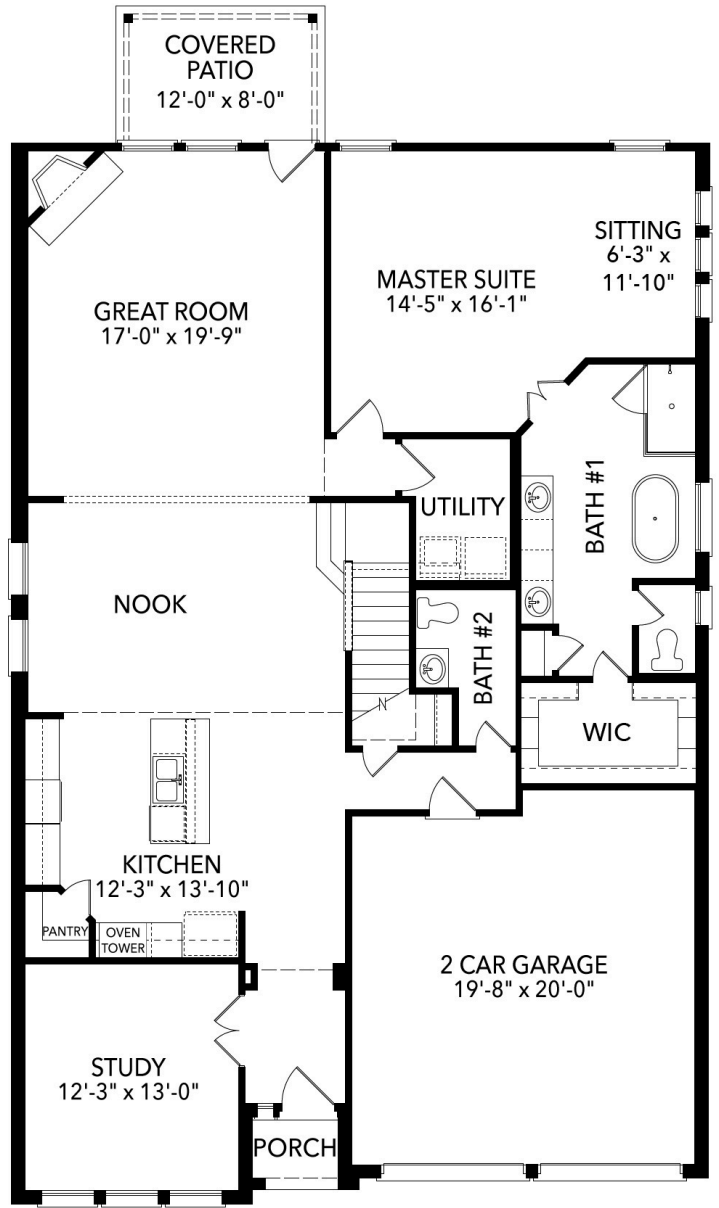

Second Floor