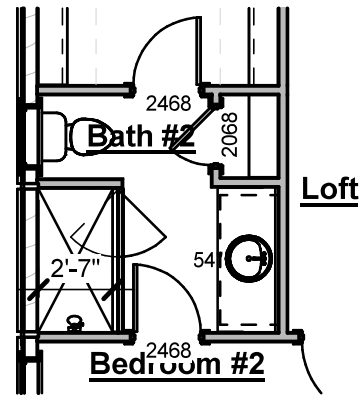

the YARROW

...

Plan Options

12ft Sliding Glass Door

-Adds 12ft sliding glass door & omits
(1) 2'8" x 6'8" door & (2) 3'-0" x 6'-0"
windows from Great Room

Outdoor Gas Log Fireplace (Rear)

-Adds outdoor fireplace with brick to match house,
cedar beam mantel, firebox, gas logs & electrical
outlet above fireplace
-Side location of fireplace also available
(not pictured)

Primary Bath with Tub

-Adds drop-in tub with tile surround

Grecian Shower

-Enlarges shower by 7 sf & reduces vanity by 1 linear feet
 -Includes (2) shower heads & control valves
 -Adds drop in tub with tile surround

Great Room Fireplace Bump-In

-Adds fireplace to Great Room
 -Includes trim-built mantel, firebox, 18" gas logs, tile surround, & electrical outlet above fireplace

Bath 2 Tile Shower

-Replaces tub/shower unit with tile shower
 -Includes tile walls & floor, shower head/valve & 4" curb
 -Shower enclosure not included & may be purchased at design