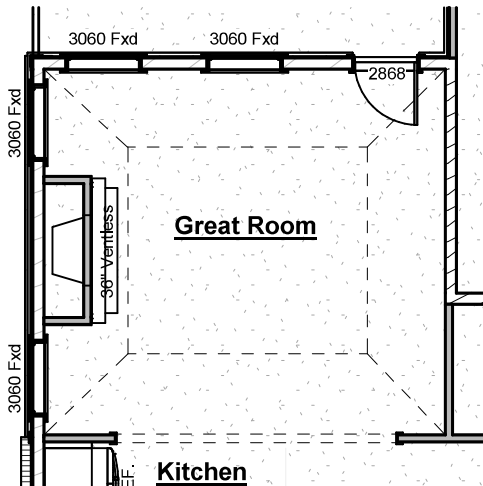

the YARROW

...

Plan Options

12ft Sliding Glass Door

-Adds 12ft sliding glass door & omits
(1) 2'8" x 6'8" door & (2) 3'-0" x 6'-0"
windows from Great Room

Outdoor Gas Log Fireplace (Rear)

-Adds outdoor fireplace with brick to match house,
cedar beam mantel, firebox, gas logs & electrical
outlet above fireplace
-Side location of fireplace also available
(not pictured)

Chef's Kitchen with Single Oven

-Includes Frigidaire Gallery cooktop,
wood hood, 1 wall oven, microwave &
dishwasher

*Butler's Pantry
with Beverage Cooler*

-Eliminates cabinet base to allow for 24"
beverage cooler & includes electrical outlet
-Beverage cooler is not included and may
be selected at design

Primary Bath with Tub

-Adds drop-in tub with tile surround

Grecian Shower

-Enlarges shower by 7 sf & reduces vanity by 1 linear feet
 -Includes (2) shower heads & control valves
 -Adds drop in tub with tile surround

Great Room Fireplace Bump-In

-Adds fireplace to Great Room
 -Includes trim-built mantel, firebox, 18" gas logs, tile surround, & electrical outlet above fireplace

Bath 2 Tile Shower

-Replaces tub/shower unit with tile shower
 -Includes tile walls & floor, shower head/valve & 4" curb
 -Shower enclosure not included & may be purchased at design