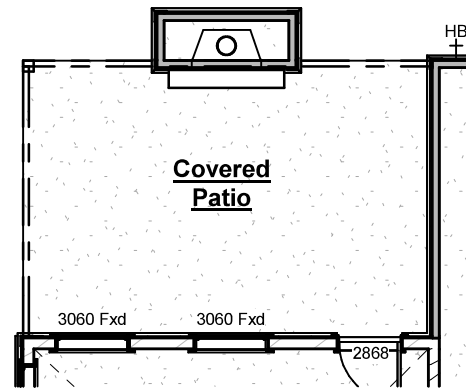

the YARROW

...

Plan Options

12ft Sliding Glass Door

-Adds 12ft sliding glass door & omits
(1) 2'8" x 6'8" door & (2) 3'-0" x 6'-0"
windows from Great Room

Outdoor Gas Log Fireplace (Rear)

-Adds outdoor fireplace with brick to match house,
cedar beam mantel, firebox, gas logs & electrical
outlet above fireplace
-Side location of fireplace also available
(not pictured)