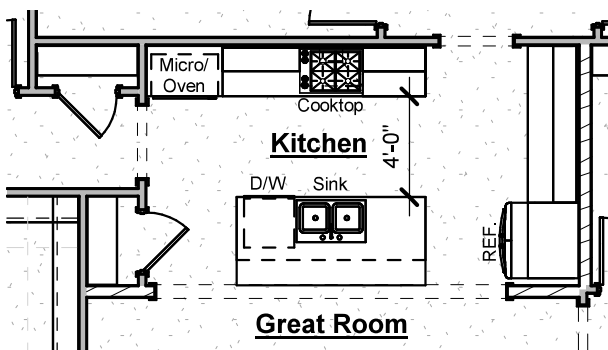

the YARROW

...

Plan Options

12ft Sliding Glass Door

-Adds 12ft sliding glass door & omits
(1) 2'8" x 6'8" door & (2) 3'-0" x 6'-0"
windows from Great Room

Outdoor Gas Log Fireplace (Rear)

-Adds outdoor fireplace with brick to match house,
cedar beam mantel, firebox, gas logs & electrical
outlet above fireplace
-Side location of fireplace also available
(not pictured)

Chef's Kitchen with Single Oven

-Includes Frigidaire Gallery cooktop,
wood hood, 1 wall oven, microwave &
dishwasher

*Butler's Pantry
with Beverage Cooler*

-Eliminates cabinet base to allow for 24"
beverage cooler & includes electrical outlet
-Beverage cooler is not included and may
be selected at design

Primary Bath with Tub

-Adds drop-in tub with tile surround

Grecian Shower

-Enlarges shower by 7 sf & reduces vanity by 1 linear feet
 -Includes (2) shower heads & control valves
 -Adds drop in tub with tile surround

Great Room Fireplace Bump-In

-Adds fireplace to Great Room
 -Includes trim-built mantel, firebox, 18" gas logs, tile surround, & electrical outlet above fireplace

Bath 2 Tile Shower

-Replaces tub/shower unit with tile shower
 -Includes tile walls & floor, shower head/valve & 4" curb
 -Shower enclosure not included & may be purchased at design