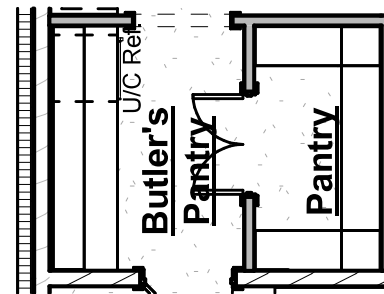

*Butler's Pantry
with Beverage Cooler*

-Eliminates cabinet base to allow for 24"
beverage cooler & includes electrical outlet
-Beverage cooler is not included and may
be selected at design