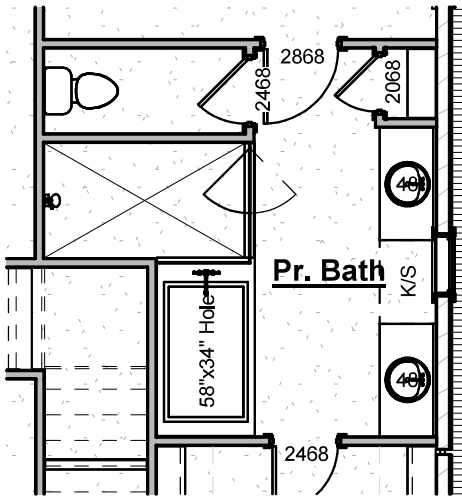

the YARROW

...

Plan Options

12ft Sliding Glass Door

-Adds 12ft sliding glass door & omits
(1) 2'8" x 6'8" door & (2) 3'-0" x 6'-0"
windows from Great Room

Outdoor Gas Log Fireplace (Rear)

-Adds outdoor fireplace with brick to match house,
cedar beam mantel, firebox, gas logs & electrical
outlet above fireplace
-Side location of fireplace also available
(not pictured)

Primary Bath with Tub

-Adds drop-in tub with tile surround

Grecian Shower

-Enlarges shower by 7 sf & reduces vanity by 1 linear feet
 -Includes (2) shower heads & control valves
 -Adds drop in tub with tile surround

Great Room Fireplace Bump-In

-Adds fireplace to Great Room
 -Includes trim-built mantel, firebox, 18" gas logs, tile surround, & electrical outlet above fireplace

Bath 2 Tile Shower

-Replaces tub/shower unit with tile shower
 -Includes tile walls & floor, shower head/valve & 4" curb
 -Shower enclosure not included & may be purchased at design