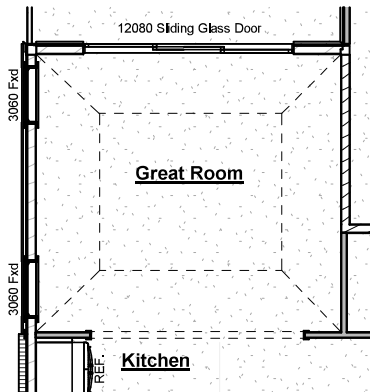

the YARROW

...

Plan Options

12ft Sliding Glass Door

-Adds 12ft sliding glass door & omits
(1) 2'8" x 6'8" door & (2) 3'-0" x 6'-0"
windows from Great Room

Outdoor Gas Log Fireplace (Rear)

-Adds outdoor fireplace with brick to match house,
cedar beam mantel, firebox, gas logs & electrical
outlet above fireplace
-Side location of fireplace also available
(not pictured)