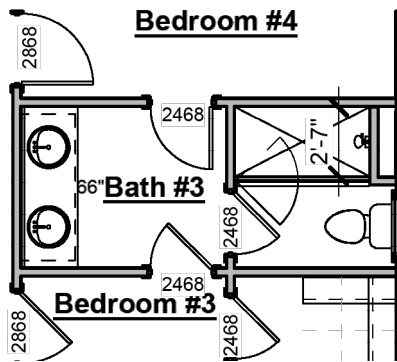

the YARROW

...

Plan Options

12ft Sliding Glass Door

-Adds 12ft sliding glass door & omits
(1) 2'8" x 6'8" door & (2) 3'-0" x 6'-0"
windows from Great Room

Outdoor Gas Log Fireplace (Rear)

-Adds outdoor fireplace with brick to match house,
cedar beam mantel, firebox, gas logs & electrical
outlet above fireplace
-Side location of fireplace also available
(not pictured)

Primary Bath with Tub

-Adds drop-in tub with tile surround

Grecian Shower

-Enlarges shower by 7 sf & reduces vanity by 1 linear feet
 -Includes (2) shower heads & control valves
 -Adds drop in tub with tile surround

Great Room Fireplace Bump-In

-Adds fireplace to Great Room
 -Includes trim-built mantel, firebox, 18" gas logs, tile surround, & electrical outlet above fireplace

Bath 2 Tile Shower

-Replaces tub/shower unit with tile shower
 -Includes tile walls & floor, shower head/valve & 4" curb
 -Shower enclosure not included & may be purchased at design

Bath 3 Tile Shower

- Replaces tub/shower unit with tile shower
- Includes tile walls & floor, shower head/valve & 4" curb
- Shower enclosure not included & may be purchased at design

Laundry Room Sink

- Includes stainless sink with 30" base cabinet, cabinet hardware & countertop
- Cabinet base & countertop can be replaced with a freestanding utility sink
- Adds 20 sf of Storage Closet in Laundry Room