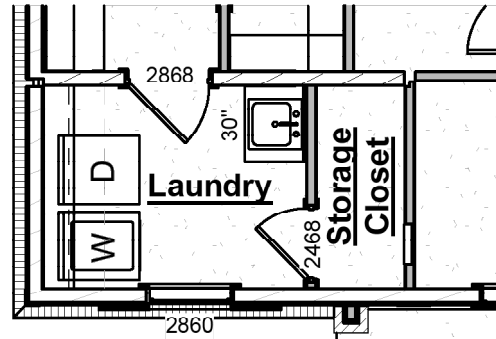

Primary Bath with Tub

-Adds drop-in tub with tile surround

Grecian Shower

-Enlarges shower by 7 sf & reduces vanity by 1 linear feet
 -Includes (2) shower heads & control valves
 -Adds drop in tub with tile surround

Great Room Fireplace Bump-In

-Adds fireplace to Great Room
 -Includes trim-built mantel, firebox, 18" gas logs, tile surround, & electrical outlet above fireplace

Bath 2 Tile Shower

-Replaces tub/shower unit with tile shower
 -Includes tile walls & floor, shower head/valve & 4" curb
 -Shower enclosure not included & may be purchased at design

Bath 3 Tile Shower

- Replaces tub/shower unit with tile shower
- Includes tile walls & floor, shower head/valve & 4" curb
- Shower enclosure not included & may be purchased at design

Laundry Room Sink

- Includes stainless sink with 30" base cabinet, cabinet hardware & countertop
- Cabinet base & countertop can be replaced with a freestanding utility sink
- Adds 20 sf of Storage Closet in Laundry Room