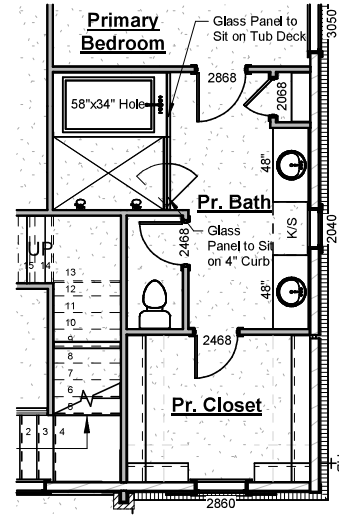

the YARROW

...

Plan Options

12ft Sliding Glass Door

-Adds 12ft sliding glass door & omits
(1) 2'8" x 6'8" door & (2) 3'-0" x 6'-0"
windows from Great Room

Outdoor Gas Log Fireplace (Rear)

-Adds outdoor fireplace with brick to match house,
cedar beam mantel, firebox, gas logs & electrical
outlet above fireplace
-Side location of fireplace also available
(not pictured)

Chef's Kitchen with Single Oven

-Includes Frigidaire Gallery cooktop,
wood hood, 1 wall oven, microwave &
dishwasher

*Butler's Pantry
with Beverage Cooler*

-Eliminates cabinet base to allow for 24"
beverage cooler & includes electrical outlet
-Beverage cooler is not included and may
be selected at design

Primary Bath with Tub

-Adds drop-in tub with tile surround

Grecian Shower

-Enlarges shower by 7 sf & reduces vanity by 1 linear feet
 -Includes (2) shower heads & control valves
 -Adds drop in tub with tile surround

Great Room Fireplace Bump-In

-Adds fireplace to Great Room
 -Includes trim-built mantel, firebox, 18" gas logs, tile surround, & electrical outlet above fireplace

Bath 2 Tile Shower

-Replaces tub/shower unit with tile shower
 -Includes tile walls & floor, shower head/valve & 4" curb
 -Shower enclosure not included & may be purchased at design