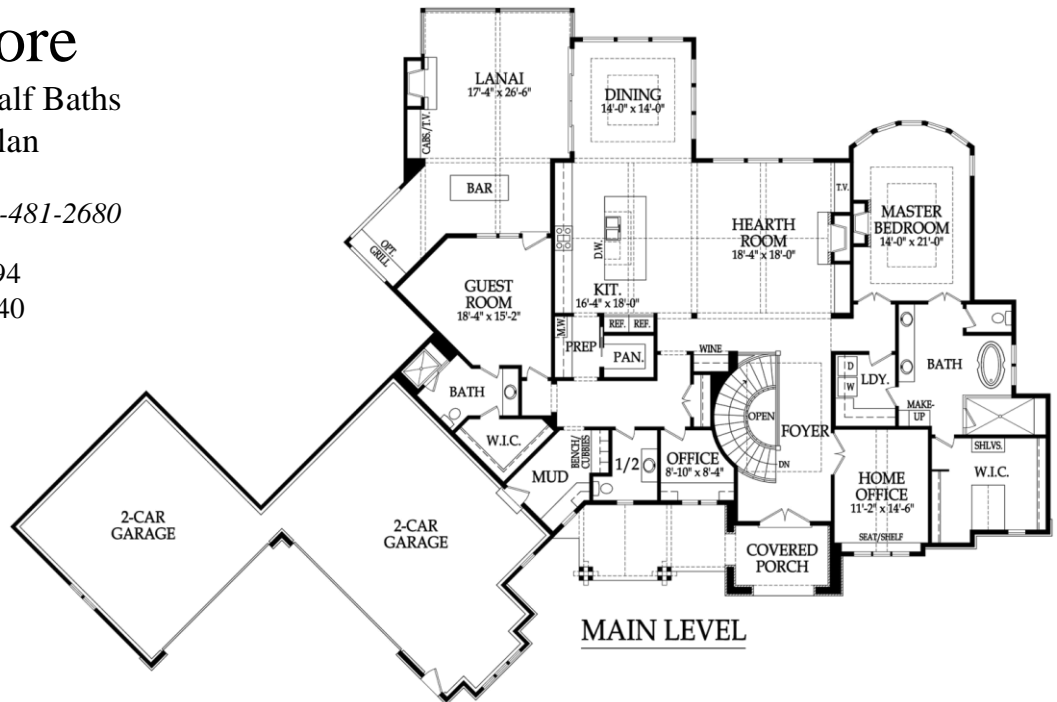

The Lakeshore

4 Bedrooms, 4 Baths, 2 Half Baths
Reverse 1.5 story plan

Contact Bob Osterlund at 913-481-2680

Main Level sq ft – 3,194
Lower Level sq ft – 2,140
Total sq ft – 5,334

Scan the QR code to take a virtual tour.