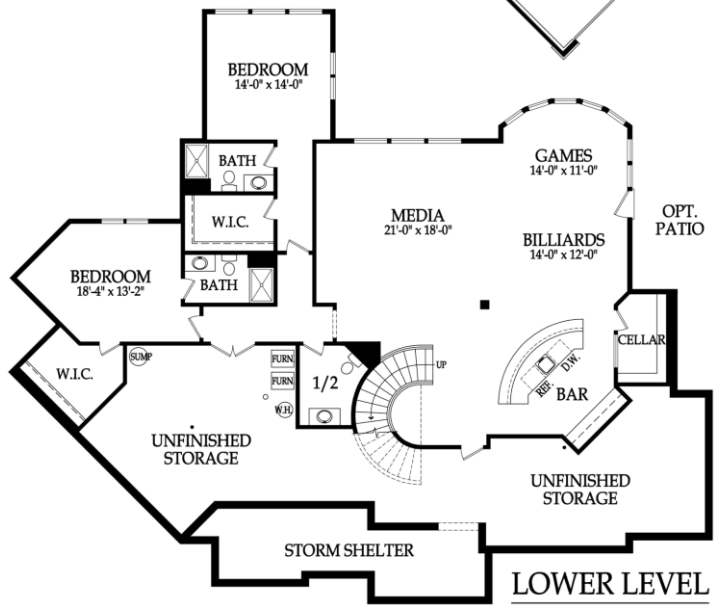

The Lakeshore

4 Bedrooms, 4 Baths, 2 Half Baths
Reverse 1.5 story plan

Contact Bob Osterlund at 913-481-2680

Main Level sq ft – 3,194
Lower Level sq ft – 2,140
Total sq ft – 5,334

Scan the QR code to take a virtual tour.