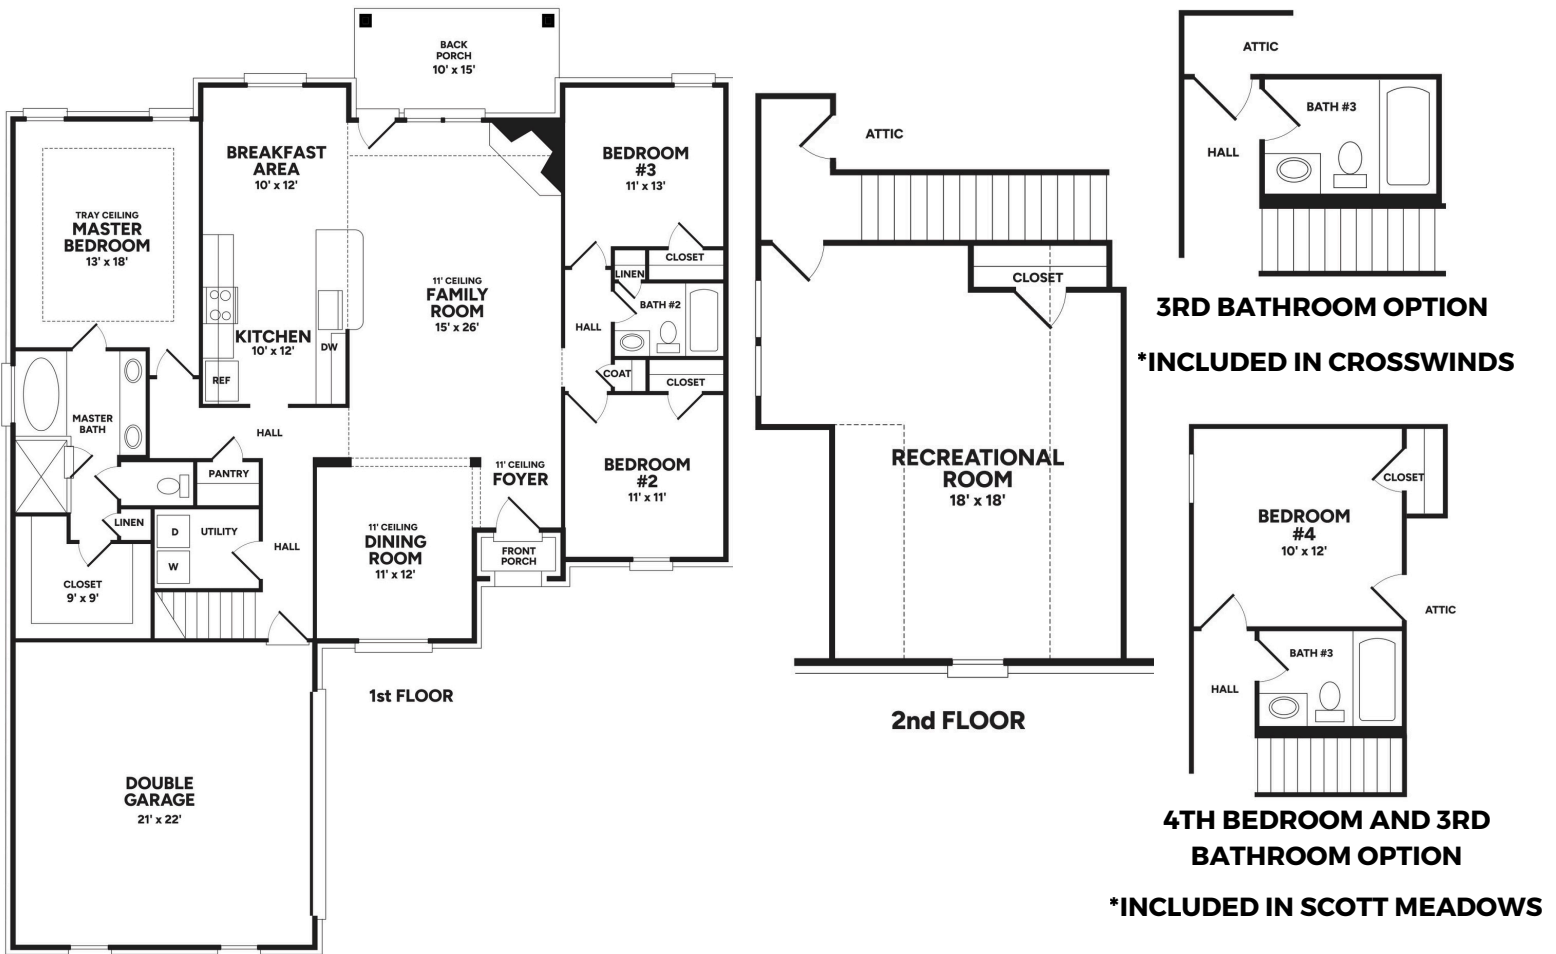

EVERLEIGH M

3-4 BEDROOMS **2 CAR GARAGE** **2-3 BATHROOMS** **2,482 SQ. FT**

www.legacynewhomes.cc 662-932-2282

Artist rendering only, actual plans and room sizes may vary.