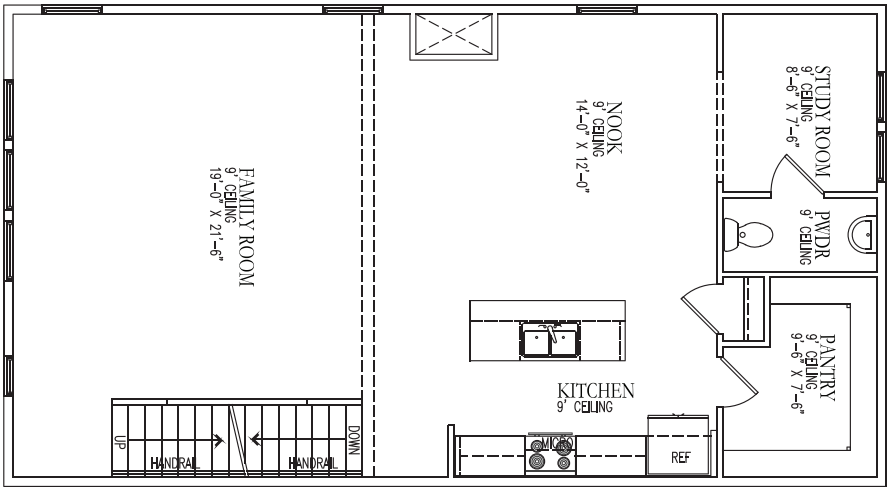

CALDWELL

VIEW ELEVATION