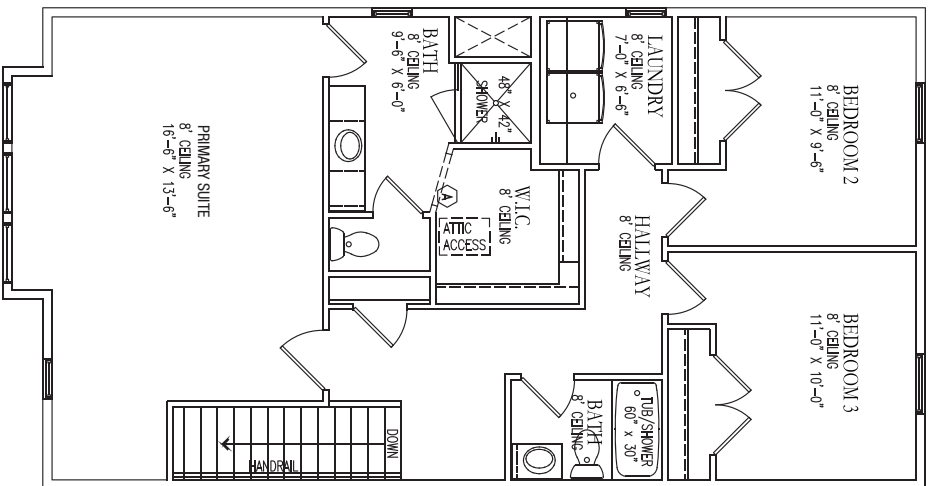

CALDWELL

VIEW ELEVATION