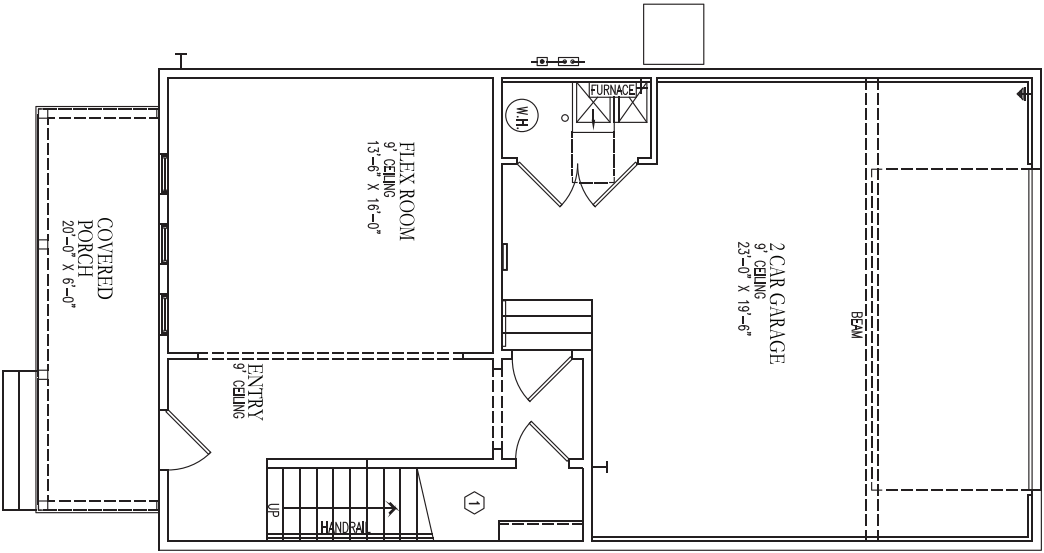

CALDWELL

VIEW ELEVATION