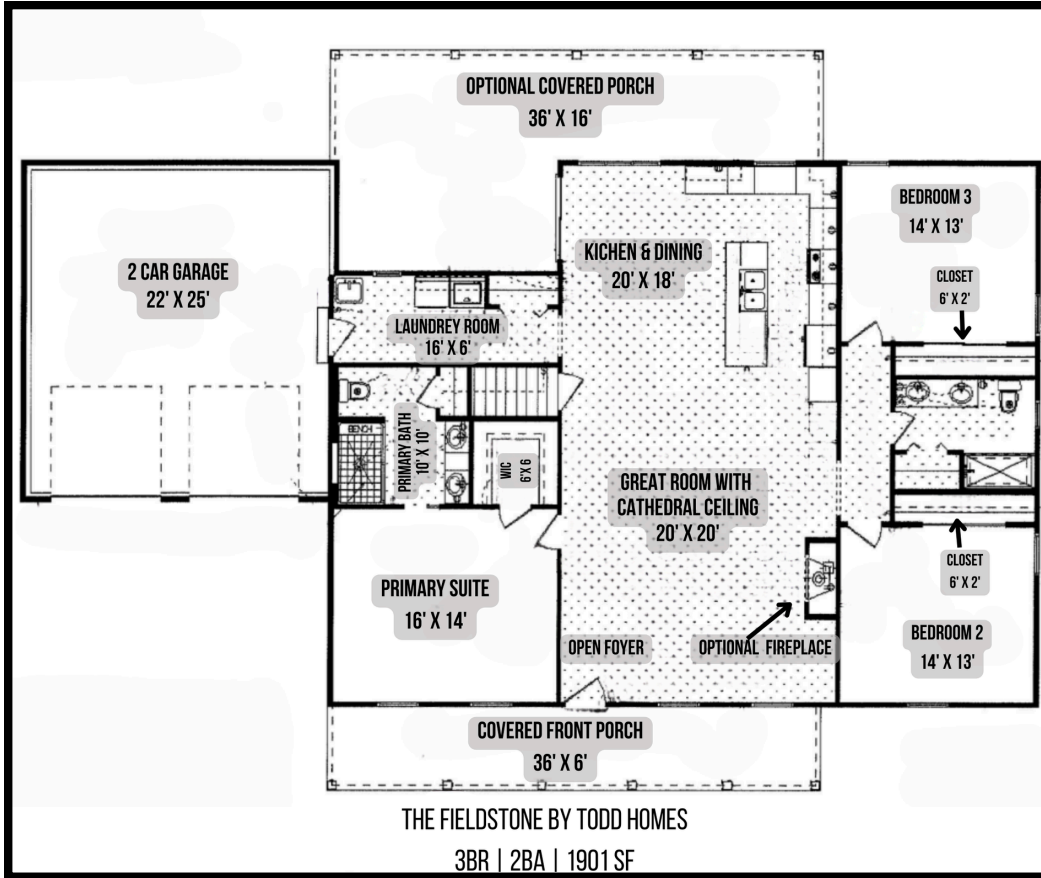

The Fieldstone

TODD
Homes
llc.com
Affordable Luxury

BY TODD HOMES LLC

THE FIELDSTONE FEATURES:

- Easy One-Level Living In This Custom Ranch by Todd Homes
- 36ft Front & Back Covered Porches
- Open Living Triangle of The Dining Room, Great Room & Kitchen
- Beautiful & Durable LVT Flooring In All Shared Living Spaces
- Spacious, Upscale Kitchen With Granite Countertops, Island with Overhead Pendant Lights 9ft Island, Soft Close Shaker Cabinetry & Stainless Steel Appliances
- Expansive Great Room With Optional Custom Fireplace
- Light Filled Dining Room Adjoining the Kitchen
- Private Primary Suite Has a Walk-In Closet & Adjoining Spa-Like Bath with a Walk-In Shower, Quartz Topped Vanity & Dual Sinks
- Add The Optional Finished Lower Level With Full Bath

 **3**
Bedrooms

 **2**
Bathrooms

 **2**
Garage

 **1901**
Square Feet

The Fieldstone

BY TODD HOMES LLC

TODD
Homes
llc.com
Affordable Luxury

TOUR THE FIELDSTONE