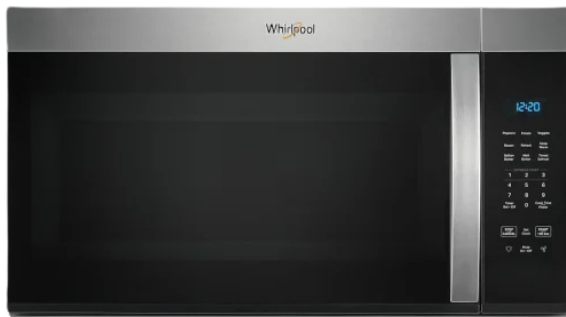

APPLIANCES

Included

- All Whirlpool appliances
- Electric Range
- Above Range Microwave

FOR MORE INFORMATION: 515-216-1015 | INFO@BUYDESTINYHOMES.COM