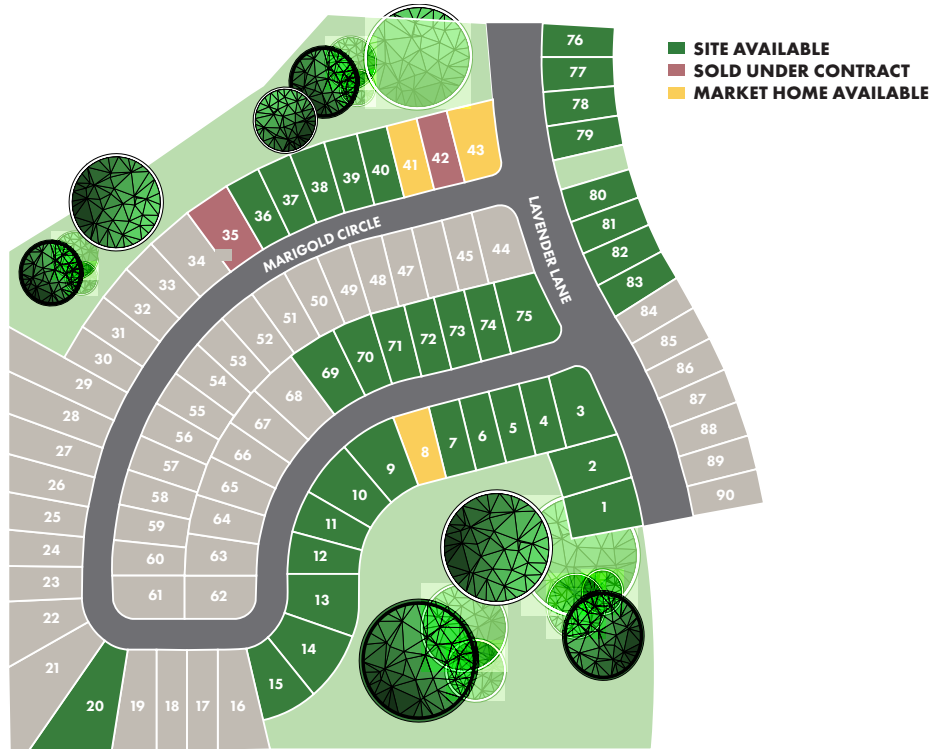

PRAIRIE RIDGE WEST

Pella, Iowa

AVAILABLE HOMES

COMING SOON
3121 MARIGOLD CIRCLE
\$583,250 - LOT 8

COMING SOON
3261 MARIGOLD CIRCLE
\$417,995 - LOT 41

COMING SOON
3269 MARIGOLD CIRCLE
\$454,075 - LOT 43

FOR MORE INFORMATION - P: 515-216-1015 | E: INFO@DESTINYHOMESUSA.COM

BUYDESTINYHOMES.COM

PRAIRIE RIDGE WEST

Pella, Iowa

AVAILABLE HOMESITES

Lot	Address	Lot Size (acre)	Lot Type	Lot	Address	Lot Size (acre)	Lot Type
1	917 Lavender Lane	.28	Daylight	40	3257 Marigold Circle	.19	Walkout
2	925 Lavender Lane	.29	Daylight	69	3124 Marigold Circle	.27	Standard
3	3101 Marigold Circle	.29	Daylight	70	3120 Marigold Circle	.21	Standard
4	3105 Marigold Circle	.19	Daylight	71	3116 Marigold Circle	.21	Standard
5	3109 Marigold Circle	.19	Walkout	72	3112 Marigold Circle	.19	Standard
6	3113 Marigold Circle	.19	Walkout	73	3108 Marigold Circle	.19	Standard
7	3117 Marigold Circle	.19	Walkout	74	3104 Marigold Circle	.19	Standard
9	3125 Marigold Circle	.28	Walkout	75	3100 Marigold Circle	.30	Standard
10	3133 Marigold Circle	.28	Walkout	76	1104 Lavender Lane	.20	Standard
11	3141 Marigold Circle	.21	Walkout	77	1100 Lavender Lane	.20	Standard
12	3145 Marigold Circle	.21	Walkout	78	1024 Lavender Lane	.20	Standard
13	3149 Marigold Circle	.32	Walkout	79	1020 Lavender Lane	.19	Standard
14	3153 Marigold Circle	.31	Walkout	80	1016 Lavender Lane	.20	Standard
15	3157 Marigold Circle	.26	Walkout	81	1012 Lavender Lane	.20	Standard
20	3177 Marigold Circle	.50	Standard	82	1008 Lavender Lane	.20	Standard
36	3241 Marigold Circle	.20	Walkout	83	1005 Lavender Lane	.21	Standard
37	3245 Marigold Circle	.20	Walkout				
38	3249 Marigold Circle	.20	Walkout				
39	3253 Marigold Circle	.20	Walkout				