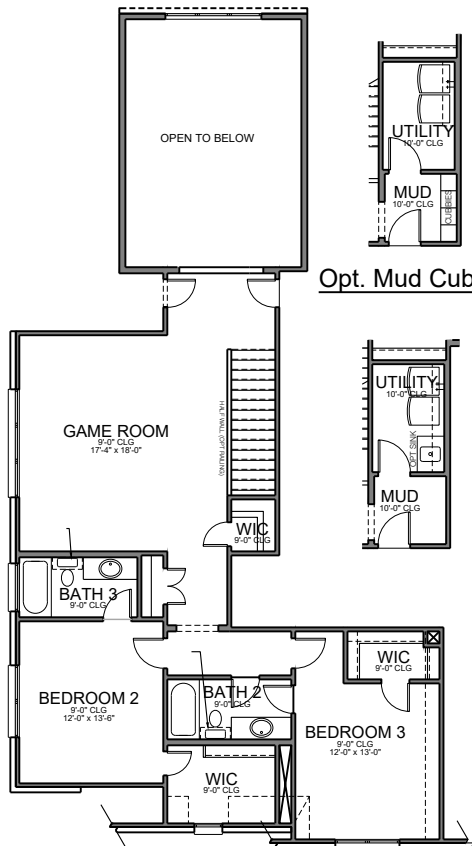

NORMANDY

Elevation L-A
(Opt. Stone)

No Planter Box or Shutters

First Floor

Second Floor

Opt. Mud Cubbies

Opt. Covered Patio

Opt. Media Room

Opt. 2nd Primary Bedroom

Opt. Primary Bath

Base Plan.....	3193 sf
Opt. Media Room.....	299 sf
Opt. 2nd Primary Bedroom.....	434 sf

Opt. Fireplace

Opt. Gourmet Kitchen

08/27/24