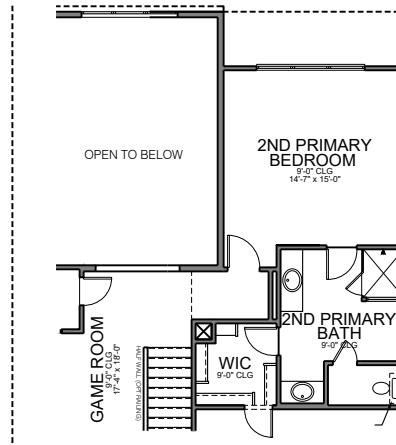

NORMANDY

Elevation L-A
(Opt. Stone)

No Planter Box or Shutters

First Floor

Second Floor

Opt. Mud Cubbies

Opt. Covered Patio

Opt. Media Room

Opt. 2nd Primary Bedroom

Opt. Primary Bath

Base Plan.....	3193 sf
Opt. Media Room.....	299 sf
Opt. 2nd Primary Bedroom.....	434 sf

Opt. Fireplace

Opt. Gourmet Kitchen

08/27/24