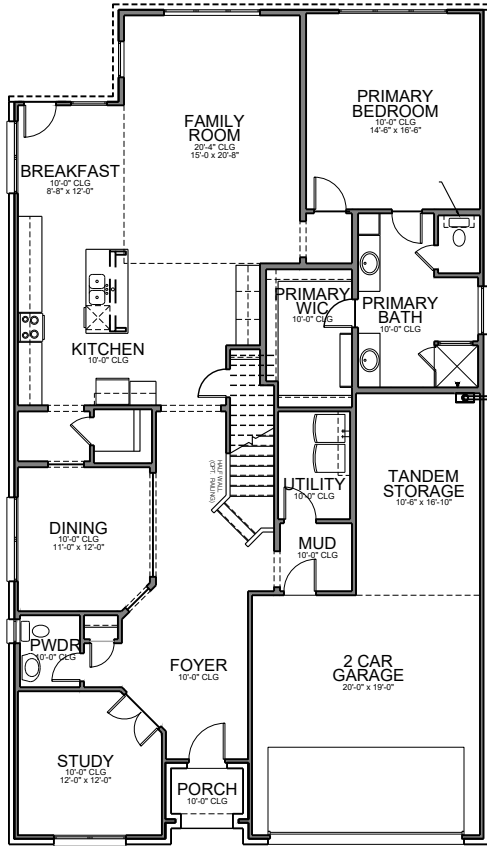

NORMANDY

Elevation L-A
(Opt. Stone)

No Planter Box or Shutters

First Floor

Second Floor

Opt. Mud Cubbies

Opt. Covered Patio

Opt. Media Room

Opt. 2nd Primary Bedroom

Opt. Primary Bath

Base Plan.....	3193 sf
Opt. Media Room.....	299 sf
Opt. 2nd Primary Bedroom.....	434 sf

Opt. Fireplace

Opt. Gourmet Kitchen

08/27/24