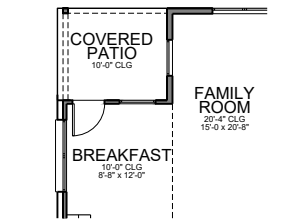

NORMANDY

Elevation L-A
(Opt. Stone)

No Planter Box or Shutters

First Floor

Second Floor

Opt. Mud Cubbies

Opt. Covered Patio

Opt. Media Room

Opt. 2nd Primary Bedroom

Opt. Primary Bath

Base Plan.....	3193 sf
Opt. Media Room.....	299 sf
Opt. 2nd Primary Bedroom.....	434 sf

Opt. Fireplace

Opt. Gourmet Kitchen

08/27/24