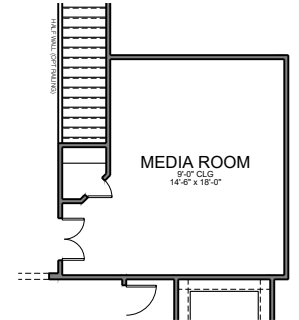

NORMANDY

Elevation L-A
(Opt. Stone)

No Planter Box or Shutters

First Floor

Second Floor

Opt. Mud Cubbies

Opt. Covered Patio

Opt. Media Room

Opt. 2nd Primary Bedroom

Opt. Primary Bath

Base Plan.....	3193 sf
Opt. Media Room.....	299 sf
Opt. 2nd Primary Bedroom.....	434 sf

Opt. Fireplace

Opt. Gourmet Kitchen

08/27/24