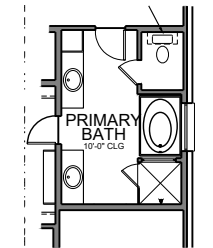

NORMANDY

Elevation L-A
(Opt. Stone)

No Planter Box or Shutters

First Floor

Second Floor

Opt. Mud Cubbies

Opt. Covered Patio

Opt. Media Room

Opt. 2nd Primary Bedroom

Opt. Primary Bath

Base Plan.....	3193 sf
Opt. Media Room.....	299 sf
Opt. 2nd Primary Bedroom.....	434 sf

Opt. Fireplace

Opt. Gourmet Kitchen

08/27/24