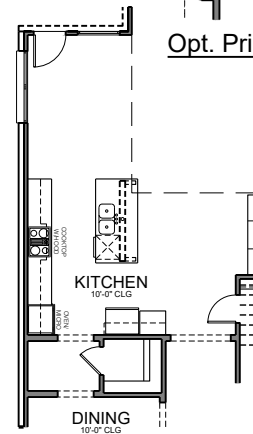

Opt. 2nd Primary Bedroom

Opt. Primary Bath

Base Plan.....	3193 sf
Opt. Media Room.....	299 sf
Opt. 2nd Primary Bedroom.....	434 sf

Opt. Fireplace

Opt. Gourmet Kitchen

08/27/24