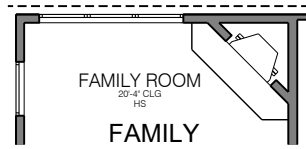

NORMANDY

Elevation L-A
(Opt. Stone)

No Planter Box or Shutters

First Floor

Second Floor

Opt. Mud Cubbies

Opt. Covered Patio

Opt. Media Room

Opt. 2nd Primary Bedroom

Opt. Primary Bath

Base Plan.....	3193 sf
Opt. Media Room.....	299 sf
Opt. 2nd Primary Bedroom.....	434 sf

Opt. Fireplace

Opt. Gourmet Kitchen

08/27/24