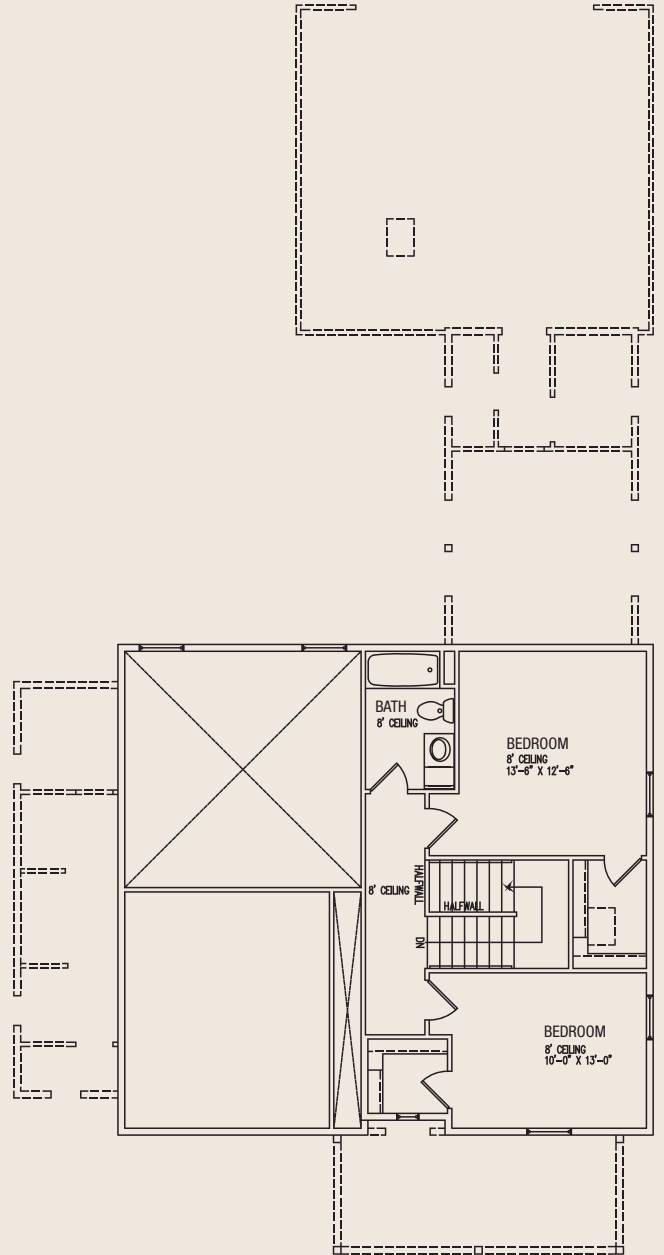

UPPER LEVEL

VIEW ELEVATION