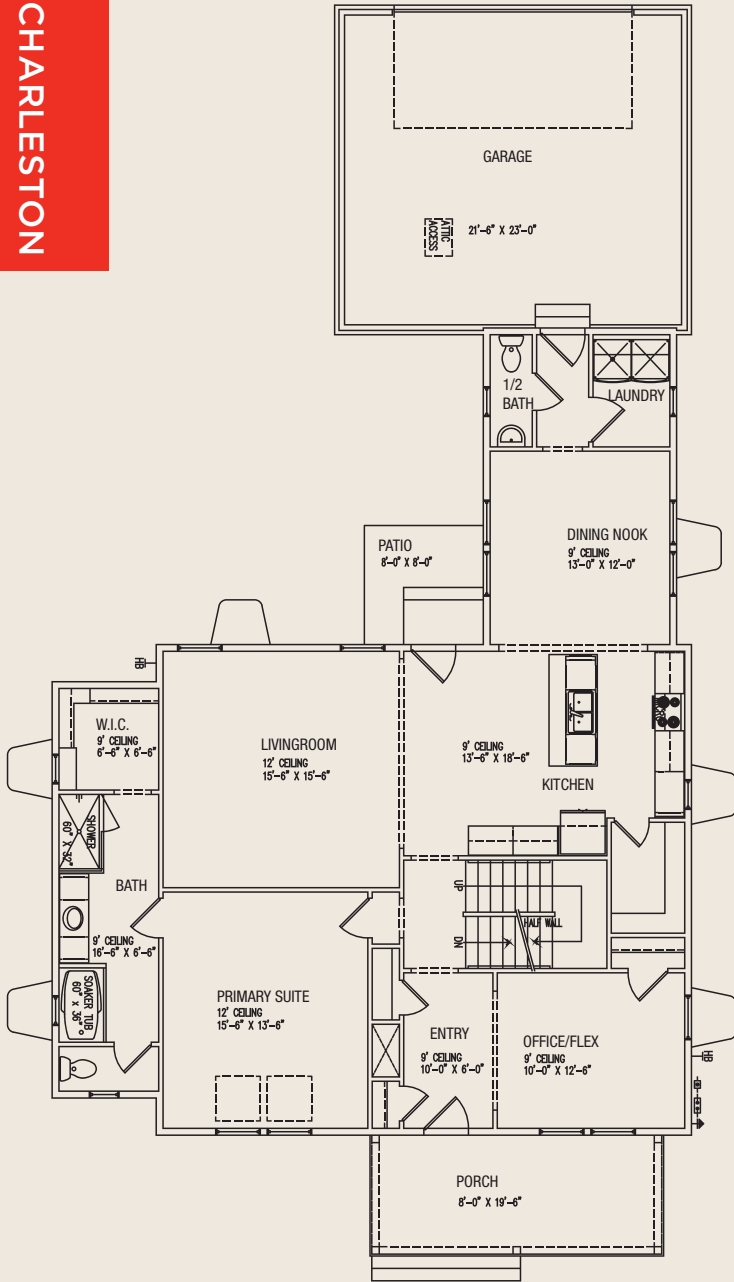

CHARLESTON

MAIN LEVEL