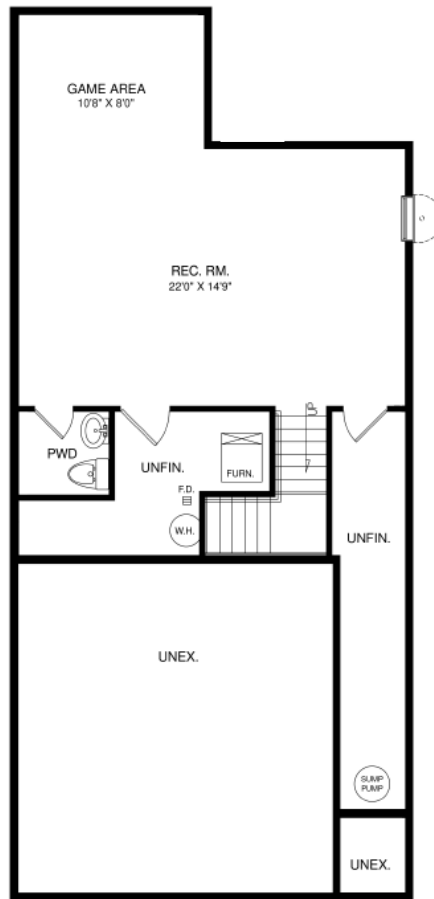

TOWNEHOME COLLECTION
THE POPLAR

at Harpers Mill

Approx. SQ. FT: 1,777
3 Bedrooms, 2.5 Baths

For more information visit www.CristoHomes.com

LOWER LEVEL

MAIN LEVEL

UPPER LEVEL

For more information visit www.CristoHomes.com