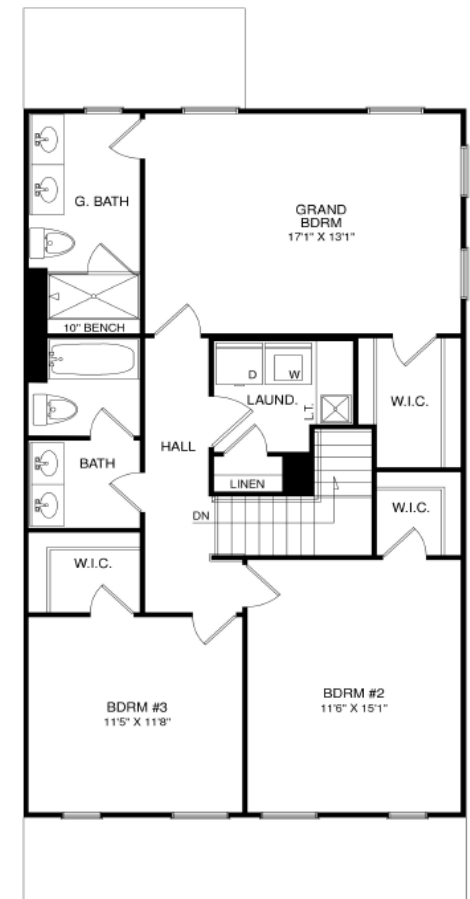

TOWNEHOME COLLECTION
THE POPLAR

at Harpers Mill

Approx. SQ. FT: 1,777
3 Bedrooms, 2.5 Baths

For more information visit www.CristoHomes.com

LOWER LEVEL

MAIN LEVEL

UPPER LEVEL

For more information visit www.CristoHomes.com