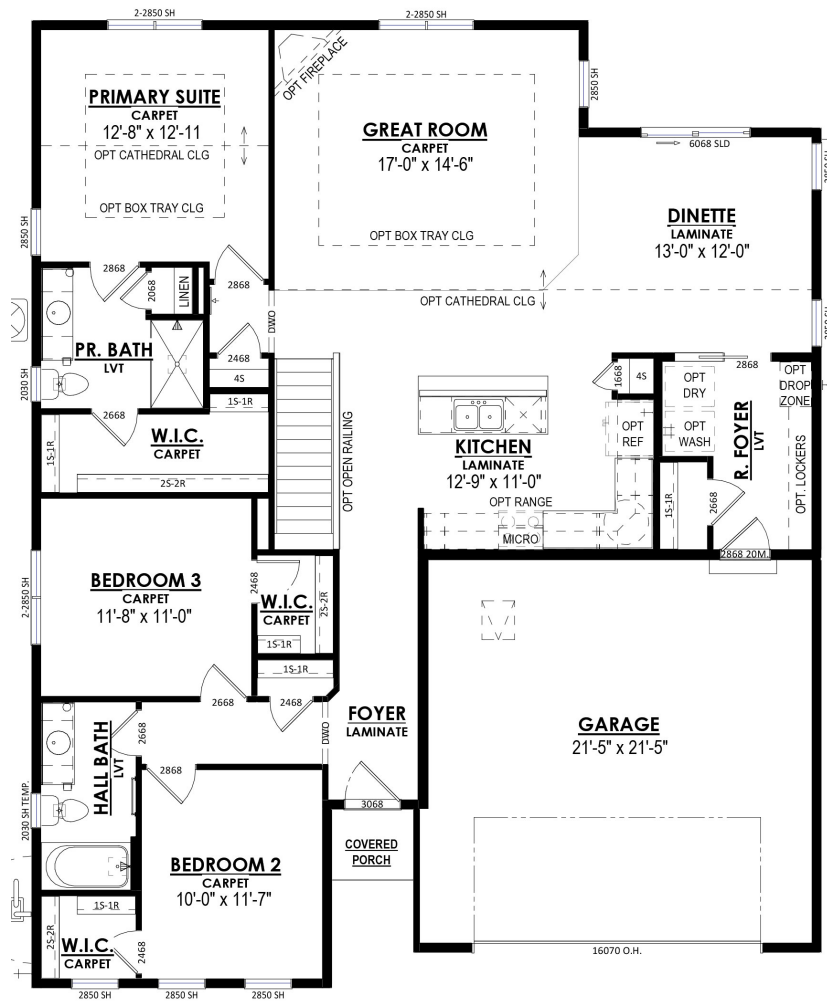

# THE SIENA

1,717 SQ. FT.  
3 BED | 2 BATH

Country Cottage

English Cottage Elevation

Craftsman Elevation

Classic Elevation

# THE SIENA

1,717 SQ. FT.  
3 BED | 2 BATH