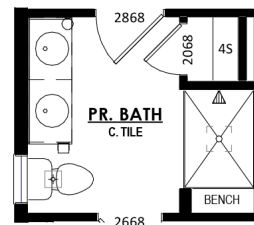

# THE SIENA

1,717 SQ. FT.  
3 BED | 2 BATH

## Predesigned Options:

2.5 Car Garage

3 Car Garage

Luxury Primary Bath

Renderings may be shown with optional features such as stone and other details. Products shown as life-like as possible. We cannot guarantee the color seen portrays the true color of the product. Copyright 2023 Harbor Homes Inc. Updated 1/15/24