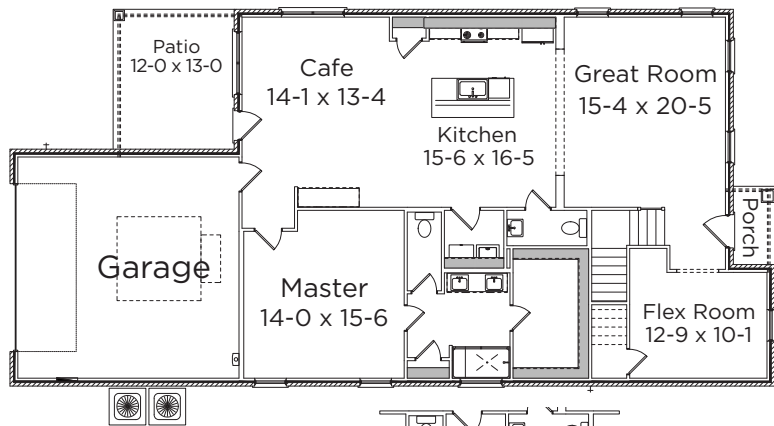

THE CHAMBERLAIN

BOARDWALK SERIES

First Floor

Optional Serenity Bath

Second Floor

SQFT 2,959

Optional 3rd Bath / Princess Suite