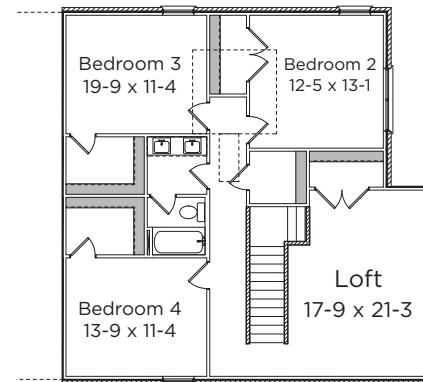

THE CHAMBERLAIN

BOARDWALK SERIES

First Floor

Optional Serenity Bath

Second Floor

SQFT 2,959

Optional 3rd Bath / Princess Suite