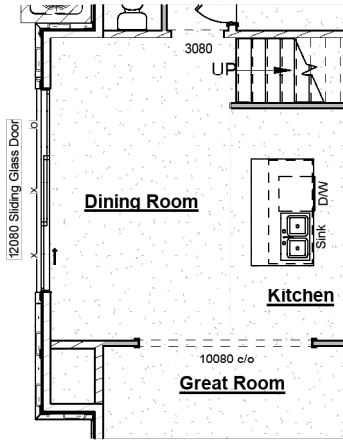

the Roosevelt

...

Plan Options

12ft Sliding Glass Door

-Adds 12ft sliding glass door & omits (3) 3'-0" x 6'-0" windows from Dining Room

Laundry Room Sink

-Includes stainless sink with 30" base cabinet, cabinet hardware & countertop
-Cabinet base and countertop can be replaced with a freestanding utility sink
-Does not include stacking kit for washer & dryer