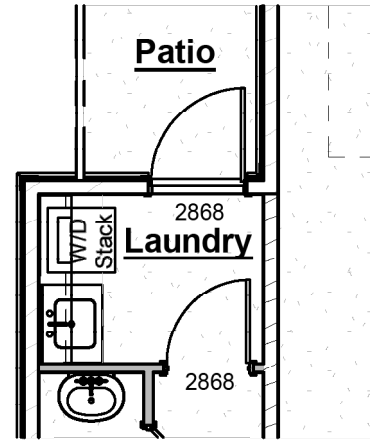

the Roosevelt

...

Plan Options

12ft Sliding Glass Door

-Adds 12ft sliding glass door & omits (3) 3'-0" x 6'-0" windows from Dining Room

Laundry Room Sink

-Includes stainless sink with 30" base cabinet, cabinet hardware & countertop
-Cabinet base and countertop can be replaced with a freestanding utility sink
-Does not include stacking kit for washer & dryer