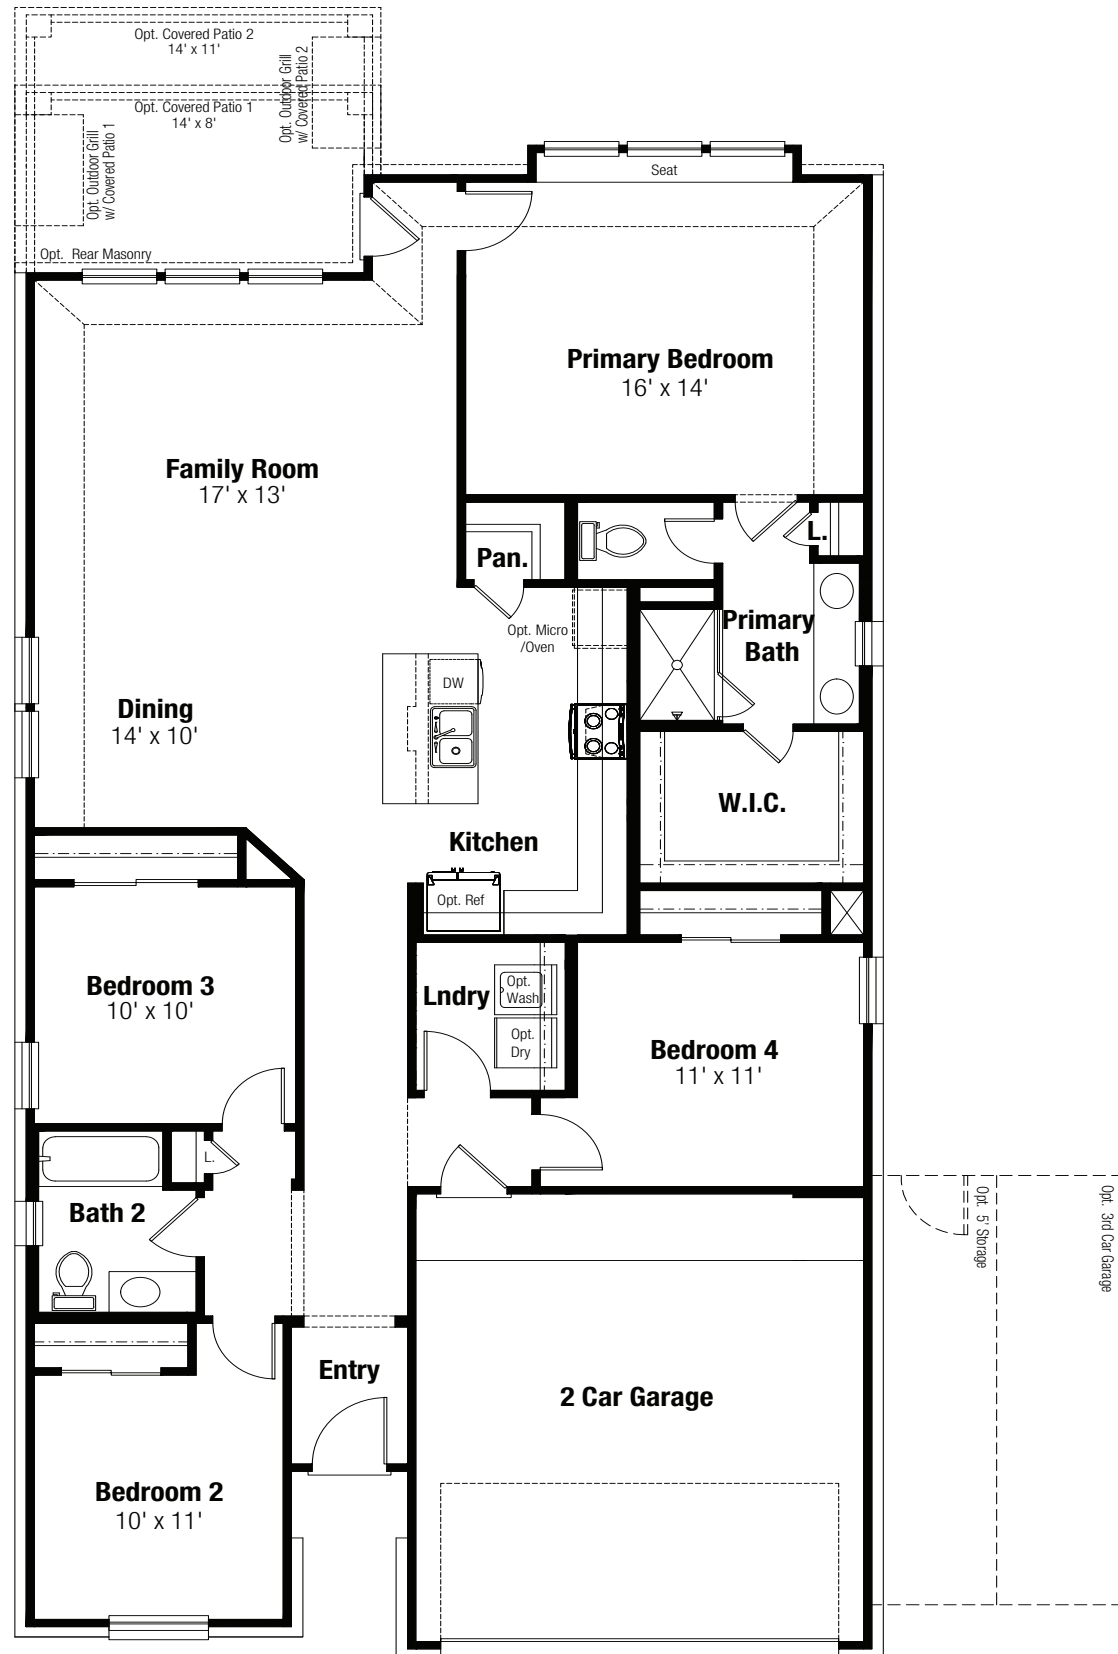

*Lanport - L35C - Crossvine*

1A

3A

Master Bath Walk-In Option

Master Bath Tub/Shower Option