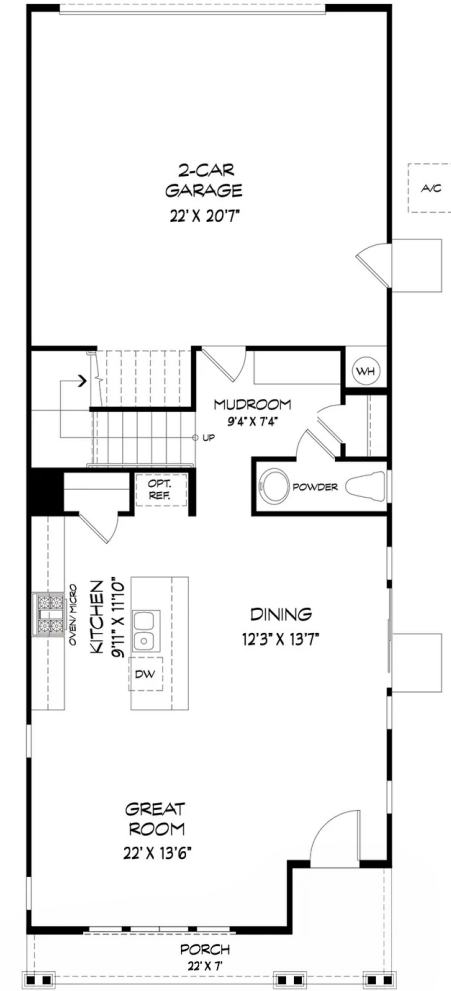

FIRST FLOOR