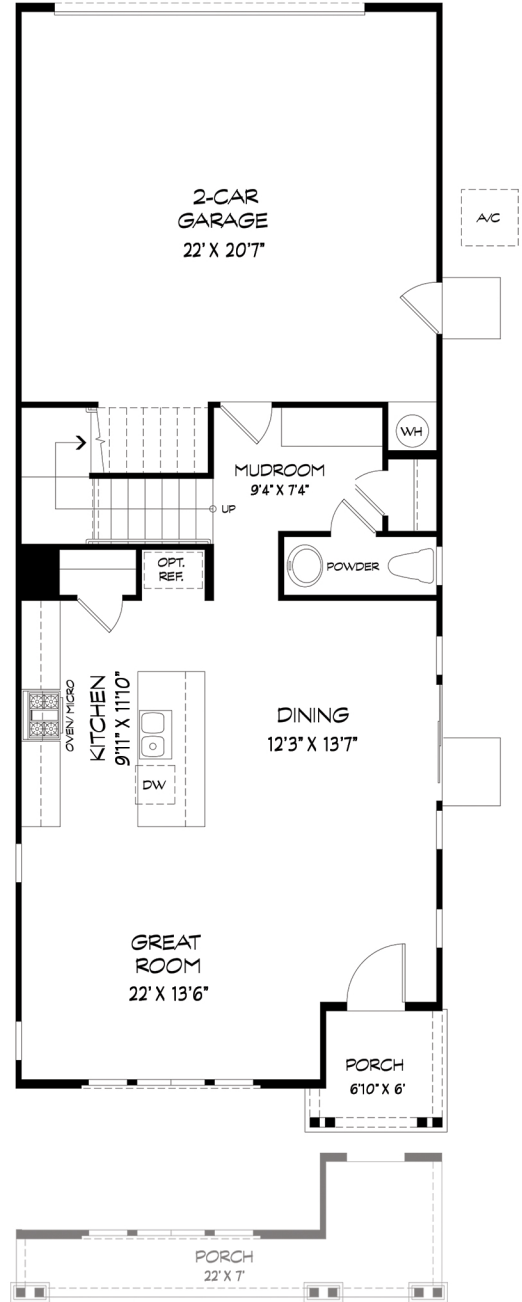

FARMHOUSE  
COLOR SCHEME 3

CRAFTSMAN  
COLOR SCHEME 9

1,869 SQ FT

3 BEDROOMS

2.5 BATHROOMS

2-CAR GARAGE

TWO-STORIES

**PLAN 2** offers 1,869 sq. ft. of stylish living with Farmhouse and Craftsman elevations. The open-concept main floor features a spacious kitchen, great room, and dining area, plus a mudroom and powder bath. Upstairs includes a versatile loft, laundry room, and two secondary bedrooms. The private primary suite boasts a large walk-in closet and spa-inspired bath. Located in the heart of Windsor, this home blends comfort, function, and the best of Sonoma County living. Thoughtful details and high-end finishes deliver the quality you expect from Ryder Homes.

## SECOND FLOOR

## FIRST FLOOR

## CRAFTSMAN PORCH LAYOUT

1,869 SQ FT

3 BEDROOMS

2.5 BATHROOMS

2-CAR GARAGE

TWO-STORIES