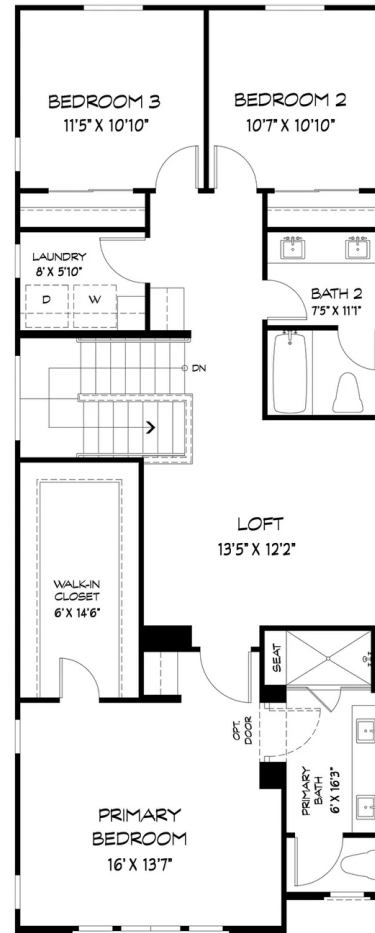

## SECOND FLOOR

## FIRST FLOOR

# ARCHITECTURAL FLOOR PLAN

- 1 1,869 SQ. FT TWO STORY FLOORPLAN
- 2 OPEN CONCEPT GREAT ROOM DESIGN
- 3 DEDICATED DINING AREA
- 4 MODERN KITCHEN WITH LARGE CENTER ISLAND
- 5 MAIN LEVEL POWDER BATH
- 6 ATTACHED 2-CAR GARAGE
- 7 UPSTAIRS LOFT FOR FLEXIBLE USE
- 8 TWO SECONDARY BEDROOMS UPSTAIRS
- 9 FULL BATH FOR SECONDARY BEDROOMS
- 10 PRIVATE PRIMARY SUITE
- 11 WALK-IN CLOSET IN PRIMARY SUITE
- 12 DUAL VANITIES IN PRIMARY BATH
- 13 FUNCTIONAL LAYOUT WITH FLEXIBLE LIVING OPTIONS