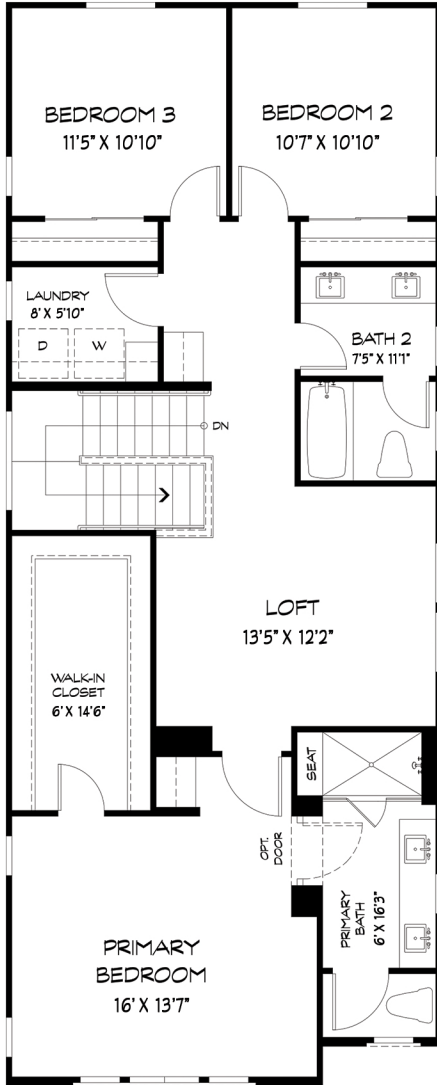

FARMHOUSE  
COLOR SCHEME 3

CRAFTSMAN  
COLOR SCHEME 9

1,869 SQ FT

3 BEDROOMS

2.5 BATHROOMS

2-CAR GARAGE

TWO-STORIES

**PLAN 2** offers 1,869 sq. ft. of stylish living with Farmhouse and Craftsman elevations. The open-concept main floor features a spacious kitchen, great room, and dining area, plus a mudroom and powder bath. Upstairs includes a versatile loft, laundry room, and two secondary bedrooms. The private primary suite boasts a large walk-in closet and spa-inspired bath. Located in the heart of Windsor, this home blends comfort, function, and the best of Sonoma County living. Thoughtful details and high-end finishes deliver the quality you expect from Ryder Homes.

## SECOND FLOOR

## FIRST FLOOR

# ARCHITECTURAL FLOOR PLAN

- 1 1,869 SQ. FT TWO STORY FLOORPLAN
- 2 OPEN CONCEPT GREAT ROOM DESIGN
- 3 DEDICATED DINING AREA
- 4 MODERN KITCHEN WITH LARGE CENTER ISLAND
- 5 MAIN LEVEL POWDER BATH
- 6 ATTACHED 2-CAR GARAGE
- 7 UPSTAIRS LOFT FOR FLEXIBLE USE
- 8 TWO SECONDARY BEDROOMS UPSTAIRS
- 9 FULL BATH FOR SECONDARY BEDROOMS
- 10 PRIVATE PRIMARY SUITE
- 11 WALK-IN CLOSET IN PRIMARY SUITE
- 12 DUAL VANITIES IN PRIMARY BATH
- 13 FUNCTIONAL LAYOUT WITH FLEXIBLE LIVING OPTIONS