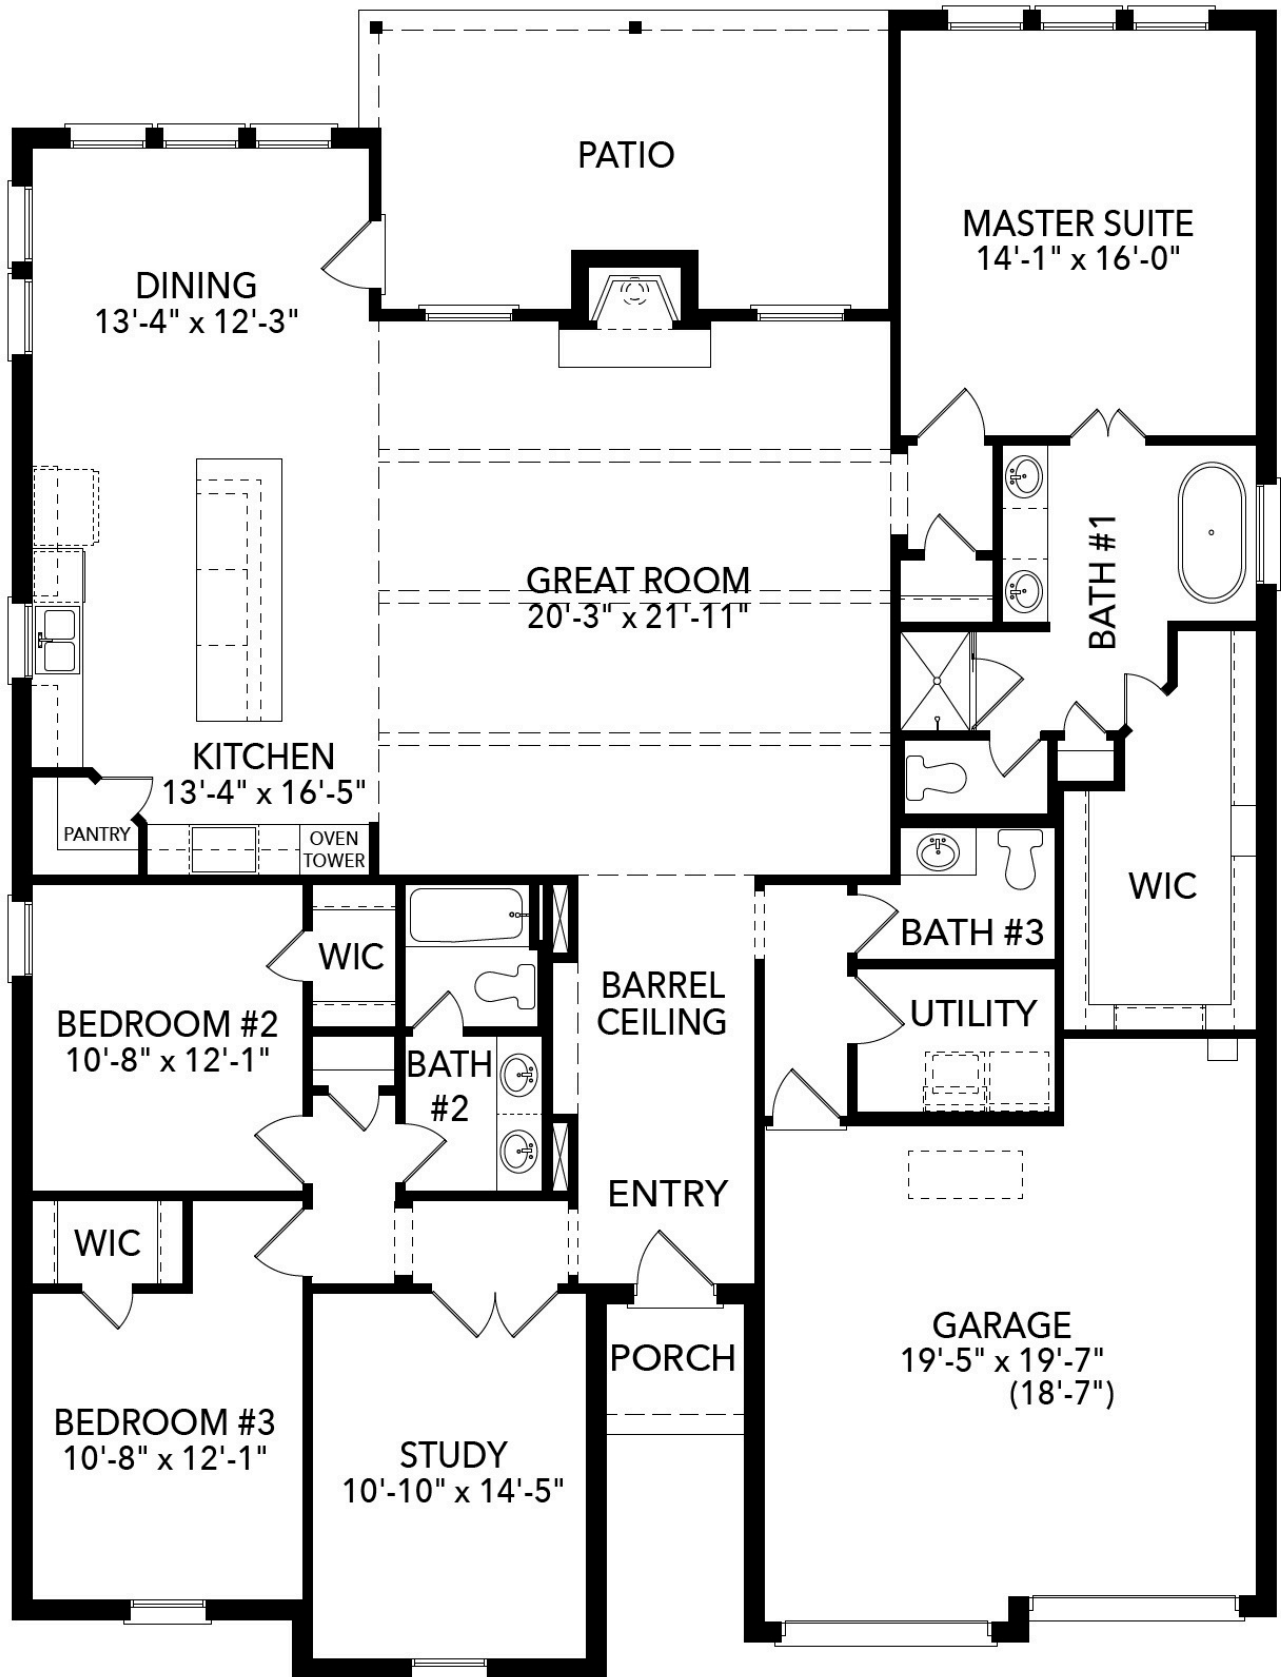

First Floor