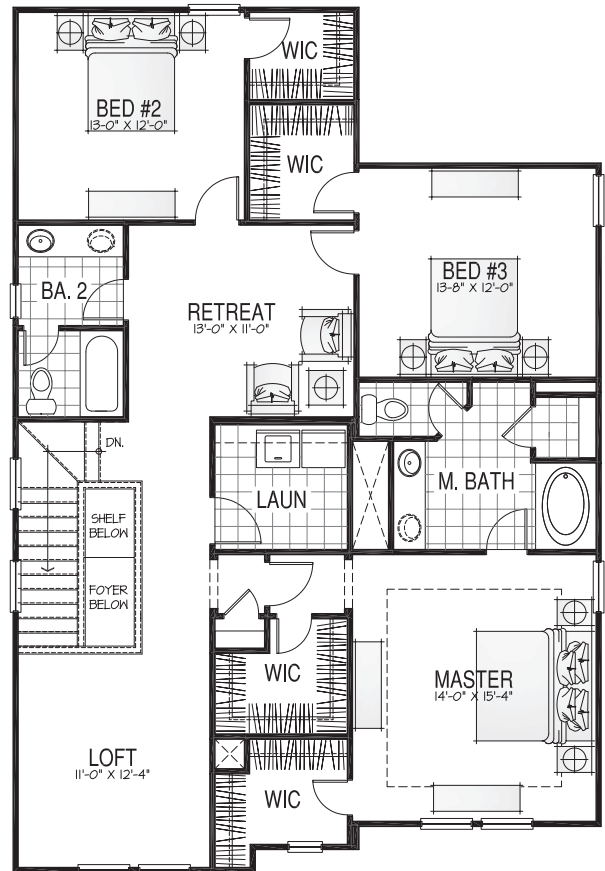

HUNTER QUINN
— HOMES —

THE FLORENCE

Craftsman

2577 Sq. Ft.
3-4 Bedrooms
2.5 Baths

Lowcountry I

Lowcountry II

THE FLORENCE

First Floor

Second Floor

Master Bath Options

Optional Bedroom