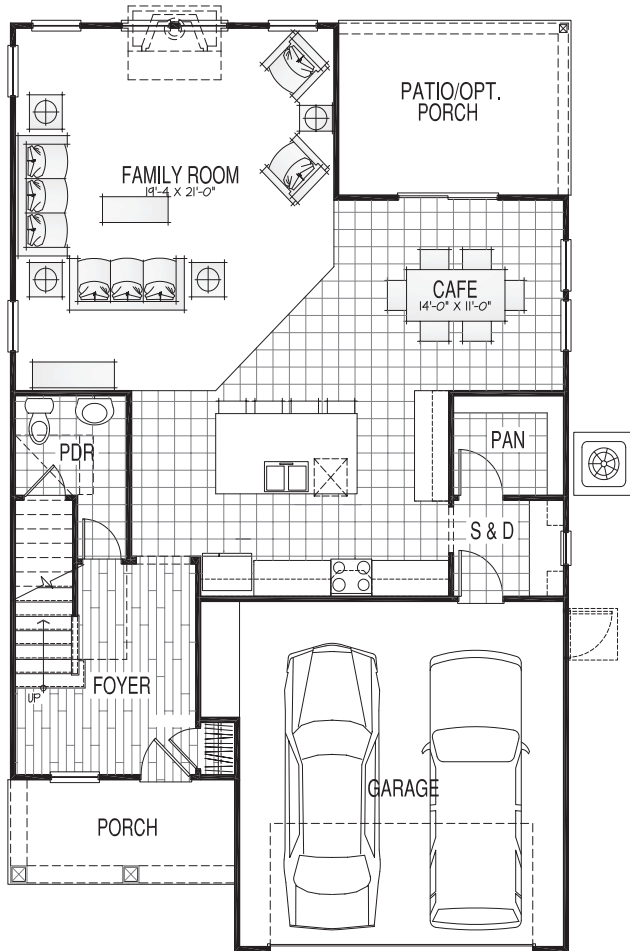

HUNTER QUINN
— HOMES —

THE FLORENCE

Craftsman

2577 Sq. Ft.
3-4 Bedrooms
2.5 Baths

Lowcountry I

Lowcountry II

THE FLORENCE

First Floor

Second Floor

Master Bath Options

Optional Bedroom