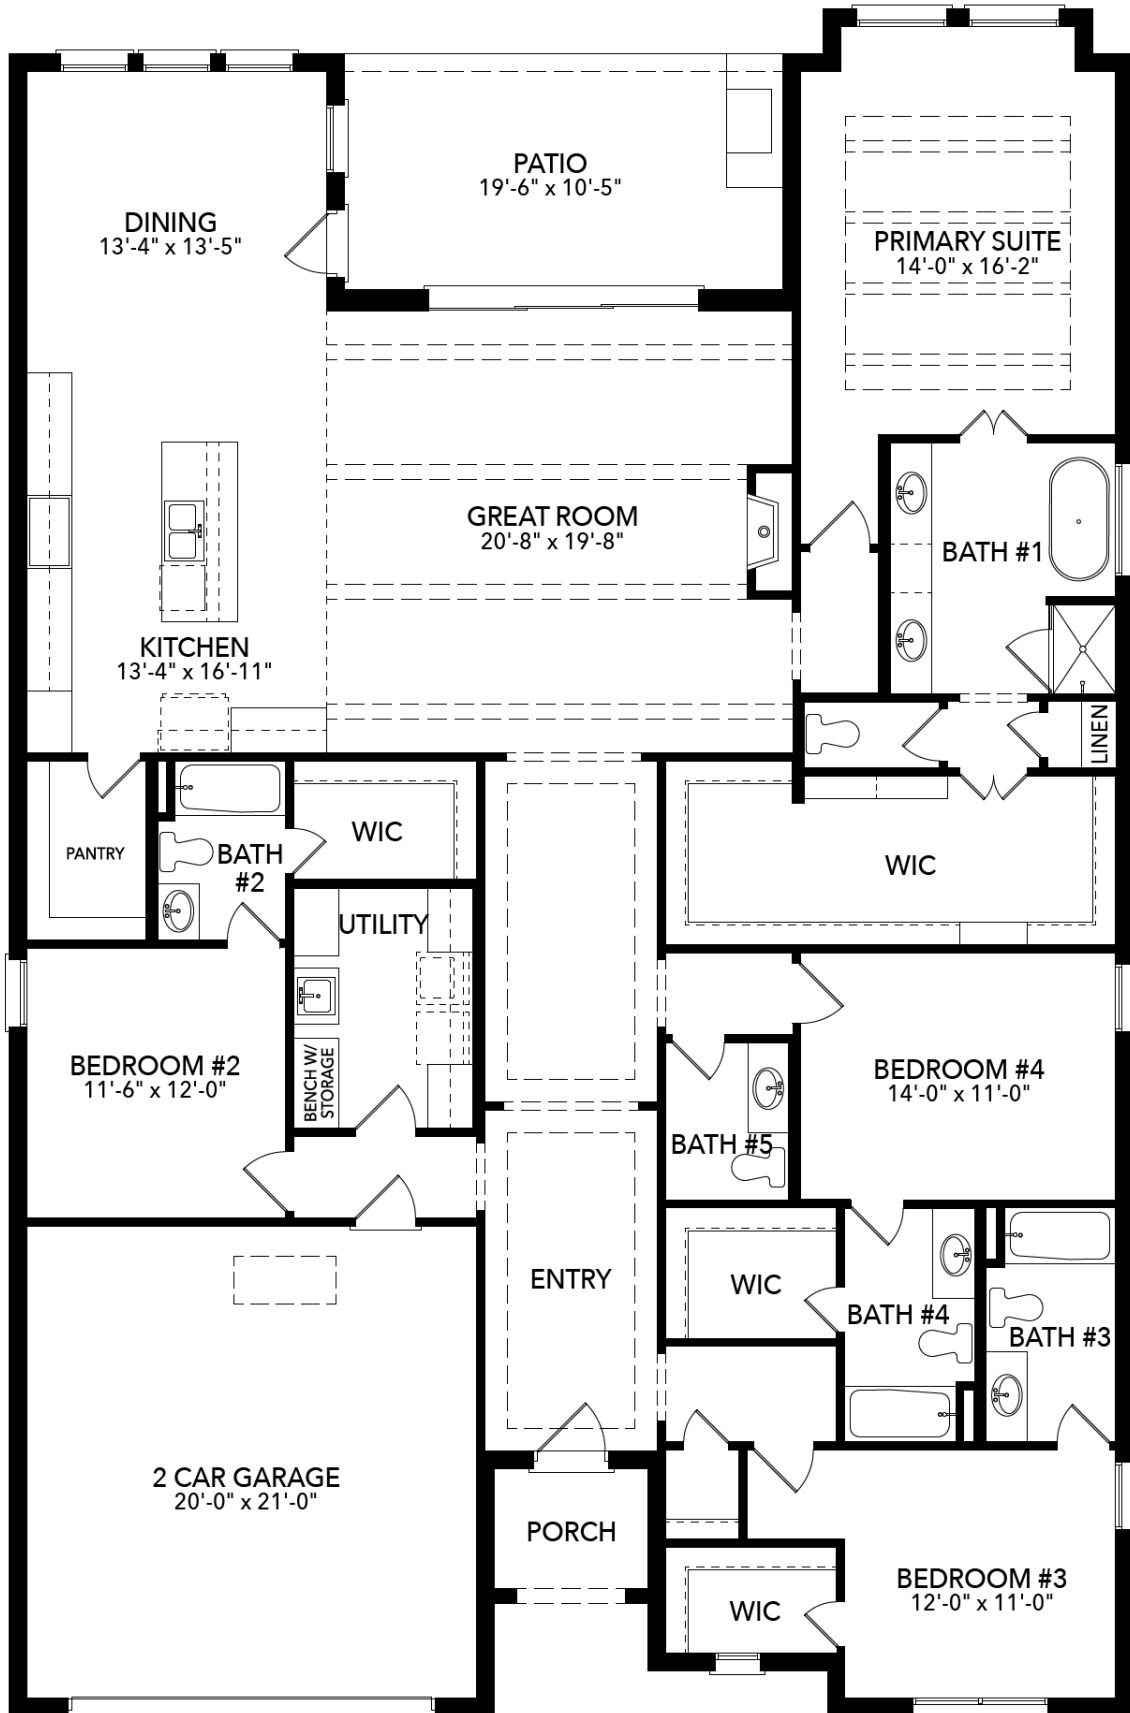

First Floor