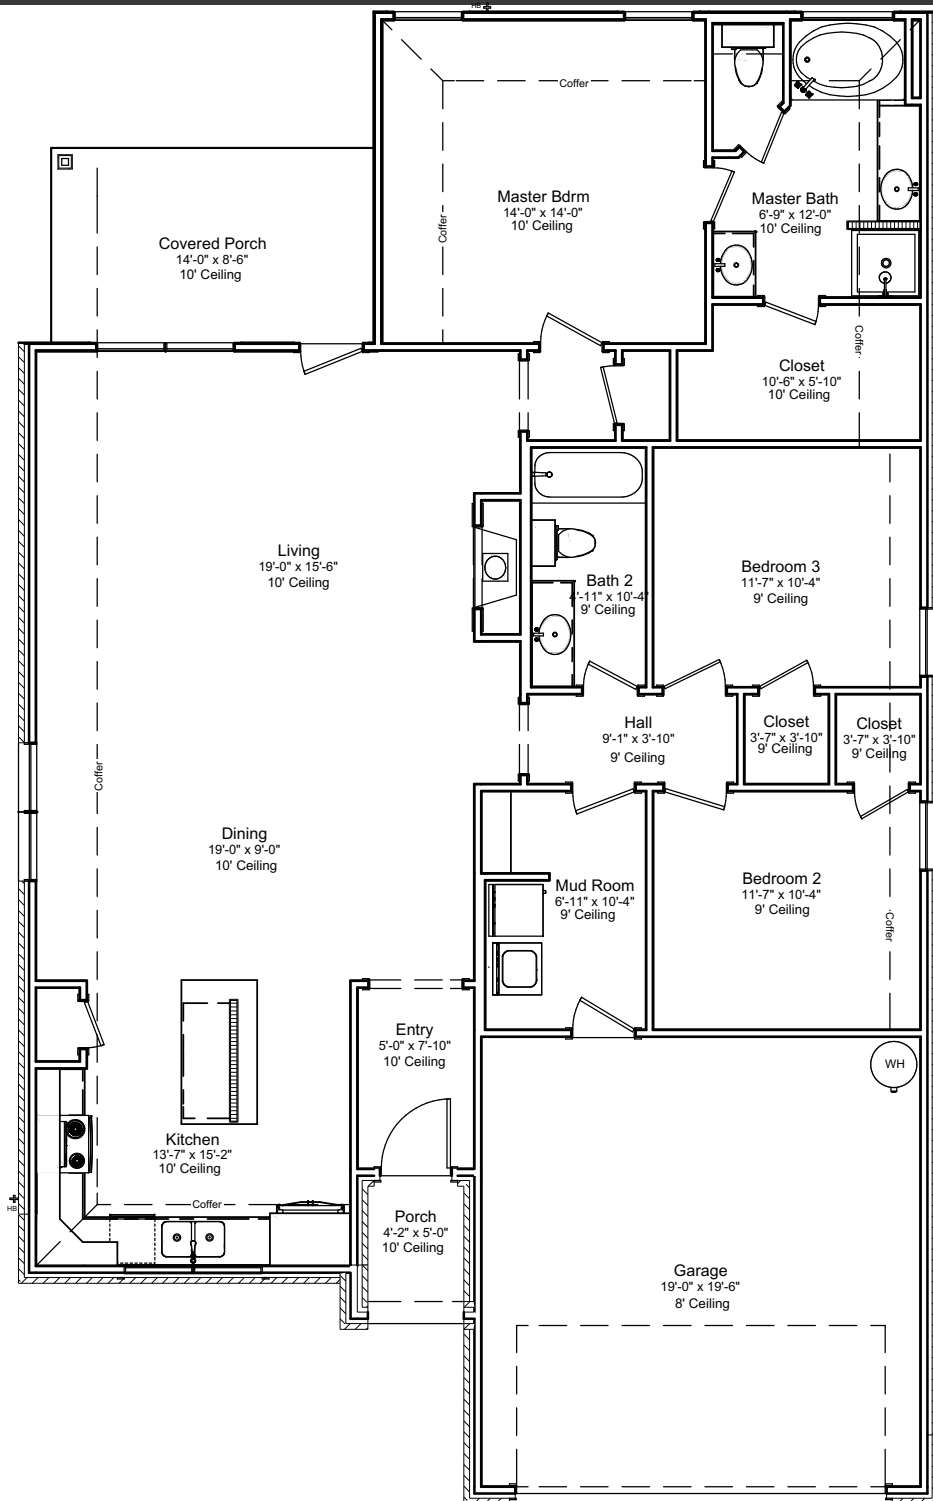

THE ROSE - PREMIERE SERIES

Elevation A

Elevation B
Upgrade 1*

Elevation C
Upgrade 2*

1750 SF | 3 Bedrooms | 2 Bathrooms | Mudroom

THE ROSE - PREMIERE SERIES

1750 SF | 3 Bedrooms | 2 Bathrooms | Mudroom