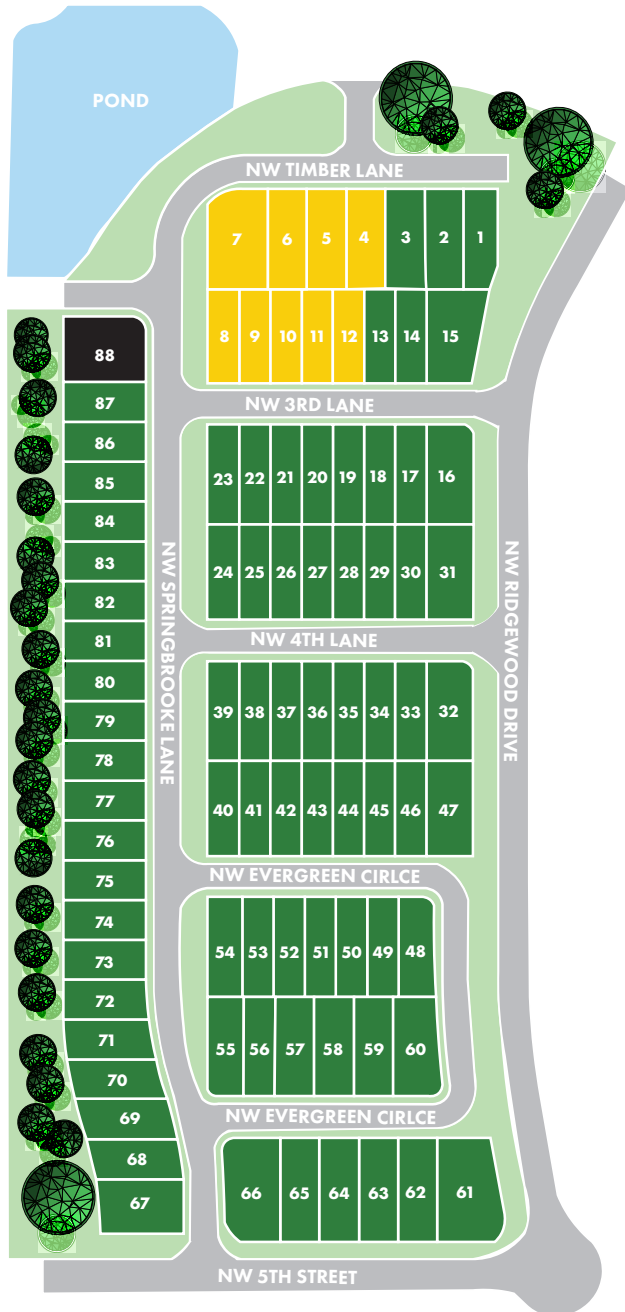

HOPE TIMBER VILLAS GRIMES, IOWA

MINUTES TO DRIVE

DALLAS CENTER GRIMES HS	2
HY-VEE MULTIPLEX	7
HY-VEE	7
JORDAN CREEK	21
COURT AVE DOWNTOWN	23
AIRPORT	28

**FOR MORE INFO ON
HOPE TIMBER VILLAS...**

SCAN ME

AVAILABLE HOMES

EASTHAM

SLAB ON GRADE

COMING SOON

1449 NW TIMBER LANE
\$328,000 - LOT 4

EASTHAM IV

SLAB ON GRADE

COMING SOON

1435 NW TIMBER LANE
\$335,000 - LOT 5

EASTHAM

SLAB ON GRADE

COMING SOON

1421 NW TIMBER LANE
\$328,000 - LOT 6

EASTHAM IV

COMING SOON

1407 NW TIMBER LANE
\$351,000 - LOT 7

AVA

SLAB ON GRADE

COMING SOON

1422 NW 3RD LANE
\$312,000 - LOT 10

BAILEY

COMING SOON

1432 NW 3RD LANE
\$318,000 - LOT 11

CALI

COMING SOON