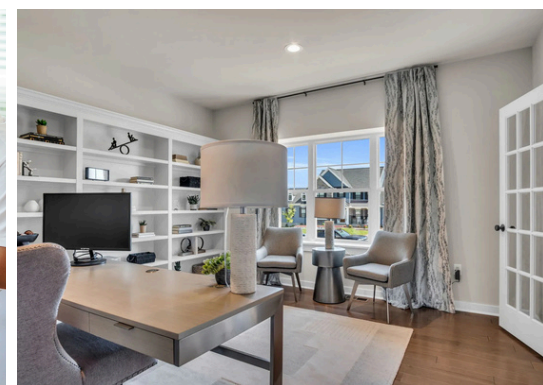

# WELCOME TO FORGEDALE CROSSING

CARLISLE, PA

FINAL PHASE!

*Built For The Way You Live.*  
garmanbuilders.com  
717-733-4383

**Garman**  
BUILDERS

STARTING PRICE:  
\$440S

## FORGEDALE CROSSING

Welcome to Forgedale Crossing, a beautiful single-family community offering larger lots with serene views of the North and South Mountains.

Forgedale Crossing offers premium homesites with a high-quality product at an attainable price and a lower tax rate. The community features 20 floor plans including dual suite and first-floor living suite options.