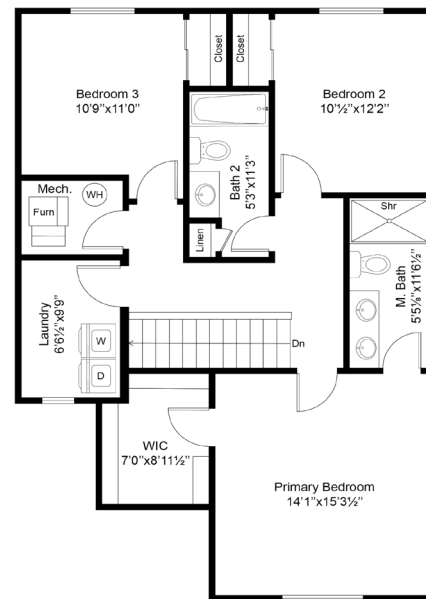

TOWNHOME FEATURES

- Appliances Included
- 9' Ceilings
- Quartz Countertops
- Pantry
- 2nd Level Laundry

- SITE AVAILABLE
- SOLD/UNDER CONTRACT
- MARKET HOME AVAILABLE
- MODEL HOME

FOR MORE INFORMATION - P: 515-216-1015 | E: INFO@DESTINYHOMESUSA.COM

BUYDESTINYHOMES.COM

HYPERION PLAN

3 BEDS | 2.5 BATHS | 2 CAR | 1500 SQ FT

FOR MORE INFORMATION - P: 515-216-1015 | E: INFO@DESTINYHOMESUSA.COM

BUYDESTINYHOMES.COM