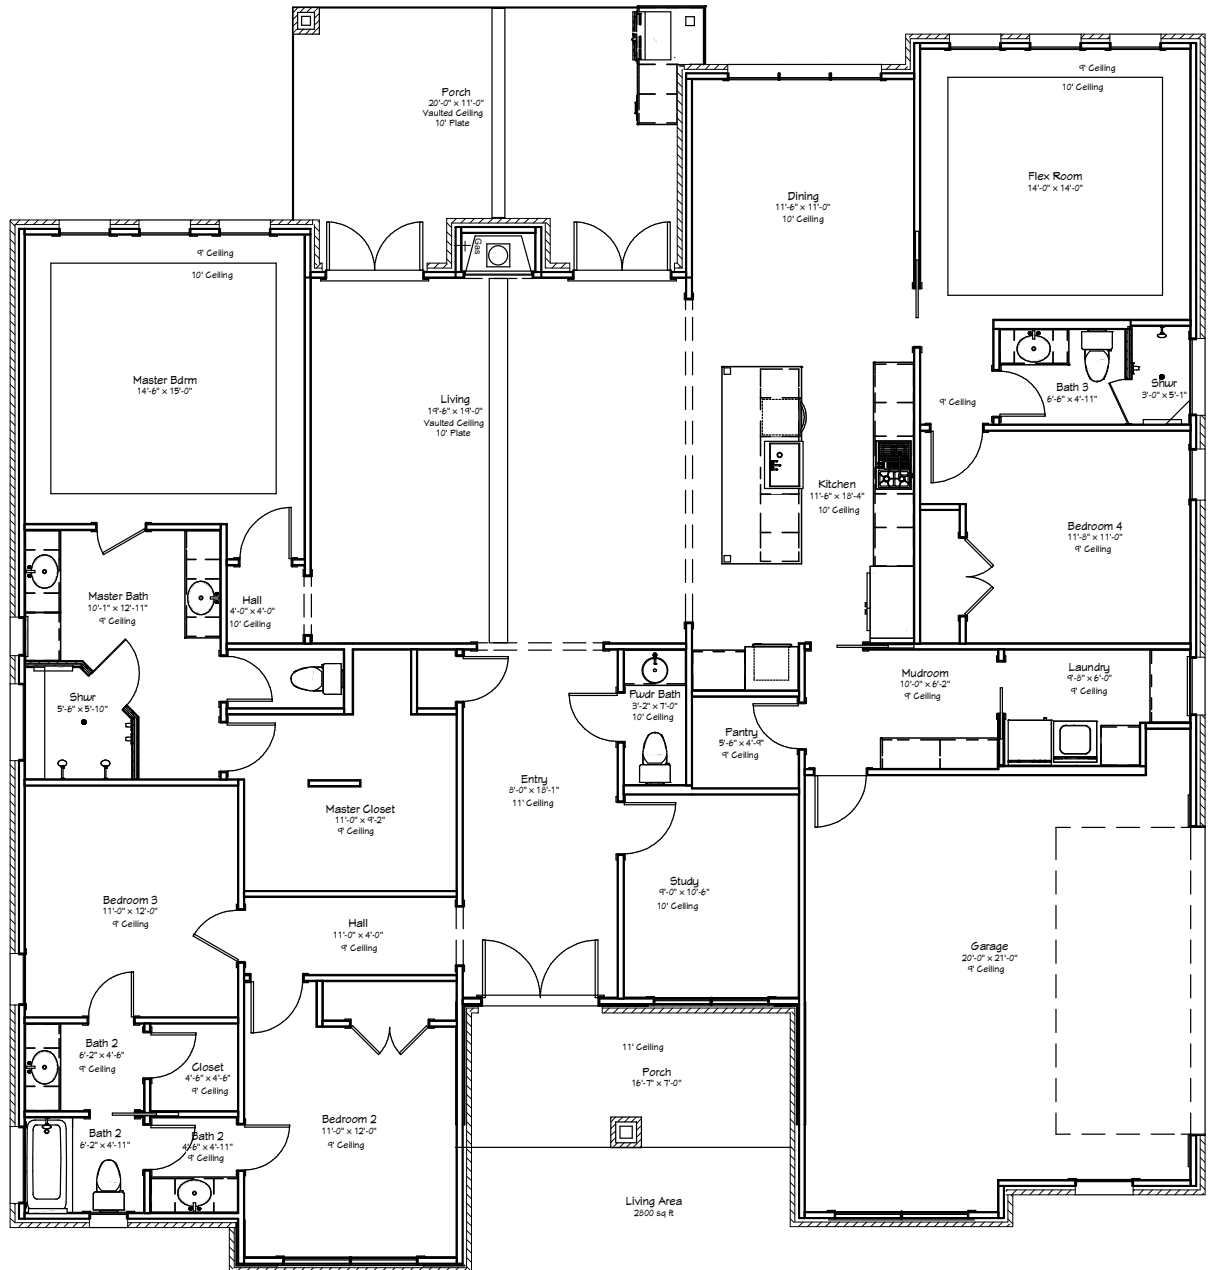

REECE HOMES

6923 ELLEHUE LANE

HARVEST MEADOWS NEIGHBORHOOD

4 BDRM | 3 1/2 BATH | 2800 SF

Introducing The “Sophie” to Harvest Meadows! The beautifully designed open concept living area is the perfect place to entertain. With double doors on each side of the fireplace opening out to the covered patio, this home is fully functional for any family.

The “Sophie” features a flex room, study, and Reece Homes’ signature mudroom. A beautiful kitchen with a large island and separate dining area all expand the feel of this plan. A restful master suite featuring a walk-in shower and garden tub and lovely custom finish out the home.

6923 ELLEHUE LANE

4 BDRM | 3 1/2 BATH | 2800 SF

Built the way we live | At Reece Homes we take great care in personalizing every home to meet each family right where they are. Truly unique, the Reece Homes building experience provides in house drafting, personalized design assistance, and constant communication throughout construction.