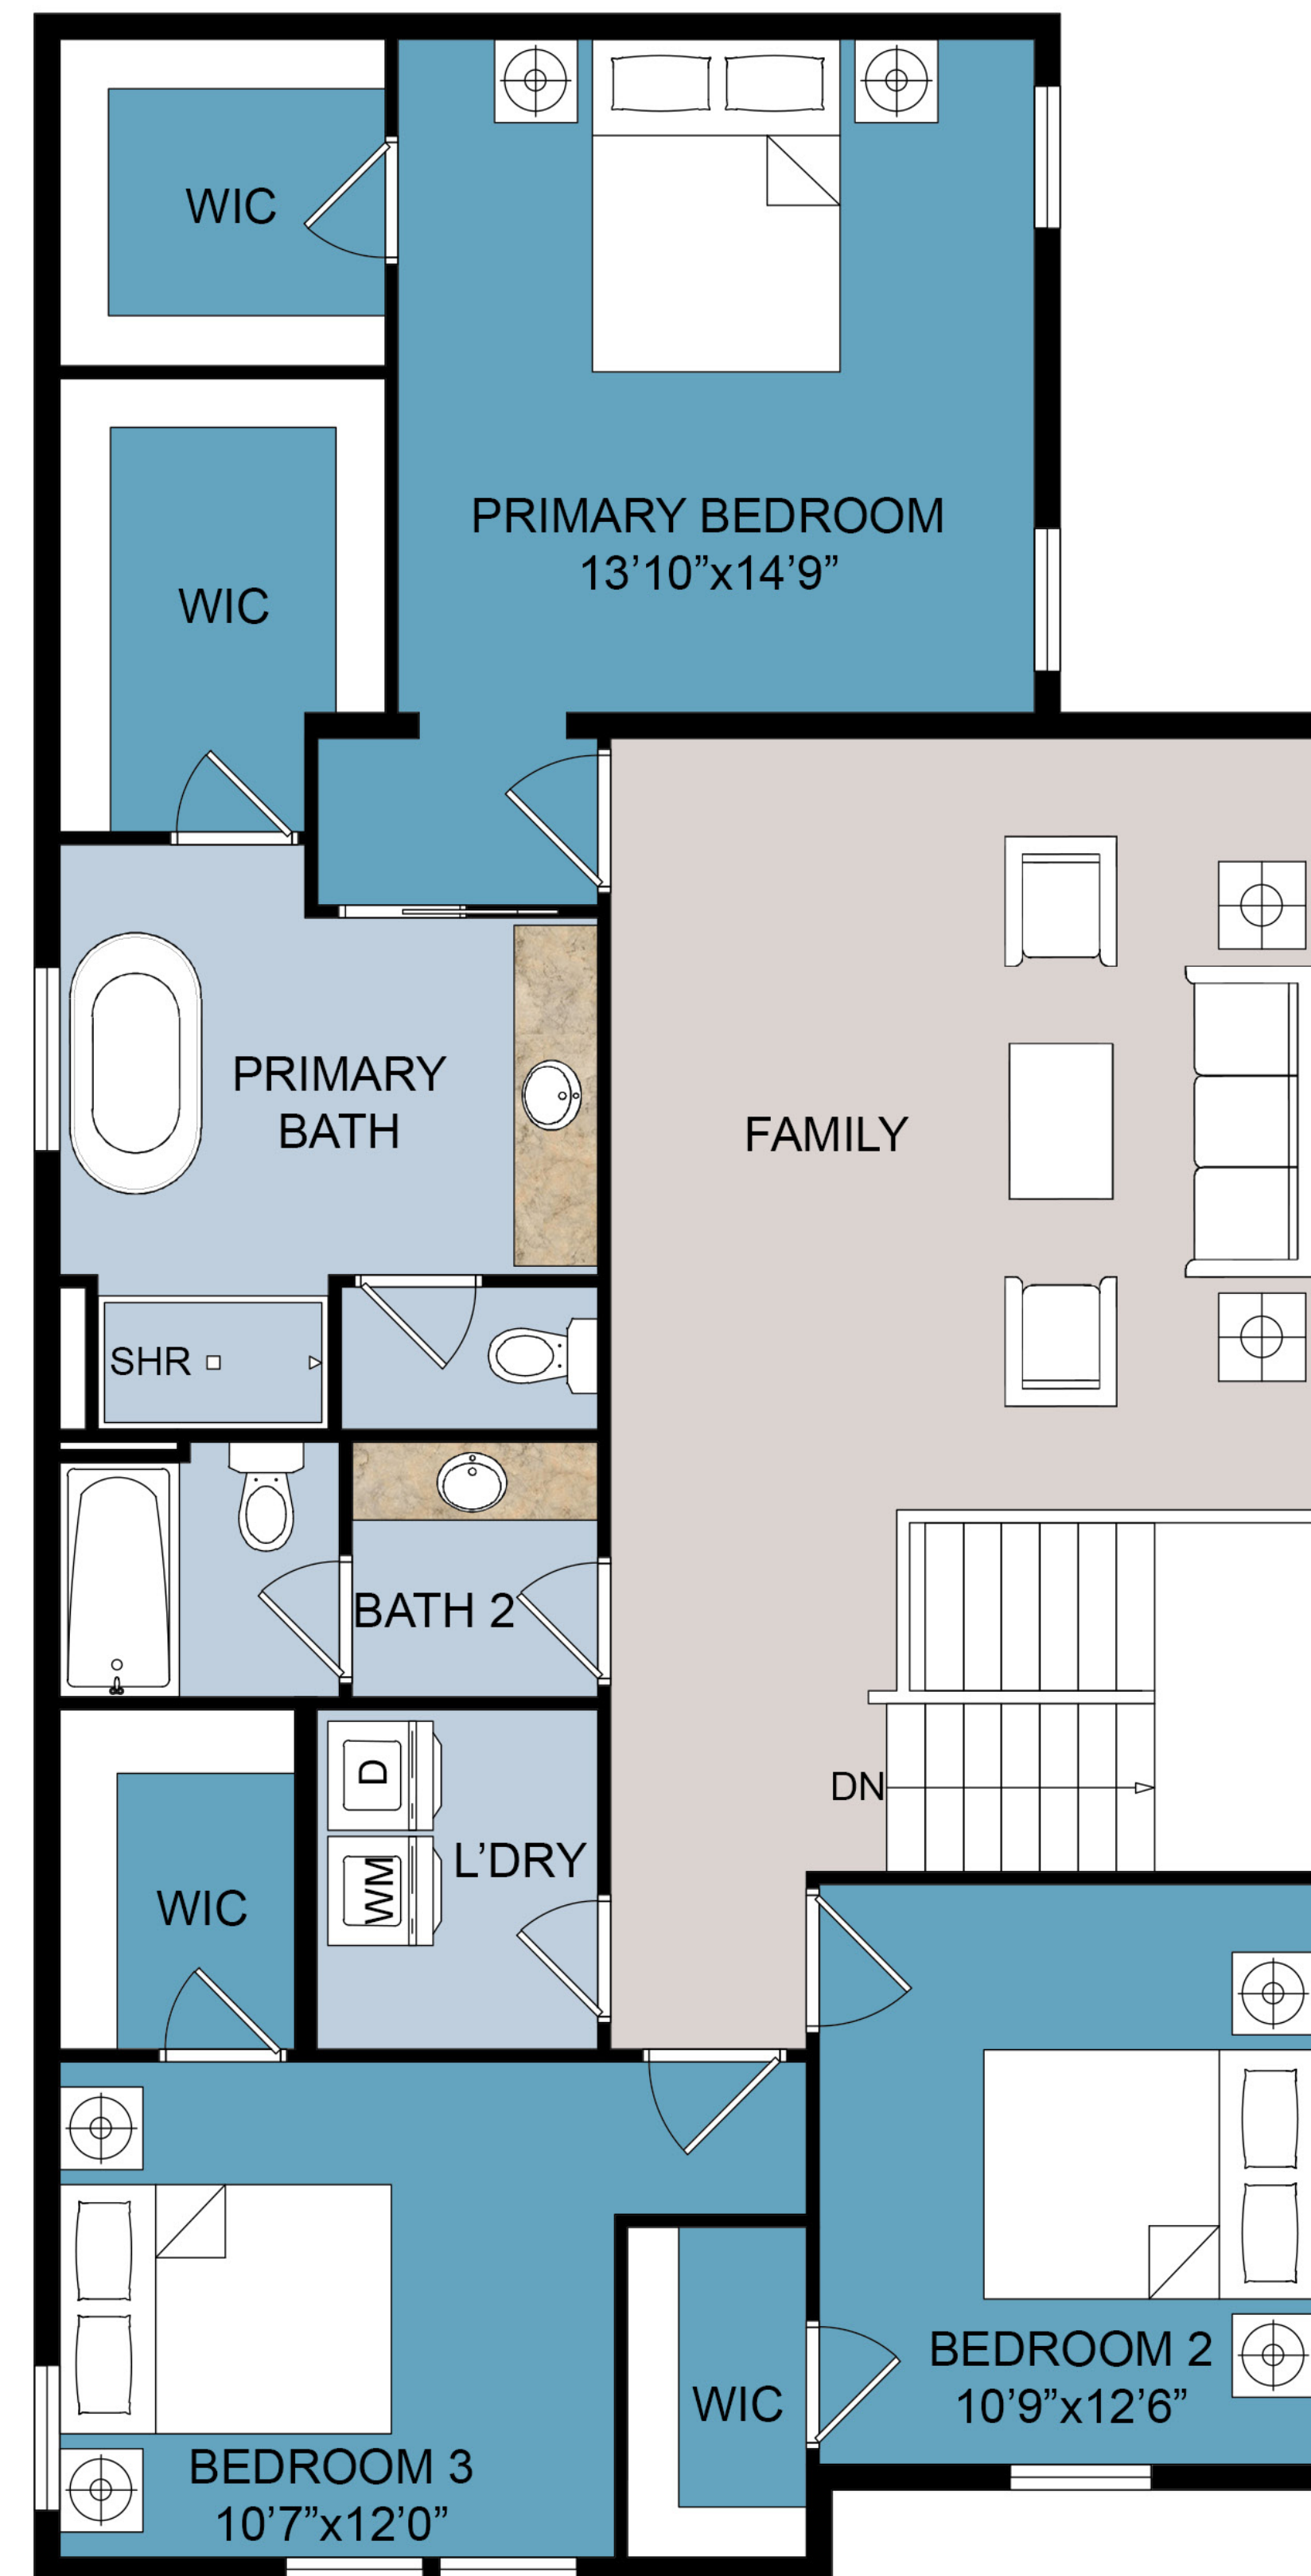

FIRST FLOOR PLAN

SECOND FLOOR PLAN

# The Snowcrest Floor Plan

+ UPSTAIRS FAMILY ROOM

First Floor (Above Grade)	1,098.00 Sq.Ft.
Second Floor (Above Grade)	1,428.00 Sq.Ft.
<b>Total</b>	<b>2,526.00 Sq.Ft.</b>