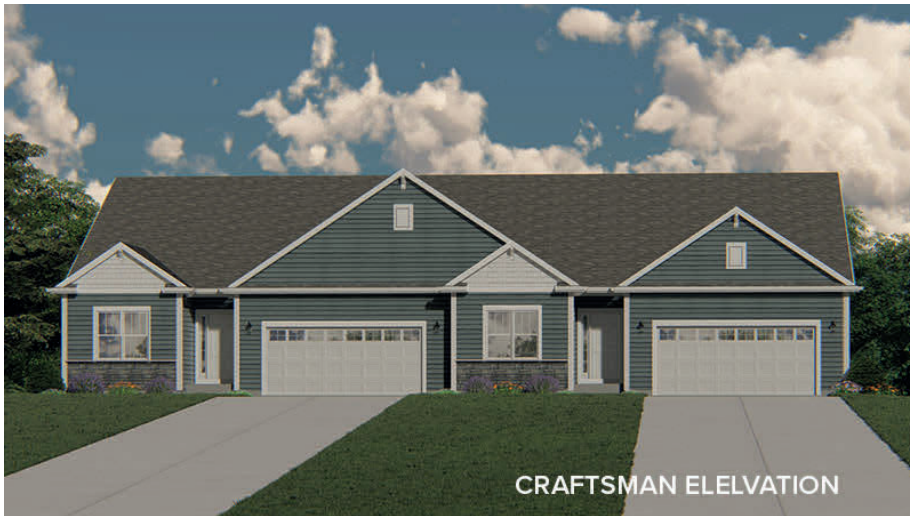

**HALEN**  
HOMES

414-219-0740 | HalenHomes.com

# THE CHARLOTTE

1,558 SF | Style: Condominium | 2 Bedrooms | 2 Bathrooms

*The Glen*  
at Park Circle

Renderings and floor plans are the artist's conception. Details and dimensions may vary from actual plans. Halen Homes reserves the right to modify or change plans without notice.