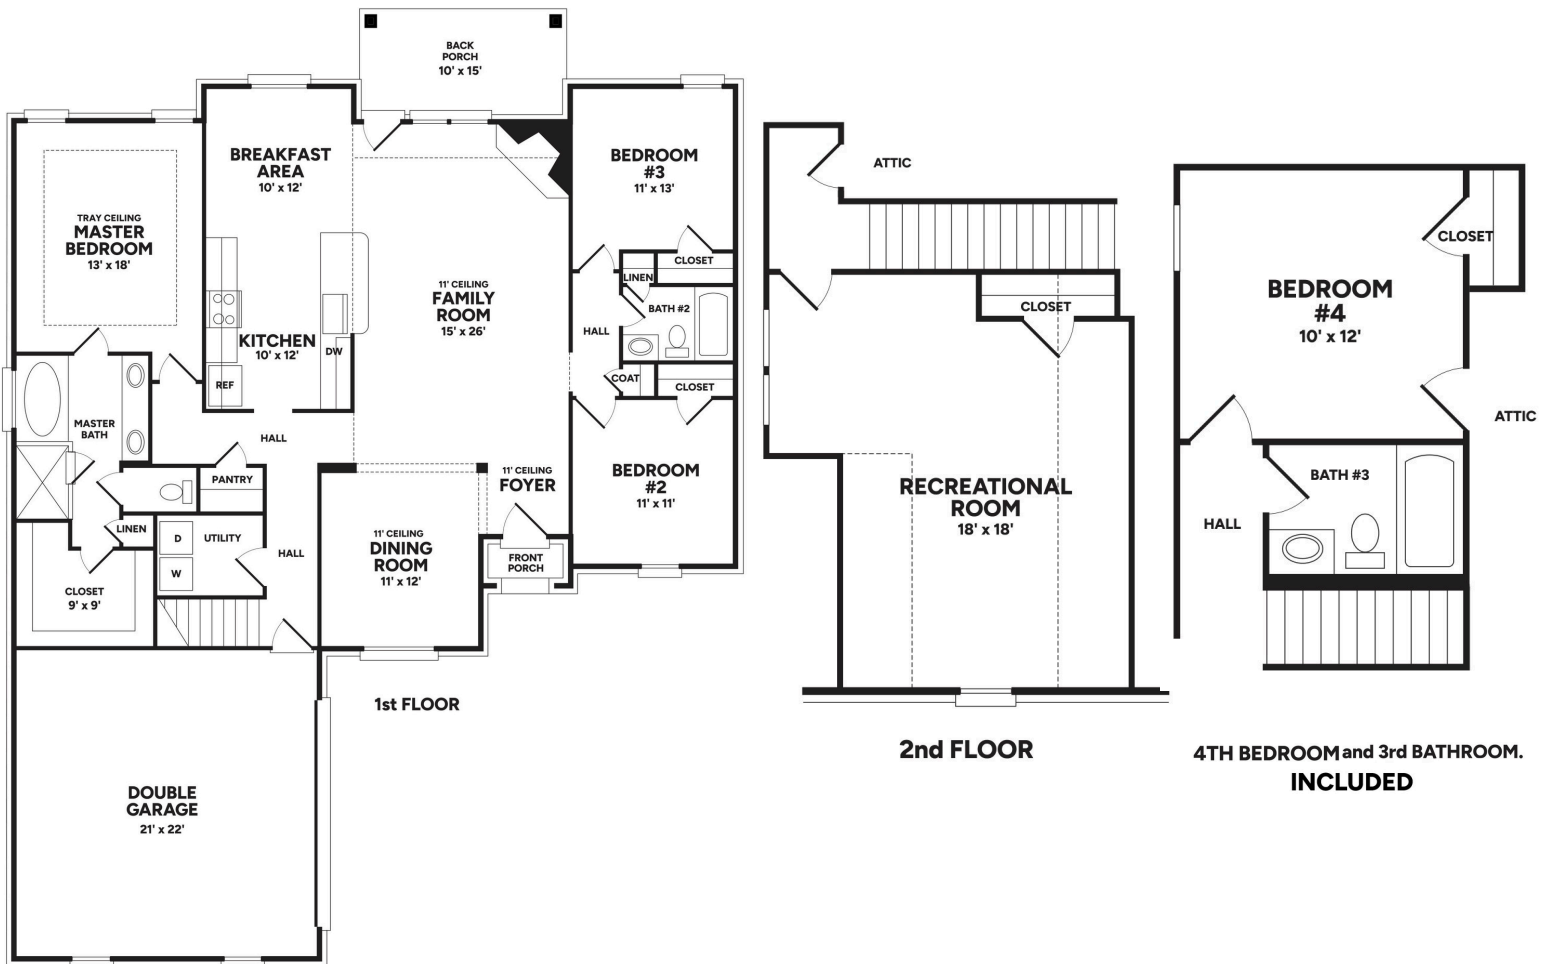

EVERLEIGH M 4

4 BEDROOMS 2 CAR GARAGE 3 BATHROOMS 2,659 SQ.FT

www.legacynewhomes.cc 662-932-2282

Artist rendering only, actual plans and room sizes may vary.