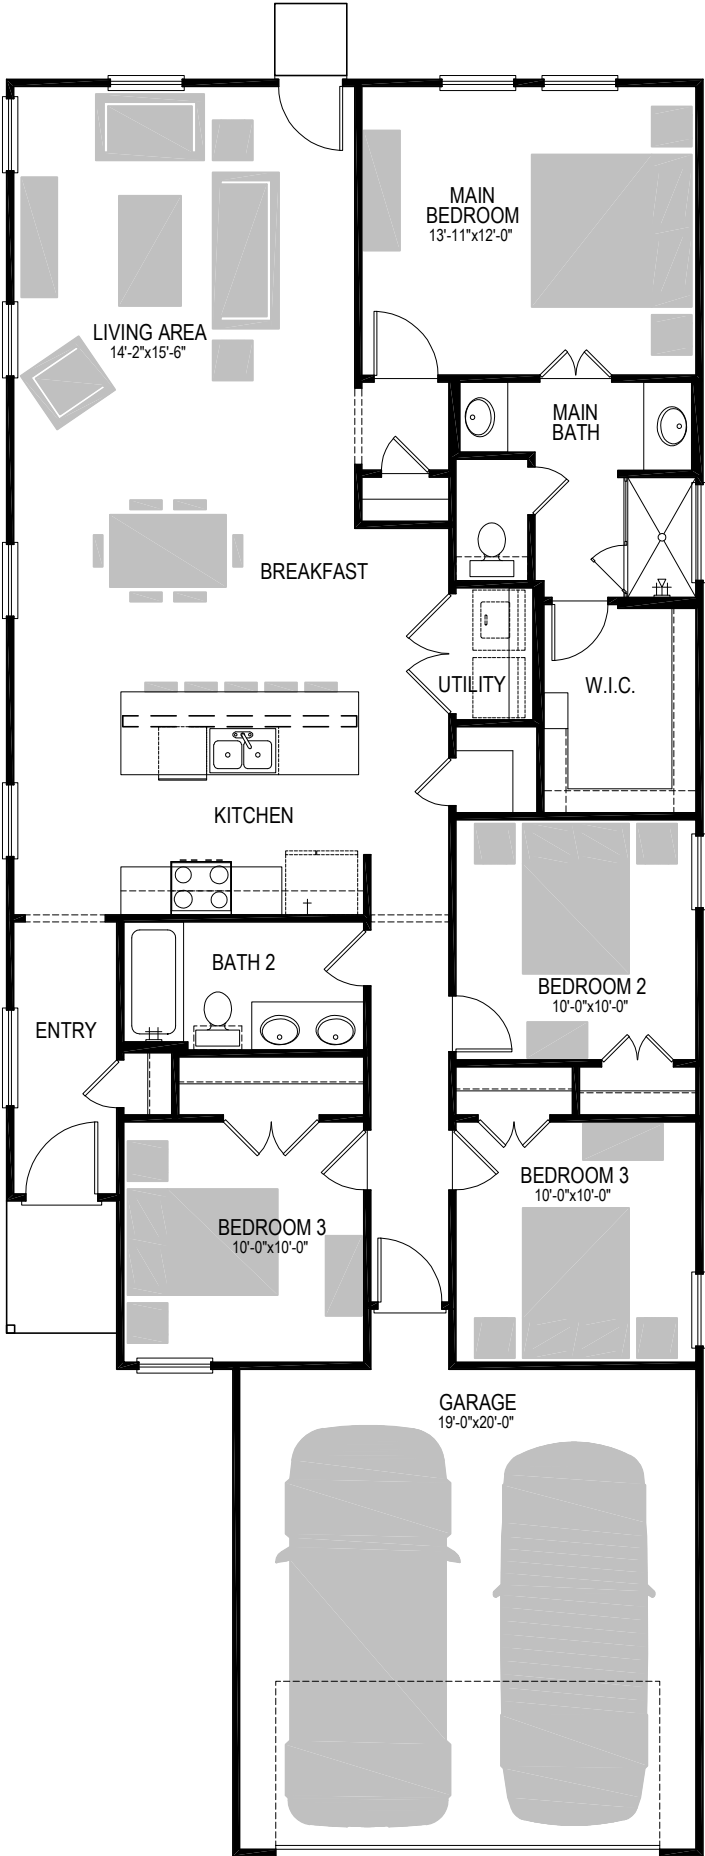

3040 SPRUCE - 1st FLOOR PLAN

3040 SPRUCE - PLAN OPTIONS

OPTIONAL
COVERED PATIO