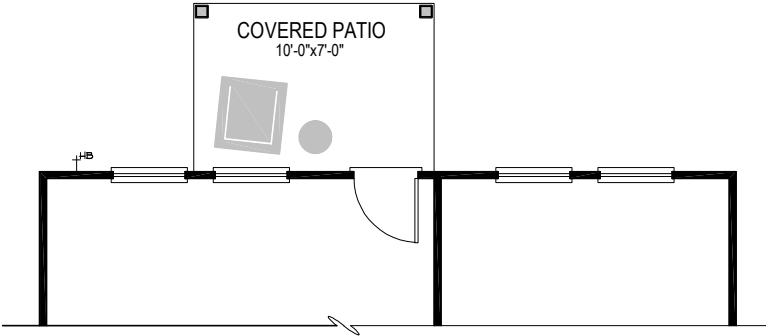

3040 SPRUCE - 1st FLOOR PLAN

3040 SPRUCE - PLAN OPTIONS

OPTIONAL
COVERED PATIO