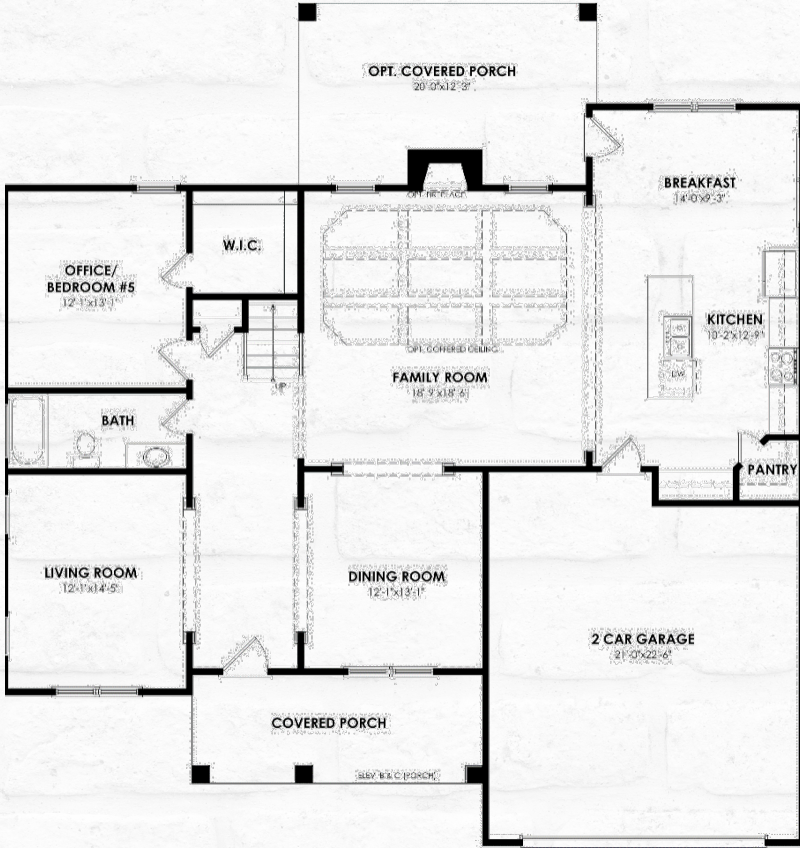

**HURRICANE
BUILDERS**
Homes Ahead of the Curve

The ***Amanda***

 **3,374 sq. ft.**

 **4 Bedrooms**

 **4 Bathrooms**

 **2-Car garage**

A Natural Gas Builder

Get to know the *Amanda*

- 3,374 sq. ft.
- 4 bedrooms
- 4 baths
- Media Room or 5th bed
- Family room
- Breakfast area
- Second floor owner's suite
- Second floor laundry room
- 2-car garage
- Optional covered patio

First Floor

Second Floor