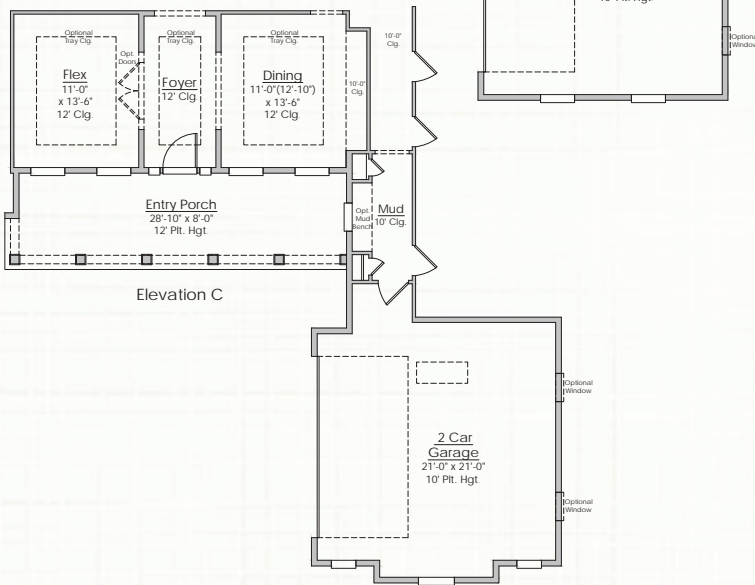

STELLA

3,254 SQUARE FEET | 4 BR | 3 BATH
FLEX ROOM + REC ROOM

ELEVATION C

ELEVATION A

ELEVATION B

Coral Ridge at Nocatee
MYRIVERSIDEHOME.COM

**RIVERSIDE
HOMES**
Build With Confidence

STELLA

3,254 SQUARE FEET | 4 BR | 3 BATH
FLEX ROOM + REC ROOM

Optional 5th Bedroom
In Lieu of Rec. Room

Optional 4th Bath
@ Bed 4
(Note: Reduces Bedroom 4 Size)

Optional In Law Suite
In Lieu of
Rec. Room, Bed 4, & Bath 3

Optional Powder Bath
(Note: Reduces Bedroom 4 Size)

Optional Double
Windows
@ Owner's Bath

Optional Extended Shower
In Lieu of Tub
@ Owner's Bath

Optional 1680
Sliding Glass Door
@ Great Room

Builder reserves the right to change elevations, dimensions, square footages, specifications, materials, options, and pricing without notice. Renderings and floorplans are not to scale and may vary from actual plans

CONTACT US

904.530.4720

STELLA

3,254 SQUARE FEET | 4 BR | 3 BATH
FLEX ROOM + REC ROOM

Optional Guest
Bed In Lieu
of Dining Room

Optional Play Room
In Lieu
of Dining Room

Optional Casita In Lieu of
Rec.Room
(Subject to Lot Fit)
(+305 Htd. Sq.Ft.)