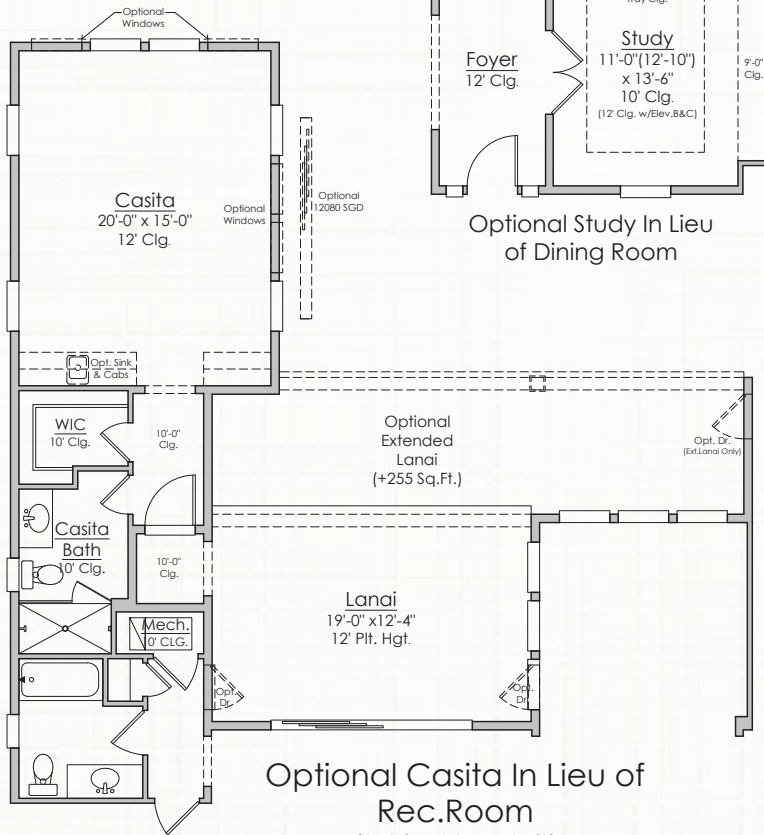

3,254 SQUARE FEET | 4 BR | 3 BATH
FLEX ROOM + REC ROOM

Optional 5th Bedroom
In Lieu of Rec. Room

Optional 4th Bath
@ Bed 4
(Note: Reduces Bedroom 4 Size)

Optional In Law Suite
In Lieu of
Rec. Room, Bed 4, & Bath 3

Optional Powder Bath
(Note: Reduces Bedroom 4 Size)

Optional Double
Windows
@ Owner's Bath

Optional Extended Shower
In Lieu of Tub
@ Owner's Bath

Optional 1680
Sliding Glass Door
@ Great Room

Builder reserves the right to change elevations, dimensions, square footages, specifications, materials, options, and pricing without notice. Renderings and floorplans are not to scale and may vary from actual plans

CONTACT US

904.530.4720

STELLA

3,254 SQUARE FEET | 4 BR | 3 BATH
FLEX ROOM + REC ROOM

Optional Guest
Bed In Lieu
of Dining Room

Optional Play Room
In Lieu
of Dining Room

Optional Casita In Lieu of
Rec.Room
(Subject to Lot Fit)
(+305 Htd. Sq.Ft.)

Optional Jack & Jill Bath
In Lieu of Bath 2

Builder reserves the right to change elevations, dimensions, square footages, specifications, materials, options, and pricing without notice. Renderings and floorplans are not to scale and may vary from actual plans