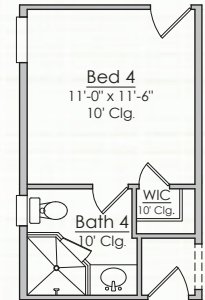

STELLA

3,254 SQUARE FEET | 4 BR | 3 BATH
FLEX ROOM + REC ROOM

ELEVATION C

ELEVATION A

ELEVATION B

Coral Ridge at Nocatee
MYRIVERSIDEHOME.COM

**RIVERSIDE
HOMES**
Build With Confidence

STELLA

3,254 SQUARE FEET | 4 BR | 3 BATH
FLEX ROOM + REC ROOM

Optional 5th Bedroom
In Lieu of Rec. Room

Optional 4th Bath
@ Bed 4
(Note: Reduces Bedroom 4 Size)

Optional In Law Suite
In Lieu of
Rec. Room, Bed 4, & Bath 3

Optional Powder Bath
(Note: Reduces Bedroom 4 Size)

Optional Double
Windows
@ Owner's Bath

Optional Extended Shower
In Lieu of Tub
@ Owner's Bath

Optional 1680
Sliding Glass Door
@ Great Room

Builder reserves the right to change elevations, dimensions, square footages, specifications, materials, options, and pricing without notice. Renderings and floorplans are not to scale and may vary from actual plans

CONTACT US

904.530.4720

STELLA

3,254 SQUARE FEET | 4 BR | 3 BATH
FLEX ROOM + REC ROOM

Optional Guest
Bed In Lieu
of Dining Room

Optional Play Room
In Lieu
of Dining Room

Optional Casita In Lieu of
Rec.Room
(Subject to Lot Fit)
(+305 Htd. Sq.Ft.)