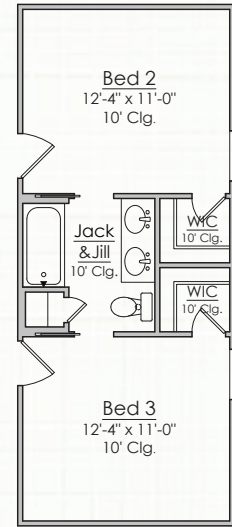

3,254 SQUARE FEET | 4 BR | 3 BATH
FLEX ROOM + REC ROOM

Optional 5th Bedroom
In Lieu of Rec. Room

Optional 4th Bath
@ Bed 4
(Note: Reduces Bedroom 4 Size)

Optional In Law Suite
In Lieu of
Rec. Room, Bed 4, & Bath 3

Optional Powder Bath
(Note: Reduces Bedroom 4 Size)

Optional Double
Windows
@ Owner's Bath

Optional Extended Shower
In Lieu of Tub
@ Owner's Bath

Optional 1680
Sliding Glass Door
@ Great Room

Builder reserves the right to change elevations, dimensions, square footages, specifications, materials, options, and pricing without notice. Renderings and floorplans are not to scale and may vary from actual plans

CONTACT US

904.530.4720

STELLA

3,254 SQUARE FEET | 4 BR | 3 BATH
FLEX ROOM + REC ROOM

Optional Guest
Bed In Lieu
of Dining Room

Optional Play Room
In Lieu
of Dining Room

Optional Casita In Lieu of
Rec.Room
(Subject to Lot Fit)
(+305 Htd. Sq.Ft.)

Optional Jack & Jill Bath
In Lieu of Bath 2

Builder reserves the right to change elevations, dimensions, square footages, specifications, materials, options, and pricing without notice. Renderings and floorplans are not to scale and may vary from actual plans