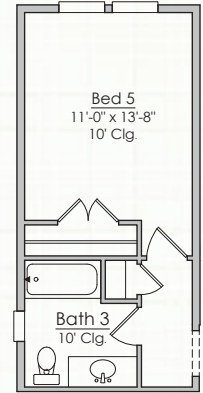

STELLA

3,254 SQUARE FEET | 4 BR | 3 BATH
FLEX ROOM + REC ROOM

ELEVATION C

ELEVATION A

ELEVATION B

Coral Ridge at Nocatee
MYRIVERSIDEHOME.COM

**RIVERSIDE
HOMES**
Build With Confidence

STELLA

3,254 SQUARE FEET | 4 BR | 3 BATH
FLEX ROOM + REC ROOM

Optional 5th Bedroom
In Lieu of Rec. Room

Optional 4th Bath
@ Bed 4
(Note: Reduces Bedroom 4 Size)

Optional In Law Suite
In Lieu of
Rec. Room, Bed 4, & Bath 3

Optional Powder Bath
(Note: Reduces Bedroom 4 Size)

Optional Double
Windows
@ Owner's Bath

Optional Extended Shower
In Lieu of Tub
@ Owner's Bath

Optional 1680
Sliding Glass Door
@ Great Room

Builder reserves the right to change elevations, dimensions, square footages, specifications, materials, options, and pricing without notice. Renderings and floorplans are not to scale and may vary from actual plans

CONTACT US

904.530.4720

STELLA

3,254 SQUARE FEET | 4 BR | 3 BATH
FLEX ROOM + REC ROOM

Optional Guest
Bed In Lieu
of Dining Room

Optional Play Room
In Lieu
of Dining Room

Optional Casita In Lieu of
Rec.Room
(Subject to Lot Fit)
(+305 Htd. Sq.Ft.)