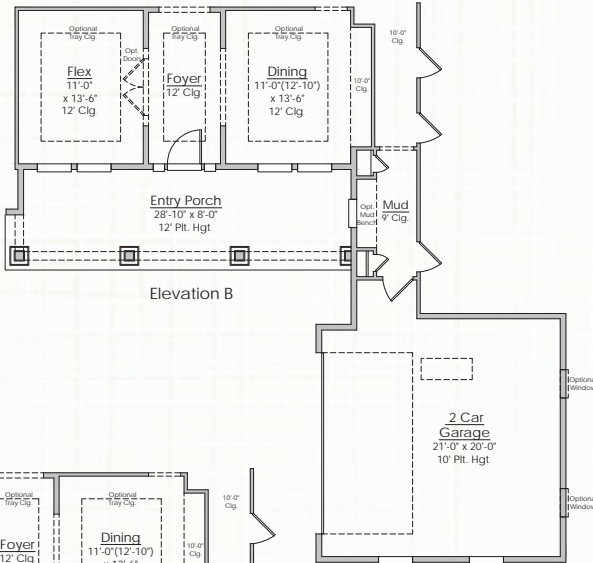

STELLA

3,254 SQUARE FEET | 4 BR | 3 BATH
FLEX ROOM + REC ROOM

ELEVATION C

ELEVATION A

ELEVATION B

Coral Ridge at Nocatee
MYRIVERSIDEHOME.COM

**RIVERSIDE
HOMES**
Build With Confidence

STELLA

3,254 SQUARE FEET | 4 BR | 3 BATH
FLEX ROOM + REC ROOM

Optional 5th Bedroom
In Lieu of Rec. Room

Optional 4th Bath
@ Bed 4
(Note: Reduces Bedroom 4 Size)

Optional In Law Suite
In Lieu of
Rec. Room, Bed 4, & Bath 3

Optional Powder Bath
(Note: Reduces Bedroom 4 Size)

Optional Double
Windows
@ Owner's Bath

Optional Extended Shower
In Lieu of Tub
@ Owner's Bath

Optional 1680
Sliding Glass Door
@ Great Room

Builder reserves the right to change elevations, dimensions, square footages, specifications, materials, options, and pricing without notice. Renderings and floorplans are not to scale and may vary from actual plans

CONTACT US

904.530.4720

STELLA

3,254 SQUARE FEET | 4 BR | 3 BATH
FLEX ROOM + REC ROOM

Optional Guest
Bed In Lieu
of Dining Room

Optional Play Room
In Lieu
of Dining Room

Optional Casita In Lieu of
Rec.Room
(Subject to Lot Fit)
(+305 Htd. Sq.Ft.)