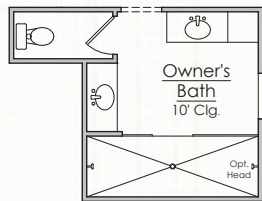

3,254 SQUARE FEET | 4 BR | 3 BATH
FLEX ROOM + REC ROOM

Optional 5th Bedroom
In Lieu of Rec. Room

Optional 4th Bath
@ Bed 4
(Note: Reduces Bedroom 4 Size)

Optional In Law Suite
In Lieu of
Rec. Room, Bed 4, & Bath 3

Optional Powder Bath
(Note: Reduces Bedroom 4 Size)

Optional Double
Windows
@ Owner's Bath

Optional Extended Shower
In Lieu of Tub
@ Owner's Bath

Optional 1680
Sliding Glass Door
@ Great Room

Builder reserves the right to change elevations, dimensions, square footages, specifications, materials, options, and pricing without notice. Renderings and floorplans are not to scale and may vary from actual plans

CONTACT US

904.530.4720

STELLA

3,254 SQUARE FEET | 4 BR | 3 BATH
FLEX ROOM + REC ROOM

Optional Guest
Bed In Lieu
of Dining Room

Optional Play Room
In Lieu
of Dining Room

Optional Casita In Lieu of
Rec.Room
(Subject to Lot Fit)
(+305 Htd. Sq.Ft.)