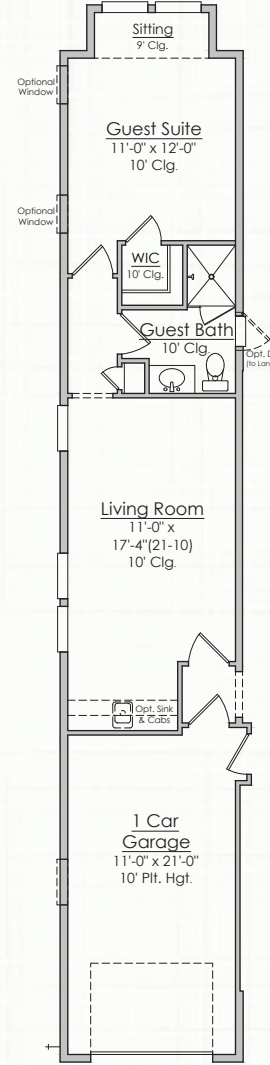

STELLA

3,254 SQUARE FEET | 4 BR | 3 BATH
FLEX ROOM + REC ROOM

ELEVATION C

ELEVATION A

ELEVATION B

Coral Ridge at Nocatee
MYRIVERSIDEHOME.COM

**RIVERSIDE
HOMES**
Build With Confidence

STELLA

3,254 SQUARE FEET | 4 BR | 3 BATH
FLEX ROOM + REC ROOM

Optional 5th Bedroom
In Lieu of Rec. Room

Optional 4th Bath
@ Bed 4
(Note: Reduces Bedroom 4 Size)

Optional In Law Suite
In Lieu of
Rec. Room, Bed 4, & Bath 3

Optional Powder Bath
(Note: Reduces Bedroom 4 Size)

Optional Double
Windows
@ Owner's Bath

Optional Extended Shower
In Lieu of Tub
@ Owner's Bath

Optional 1680
Sliding Glass Door
@ Great Room

Builder reserves the right to change elevations, dimensions, square footages, specifications, materials, options, and pricing without notice. Renderings and floorplans are not to scale and may vary from actual plans

CONTACT US

904.530.4720

STELLA

3,254 SQUARE FEET | 4 BR | 3 BATH
FLEX ROOM + REC ROOM

Optional Guest
Bed In Lieu
of Dining Room

Optional Play Room
In Lieu
of Dining Room

Optional Casita In Lieu of
Rec.Room
(Subject to Lot Fit)
(+305 Htd. Sq.Ft.)