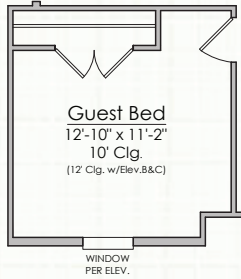

STELLA

3,254 SQUARE FEET | 4 BR | 3 BATH
FLEX ROOM + REC ROOM

Optional Guest
Bed In Lieu
of Dining Room