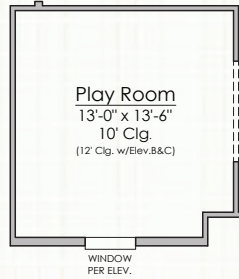

Optional Powder Bath
(Note: Reduces Bedroom 4 Size)

Optional Double
Windows
@ Owner's Bath

Optional Extended Shower
In Lieu of Tub
@ Owner's Bath

Optional 1680
Sliding Glass Door
@ Great Room

Builder reserves the right to change elevations, dimensions, square footages, specifications, materials, options, and pricing without notice. Renderings and floorplans are not to scale and may vary from actual plans

CONTACT US

904.530.4720

STELLA

3,254 SQUARE FEET | 4 BR | 3 BATH
FLEX ROOM + REC ROOM

Optional Guest
Bed In Lieu
of Dining Room

Optional Play Room
In Lieu
of Dining Room

Optional Casita In Lieu of
Rec.Room
(Subject to Lot Fit)
(+305 Htd. Sq.Ft.)

Optional Jack & Jill Bath
In Lieu of Bath 2

Builder reserves the right to change elevations, dimensions, square footages, specifications, materials, options, and pricing without notice. Renderings and floorplans are not to scale and may vary from actual plans