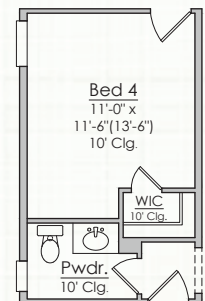

STELLA

3,254 SQUARE FEET | 4 BR | 3 BATH
FLEX ROOM + REC ROOM

ELEVATION C

ELEVATION A

ELEVATION B

Coral Ridge at Nocatee
MYRIVERSIDEHOME.COM

**RIVERSIDE
HOMES**
Build With Confidence

STELLA

3,254 SQUARE FEET | 4 BR | 3 BATH
FLEX ROOM + REC ROOM

Optional 5th Bedroom
In Lieu of Rec. Room

Optional 4th Bath
@ Bed 4
(Note: Reduces Bedroom 4 Size)

Optional In Law Suite
In Lieu of
Rec. Room, Bed 4, & Bath 3

Optional Powder Bath
(Note: Reduces Bedroom 4 Size)

Optional Double
Windows
@ Owner's Bath

Optional Extended Shower
In Lieu of Tub
@ Owner's Bath

Optional 1680
Sliding Glass Door
@ Great Room

Builder reserves the right to change elevations, dimensions, square footages, specifications, materials, options, and pricing without notice. Renderings and floorplans are not to scale and may vary from actual plans

CONTACT US

904.530.4720

STELLA

3,254 SQUARE FEET | 4 BR | 3 BATH
FLEX ROOM + REC ROOM

Optional Guest
Bed In Lieu
of Dining Room

Optional Play Room
In Lieu
of Dining Room

Optional Casita In Lieu of
Rec.Room
(Subject to Lot Fit)
(+305 Htd. Sq.Ft.)