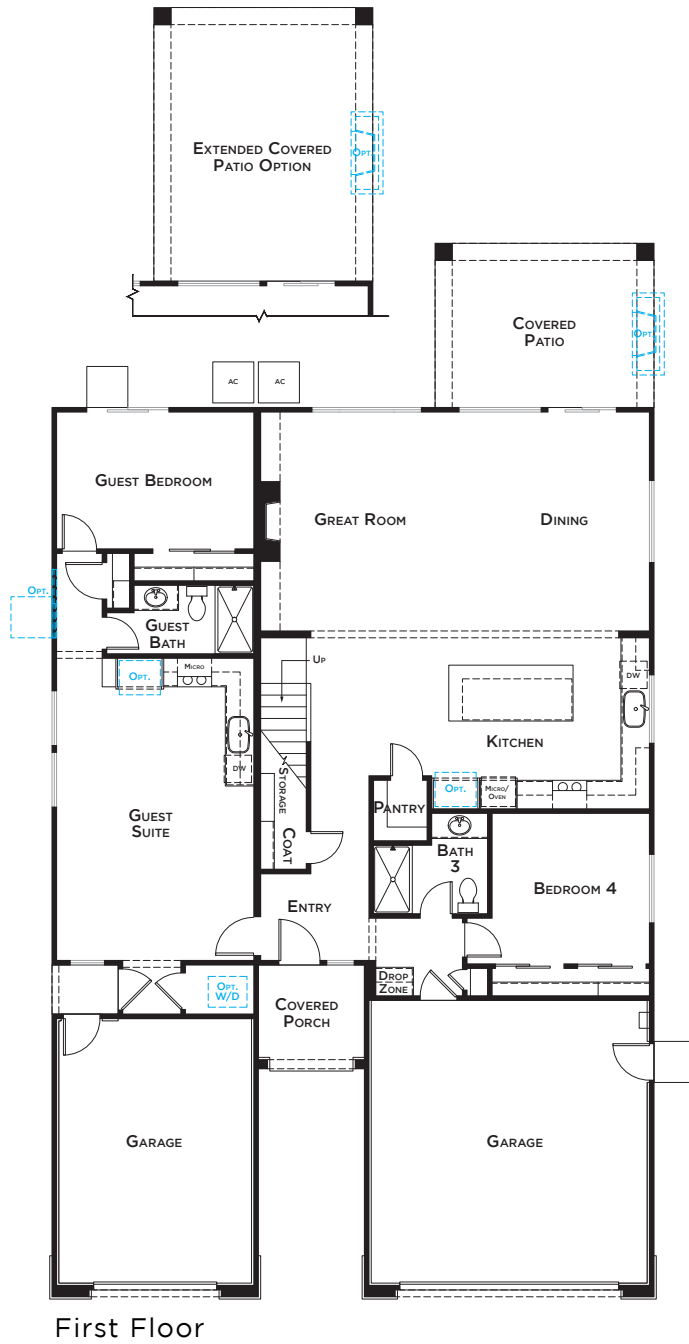

EDGEFIELD PLACE

RESIDENCE 3

3,184
SQUARE FEET

5
BEDROOMS

4
BATHROOMS

SEPARATE 641 SF
GUEST SUITE

All renderings and floor plans in these materials are artists' conceptual drawings and will vary from the actual plans and homes as built. Square footage numbers are approximate and may vary depending on the standard measurement used. Additionally, home designs including, but not limited to, floor plans, bedroom and bathroom counts, options, landscaping, materials, techniques and features, are all subject to change without notice. JMC Homes DRE# 00959627. Rev. 12/15/22