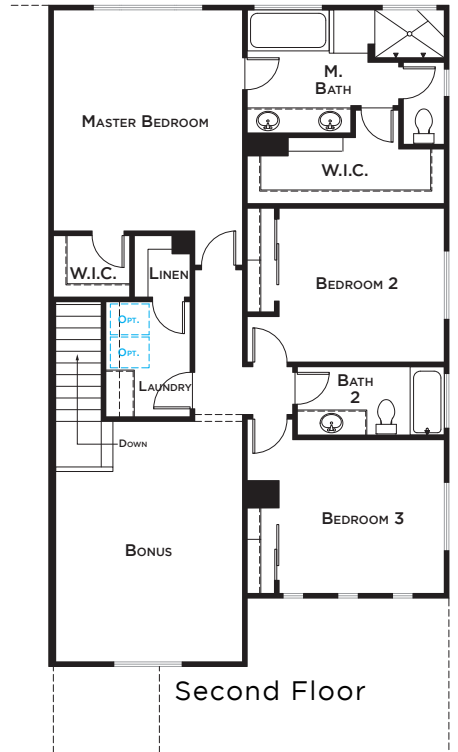

EDGEFIELD PLACE

RESIDENCE 3

3,184
SQUARE FEET

5
BEDROOMS

4
BATHROOMS

SEPARATE 641 SF
GUEST SUITE

All renderings and floor plans in these materials are artists' conceptual drawings and will vary from the actual plans and homes as built. Square footage numbers are approximate and may vary depending on the standard measurement used. Additionally, home designs including, but not limited to, floor plans, bedroom and bathroom counts, options, landscaping, materials, techniques and features, are all subject to change without notice. JMC Homes DRE# 00959627. Rev. 12/15/22