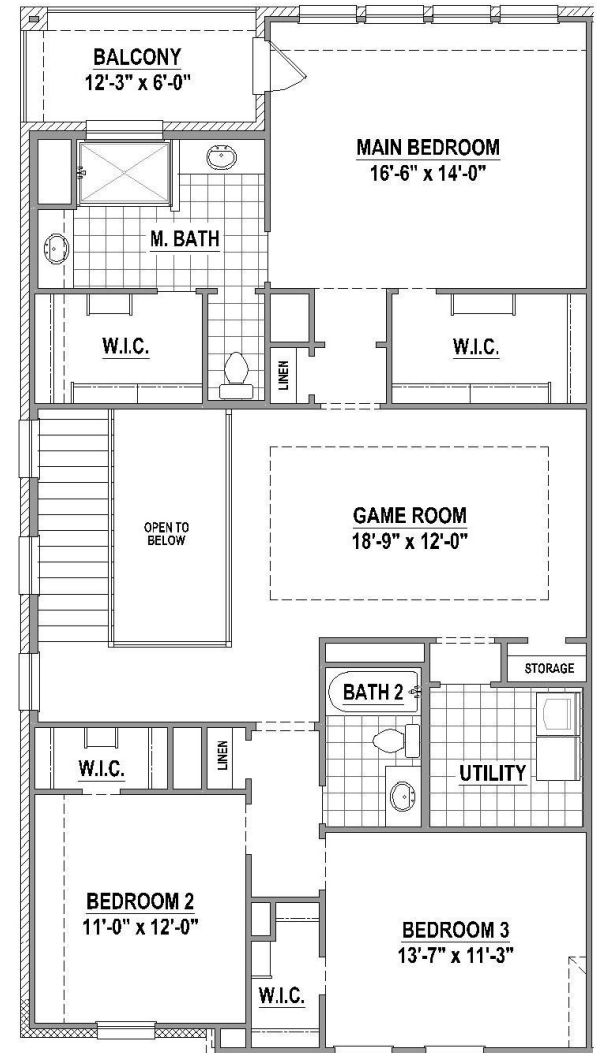

Windhaven Townhomes

608 Damsel June

BUILT FOR THE
WAY YOU LIVE

Features:

- 2 Story
- 2,544 SF
- 4 Bedrooms
- 3 Full Baths
- Game Room

1st Floor

2nd Floor

American Legend Homes reserves the right to change prices, plans, specifications, square footage and availability without prior notice or obligation. Square footages are approximate and may vary upon elevations and/or options selected. Elevations depicted are an artist's rendering and are subject to change or modification without notice. Not responsible for typographical errors. Please see a Sales Associate for more information. American Legend Homes and the ALH logo are registered trademarks of American Legend Homes, LLC. © 2026 American Legend Homes. All rights reserved 05/20/26