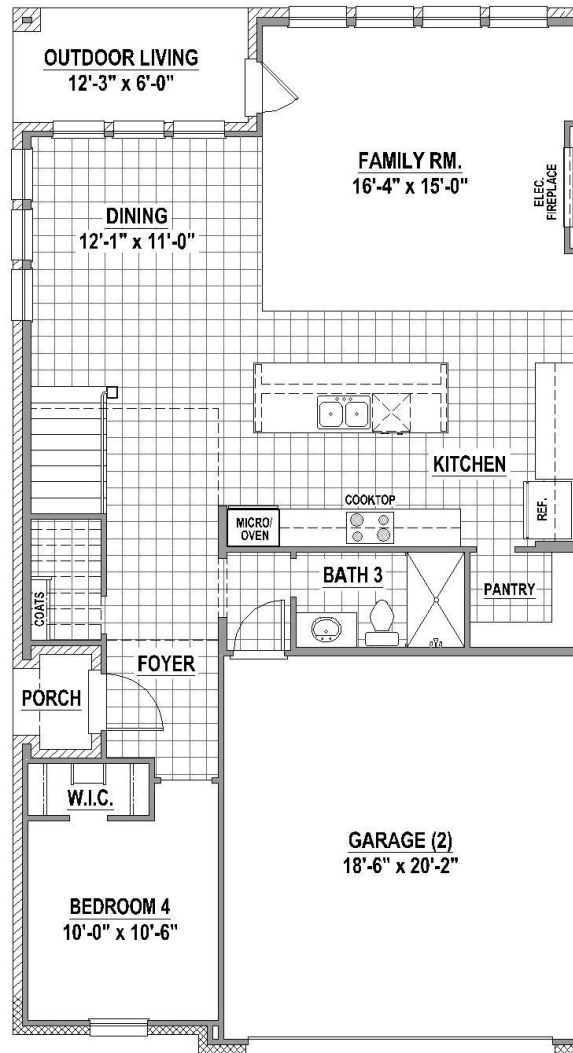

Windhaven Townhomes

608 Damsel June

BUILT FOR THE
WAY YOU LIVE

Features:

- 2 Story
- 2,544 SF
- 4 Bedrooms
- 3 Full Baths
- Game Room

1st Floor

2nd Floor

American Legend Homes reserves the right to change prices, plans, specifications, square footage and availability without prior notice or obligation. Square footages are approximate and may vary upon elevations and/or options selected. Elevations depicted are an artist's rendering and are subject to change or modification without notice. Not responsible for typographical errors. Please see a Sales Associate for more information. American Legend Homes and the ALH logo are registered trademarks of American Legend Homes, LLC. © 2026 American Legend Homes. All rights reserved 05/20/26