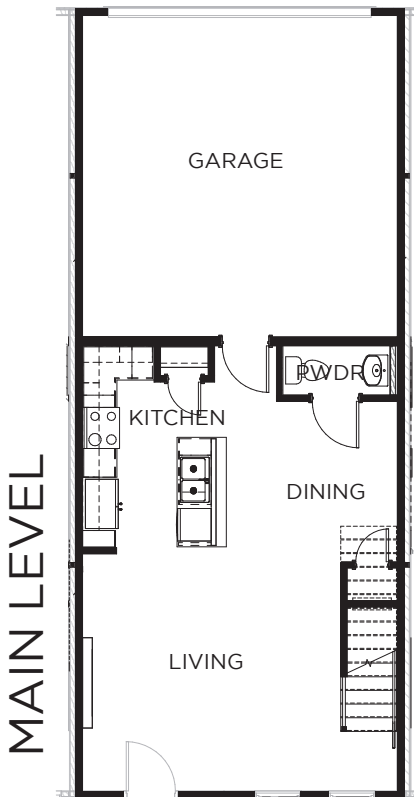

# MULTIFAMILY COLLECTION

Rowhome

1,376 sqft

3 Beds

2.5 Baths

20'w x 48'd

# CANTER

\*Square footage + dimensions are approximate. Photo similar to finished plan. Some plans shown with option. Subject to change without notice. Trade secret + proprietary information per Chapter 550 of Iowa Code.