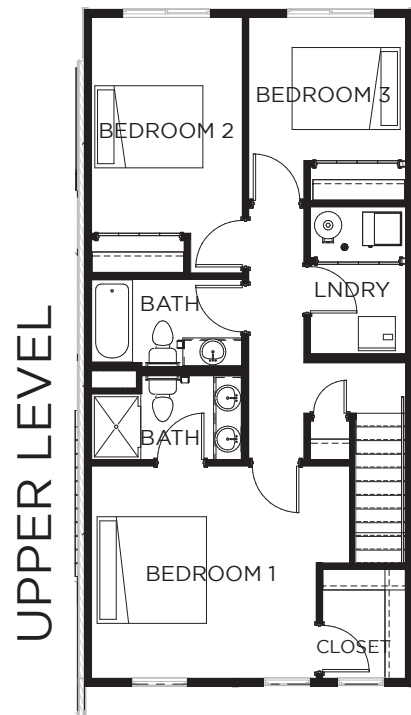

# MULTIFAMILY COLLECTION

Rowhome

1,376 sqft

3 Beds

2.5 Baths

20'w x 48'd

# CANTER

\*Square footage + dimensions are approximate. Photo similar to finished plan. Some plans shown with option. Subject to change without notice. Trade secret + proprietary information per Chapter 550 of Iowa Code.