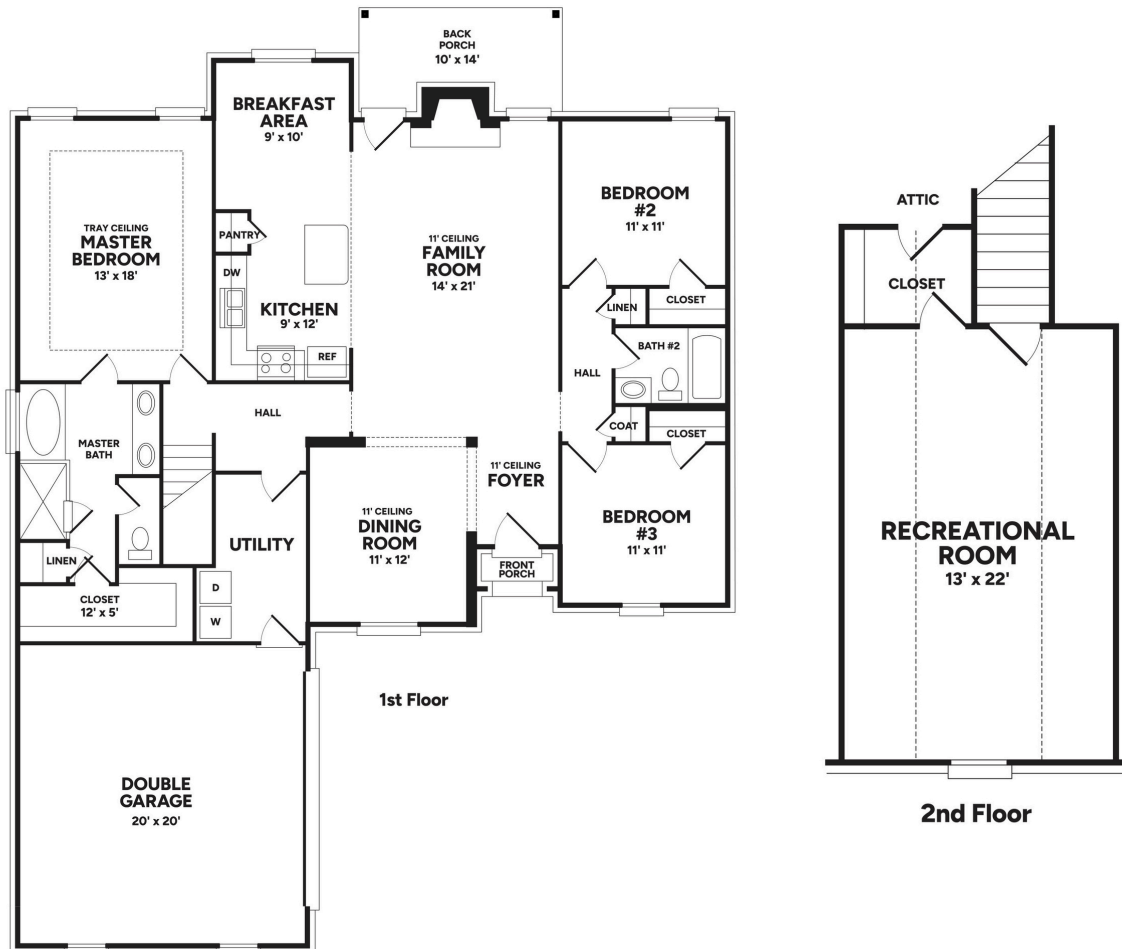

CAMBRIDGE

 4 BEDROOMS  2 CAR GARAGE  2 BATHROOMS  2,142 SQ.FT

www.legacynewhomes.cc 662-932-2282

Artist rendering only, actual plans and room sizes may vary.