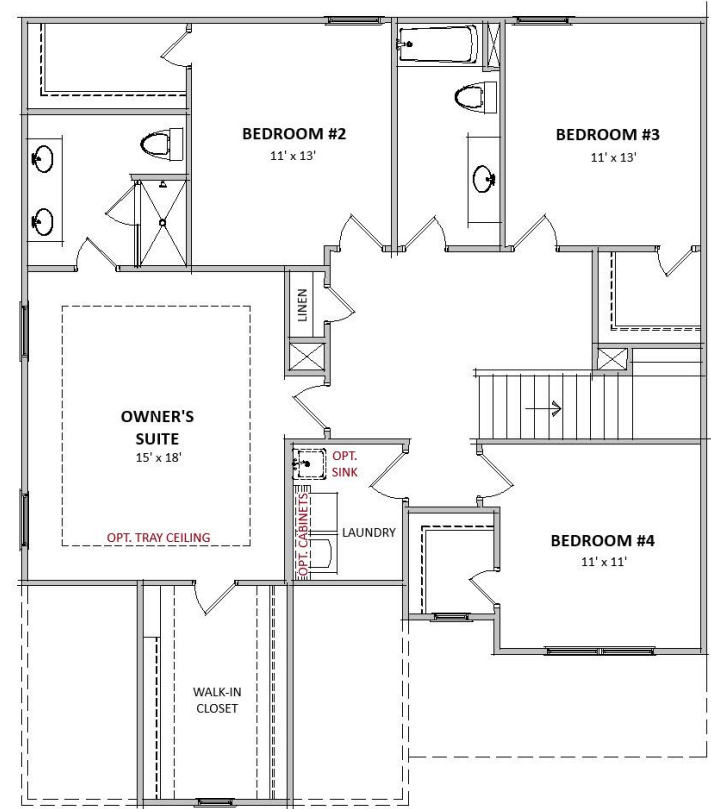

Bogue

2,651 sq ft

Four bedrooms

Two and a half bathrooms

A

Bogue

First floor

Second floor

Floorplans reflect elevation A and there may be minor differences in plans and square footage with other elevations.

06/2026