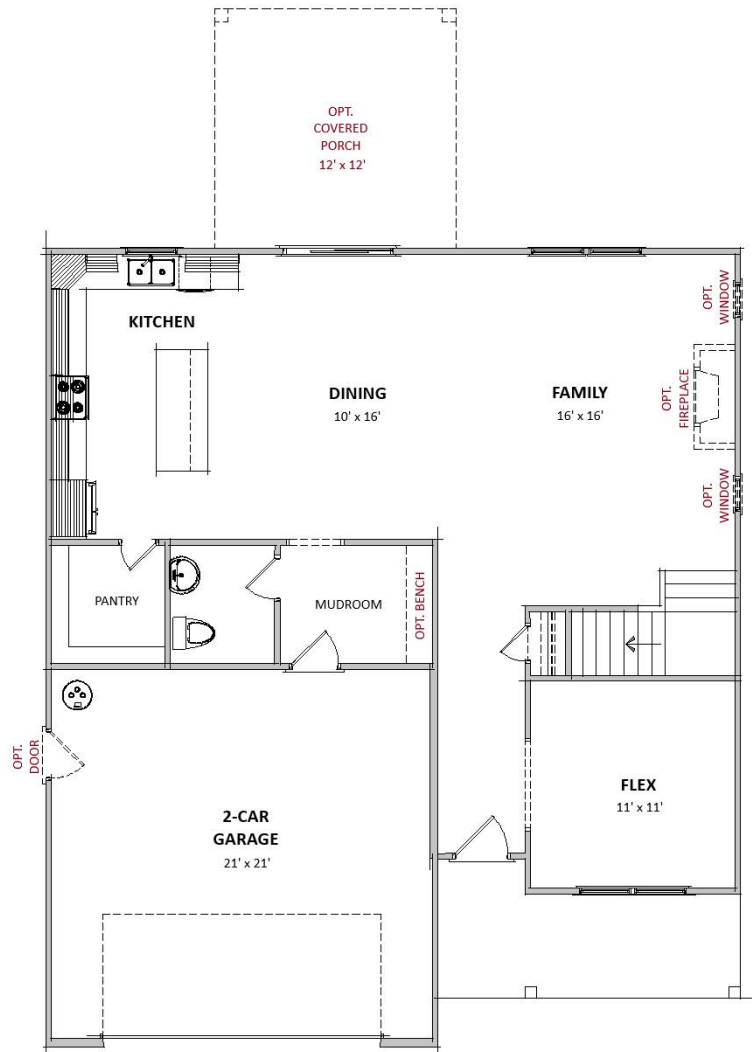

Bogue

2,651 sq ft

Four bedrooms

Two and a half bathrooms

A

Bogue

First floor

Second floor

Floorplans reflect elevation A and there may be minor differences in plans and square footage with other elevations.

06/2026