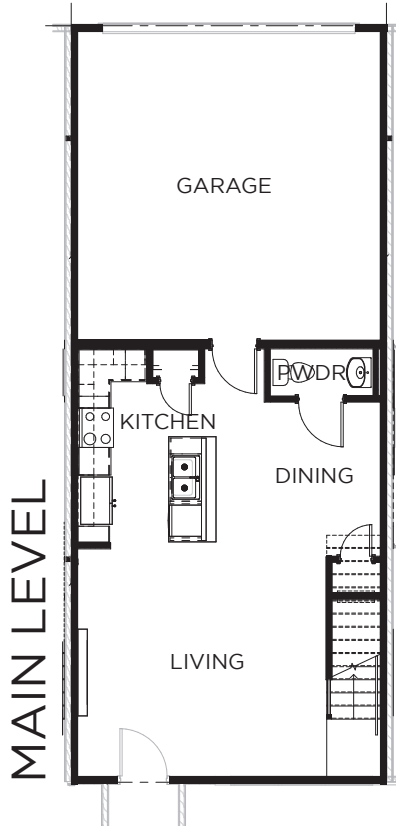

MULTIFAMILY COLLECTION

Rowhome

1,328 sqft

2 Beds

2.5 Baths

20'w x 48'd

PACE

*Square footage + dimensions are approximate. Photo similar to finished plan. Some plans shown with option. Subject to change without notice. Trade secret + proprietary information per Chapter 550 of Iowa Code.